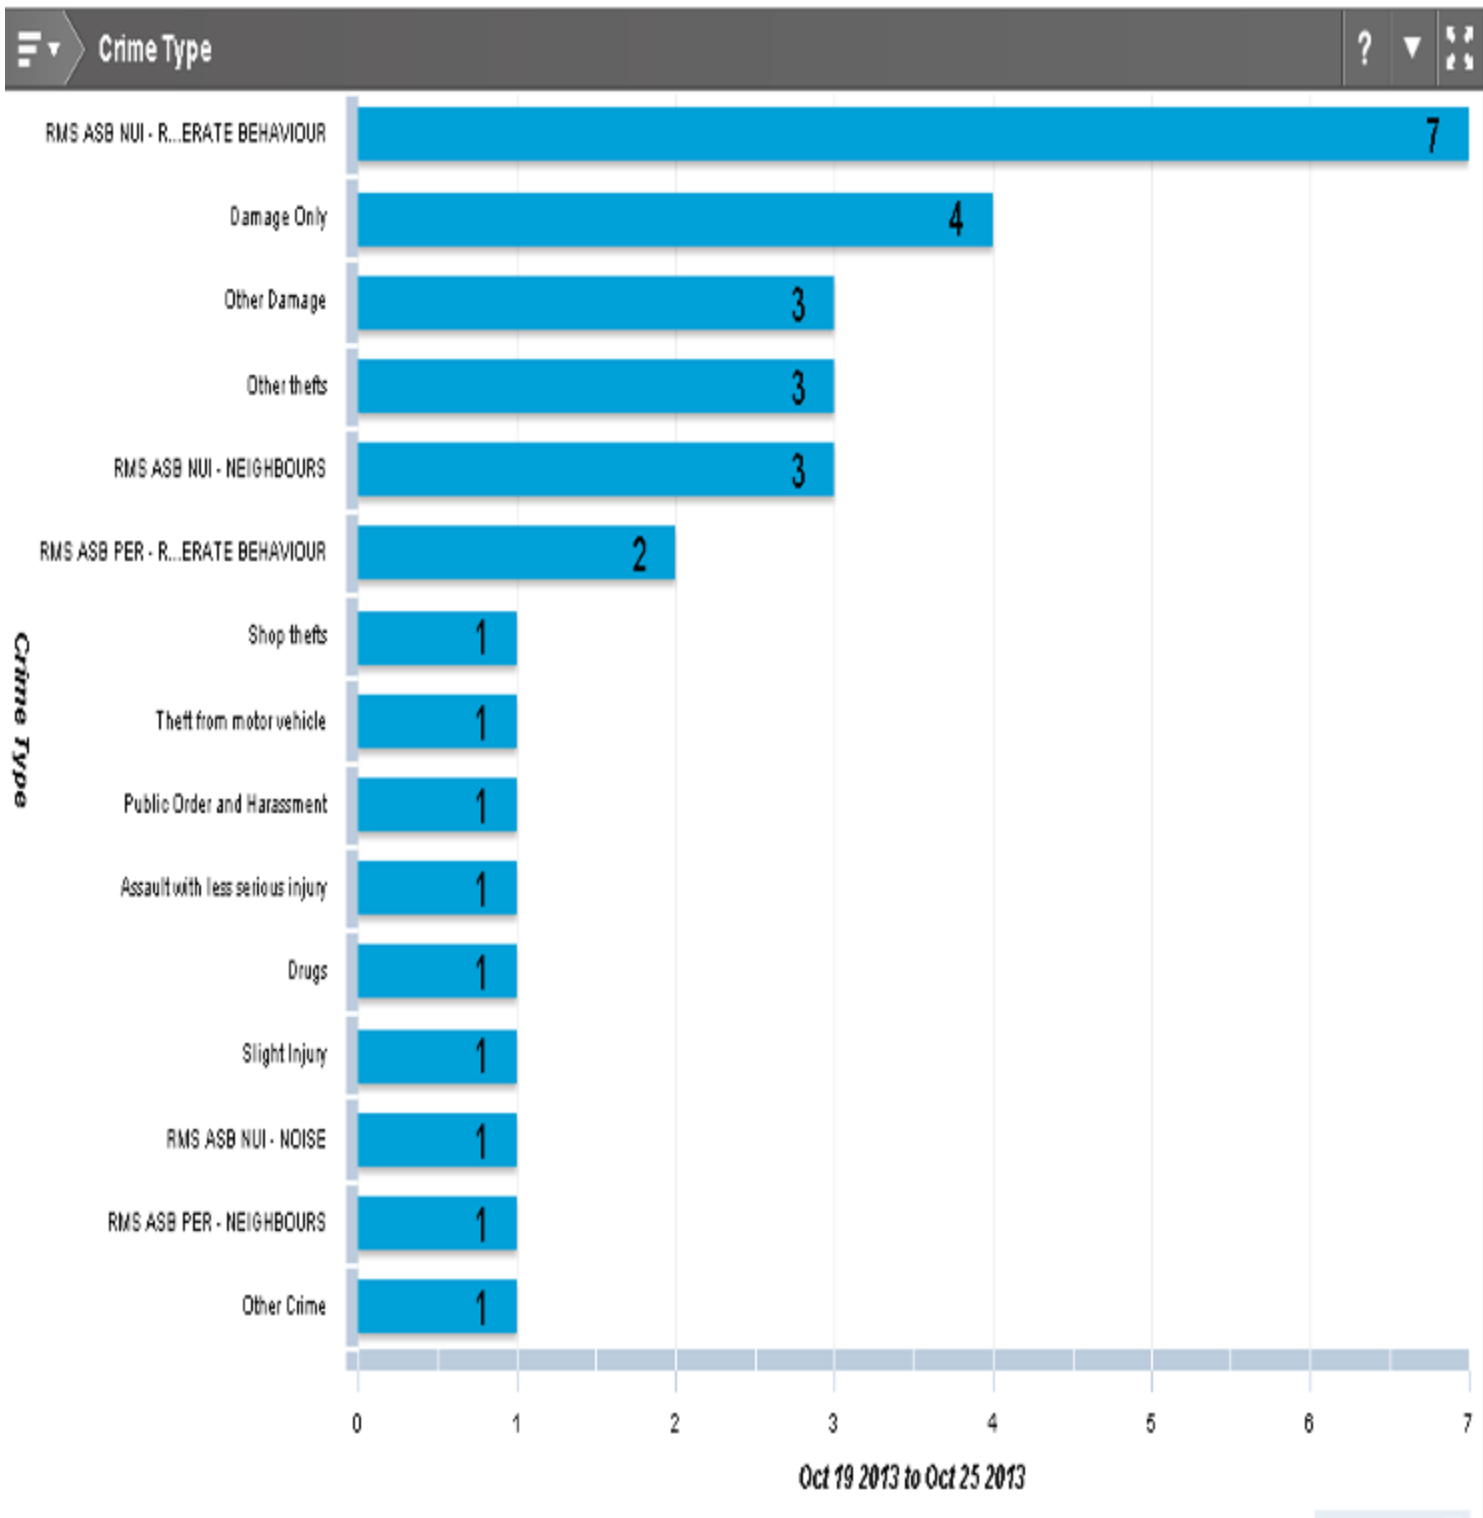

[Contact an Officer Form](#)

New Forest North Sector- Last 7 Days

New Forest East Sector- Last 7 Days

New Forest South Sector- Last 7 Days

Recorded Incidents of ASB last 7 Days by Area

Recorded Incidents of ASB in Last 30 Days by Area