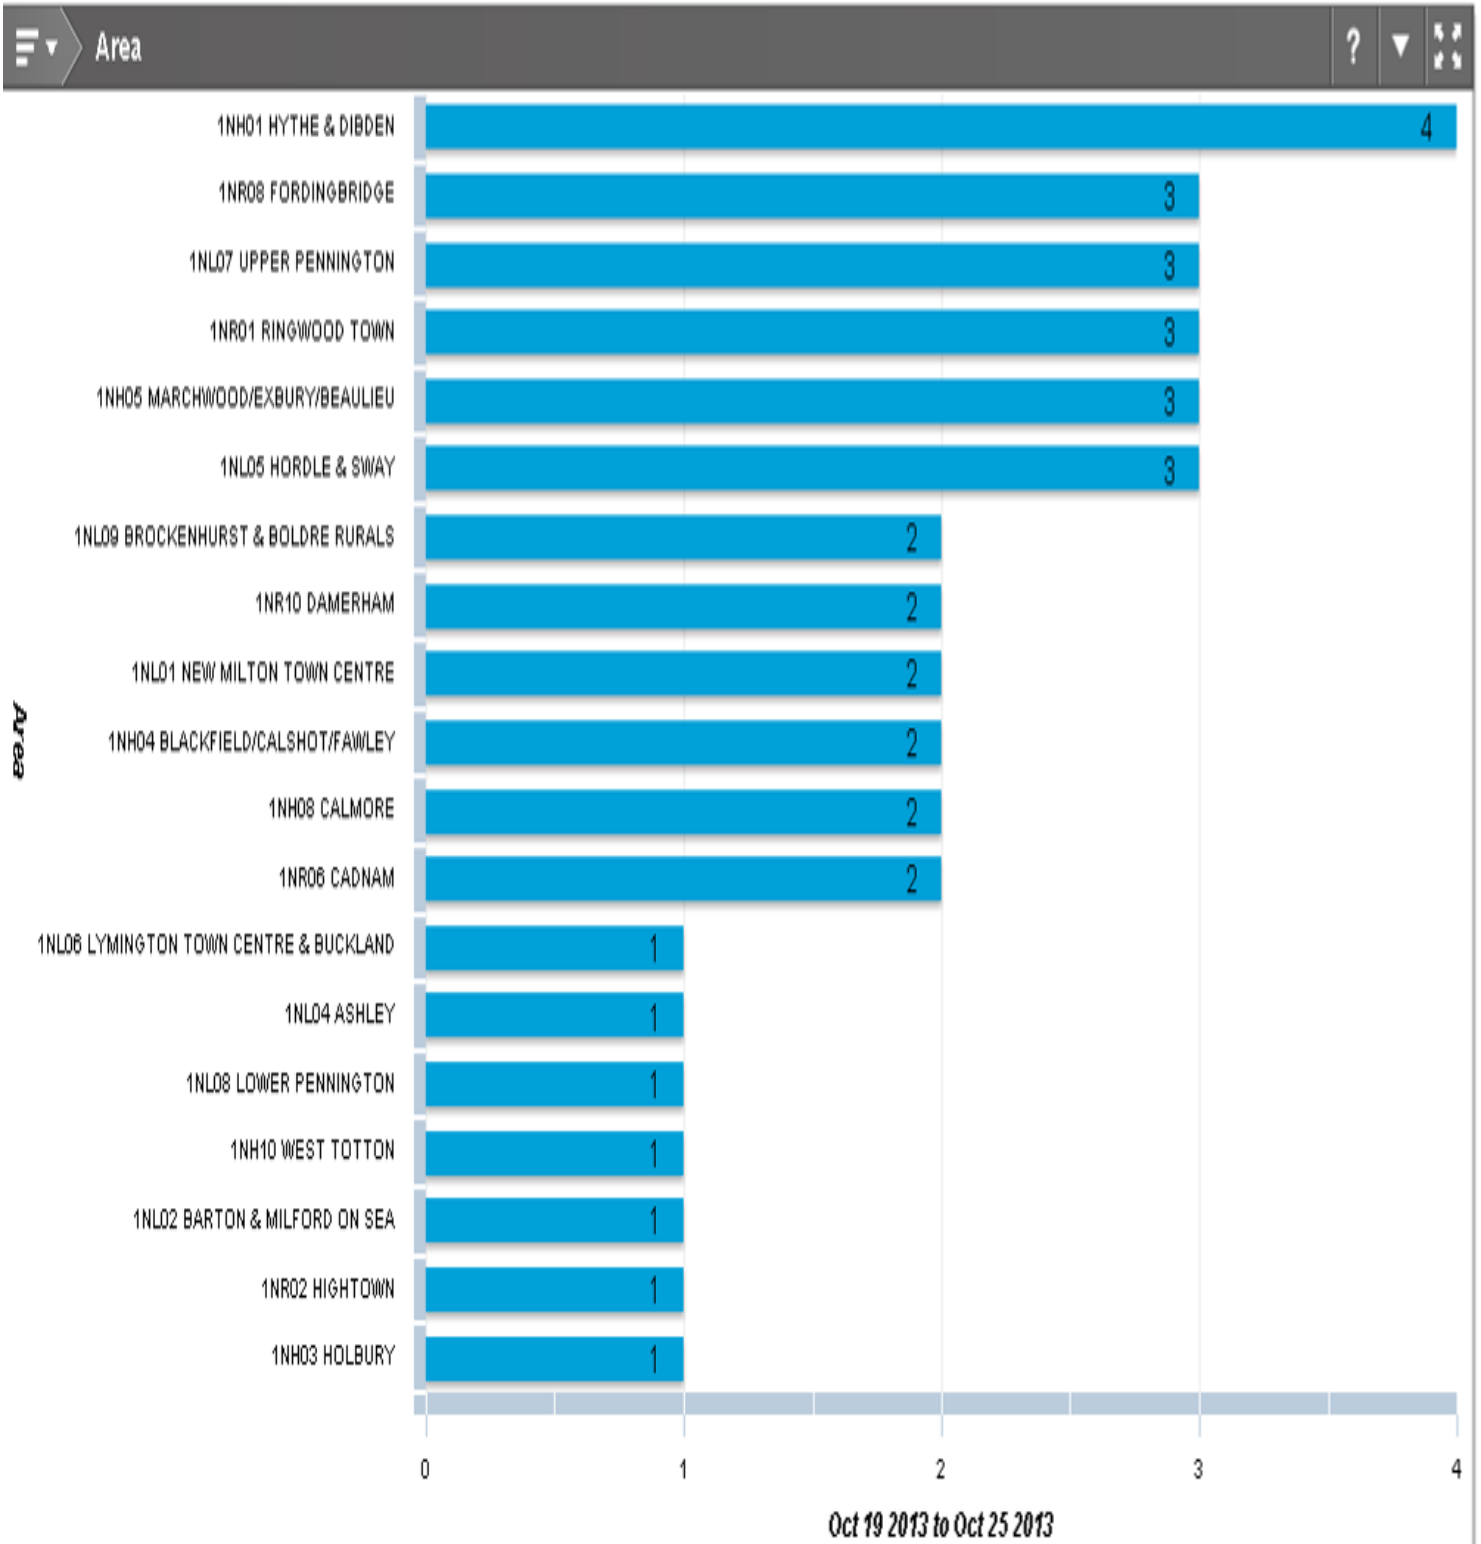

[Contact an Officer Form](#)

New Forest North Sector- Last 7 Days

New Forest East Sector- Last 7 Days

New Forest South Sector- Last 7 Days

Recorded Incidents of ASB last 7 Days by Area

Recorded Incidents of ASB in Last 30 Days by Area