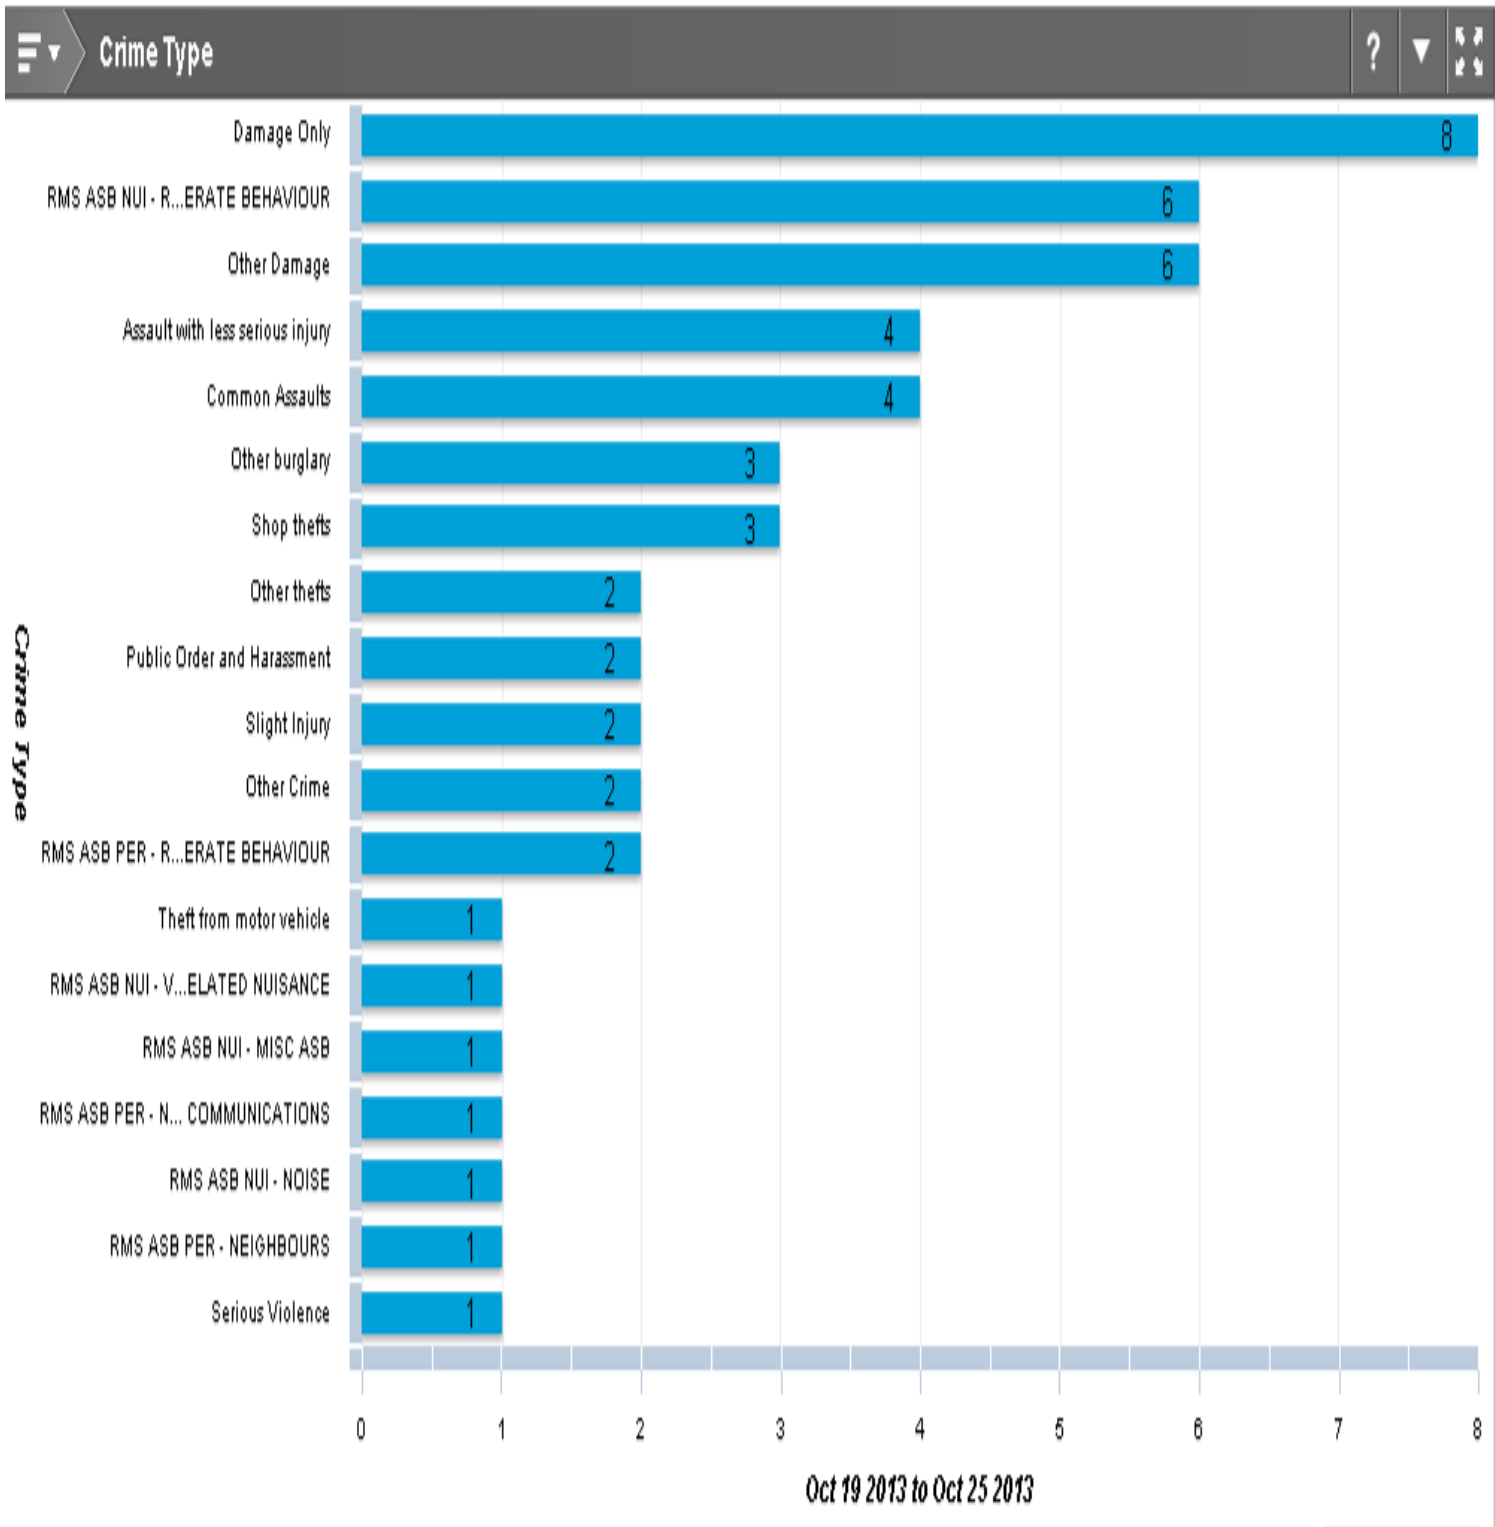

[Contact an Officer Form](#)

New Forest North Sector- Last 7 Days

New Forest East Sector- Last 7 Days

New Forest South Sector- Last 7 Days

Recorded Incidents of ASB last 7 Days by Area

Recorded Incidents of ASB in Last 30 Days by Area