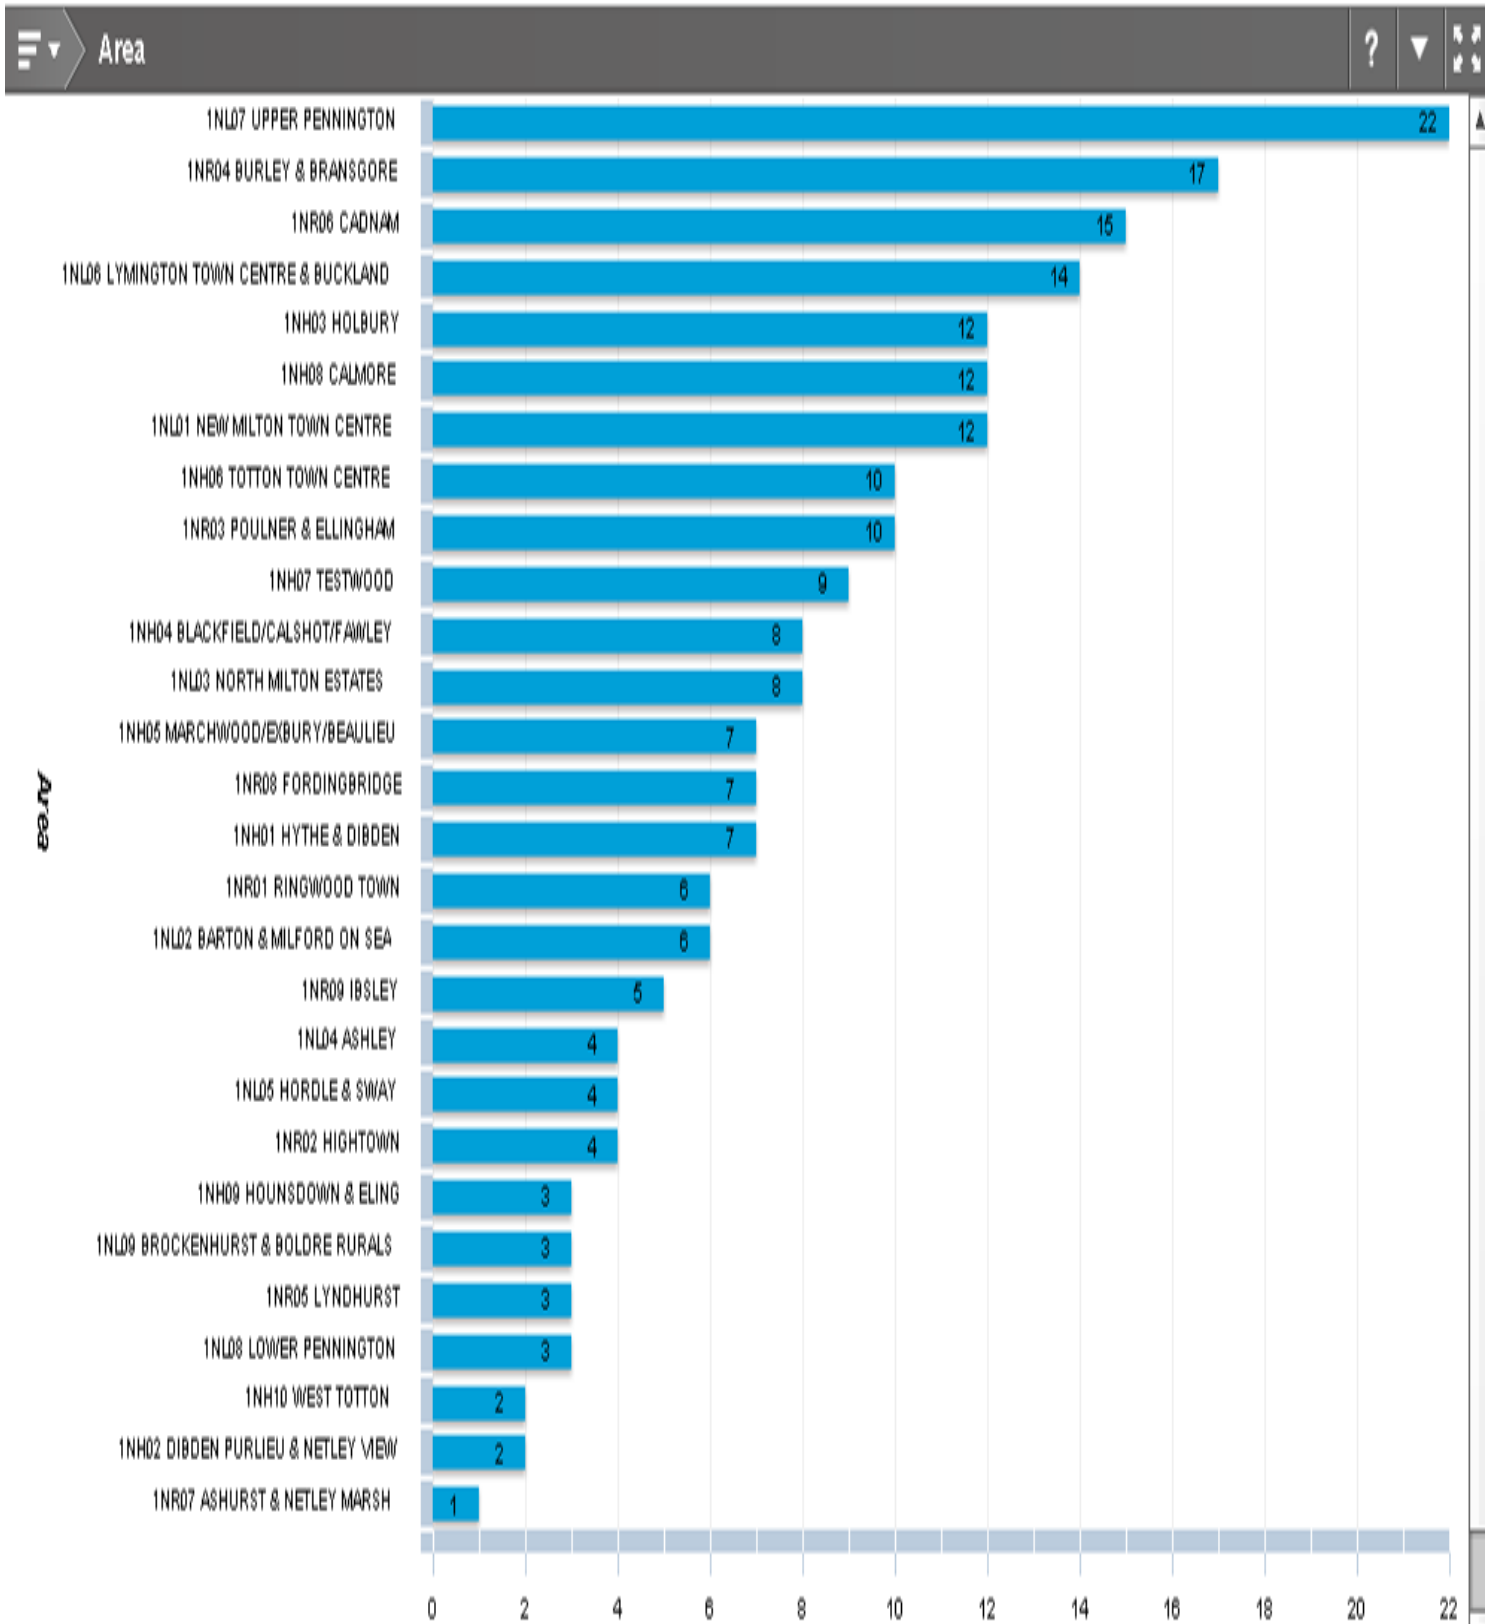

Recorded Incidents of Theft, Burglary or Robbery in the Last 30 days