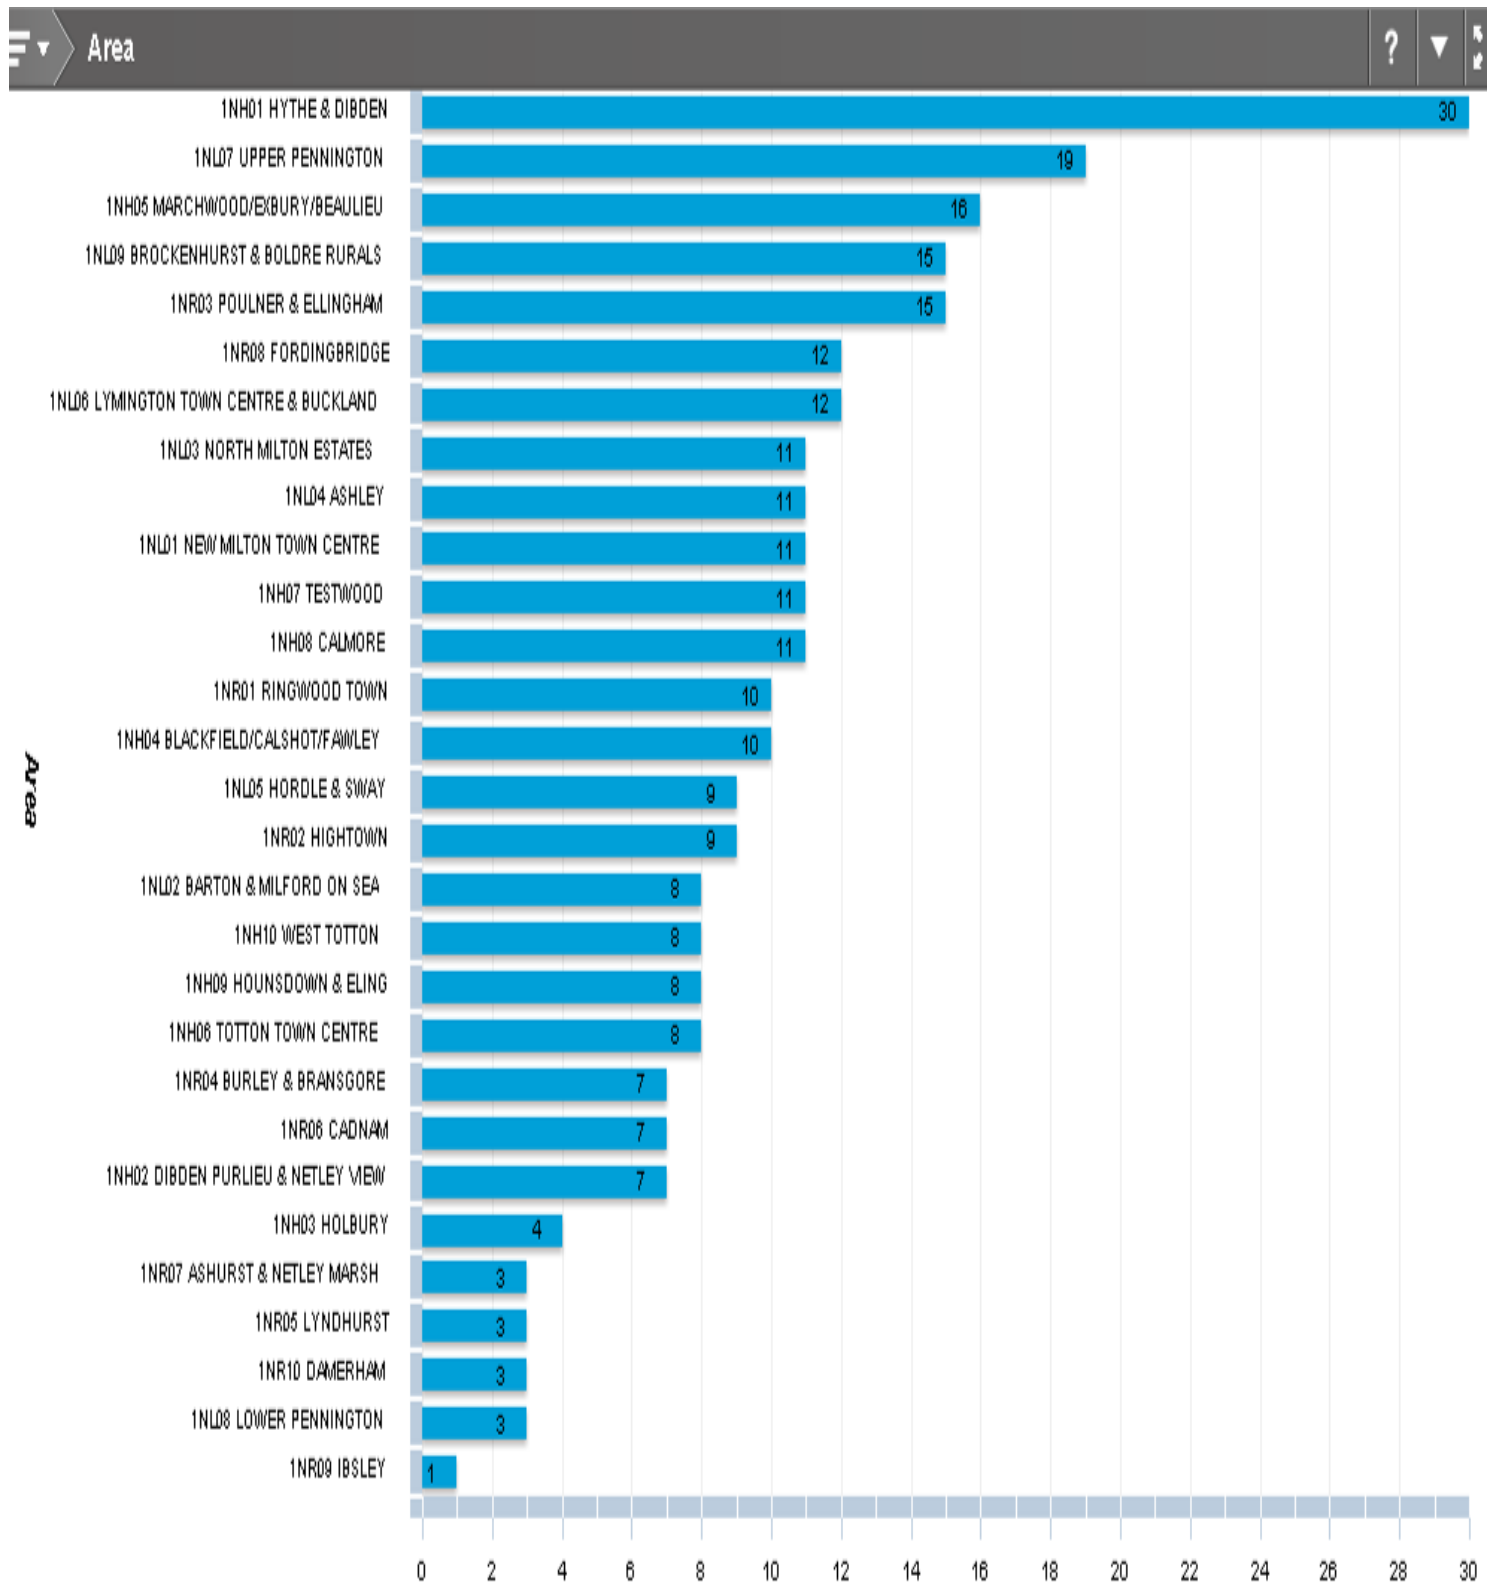

[Contact an Officer Form](#)

New Forest North Sector- Last 7 Days

New Forest East Sector- Last 7 Days

New Forest South Sector- Last 7 Days

Recorded Incidents of ASB last 7 Days by Area

Recorded Incidents of ASB in Last 30 Days by Area