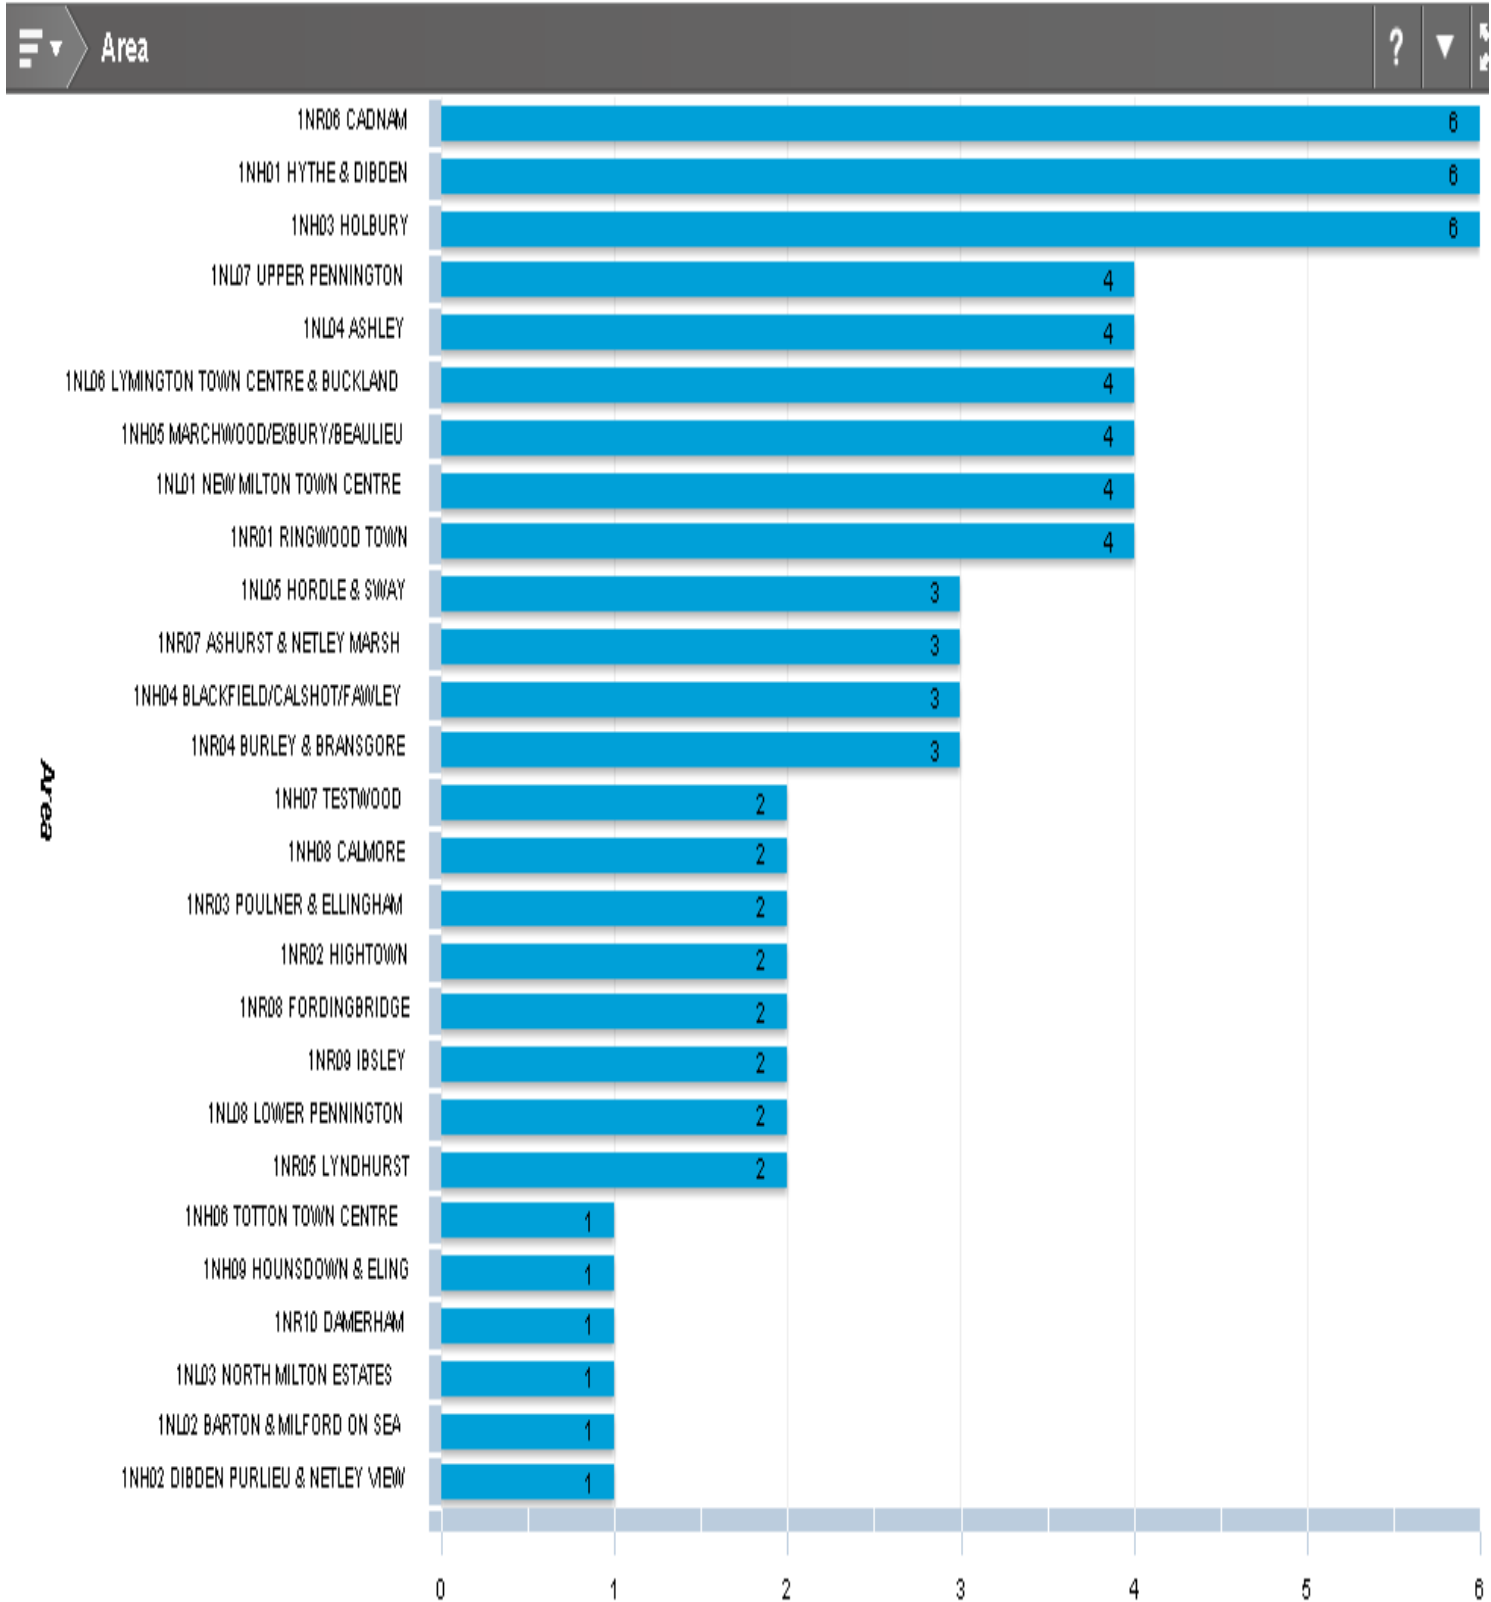

Recorded Incidents of Damage in Last 30 days by Area