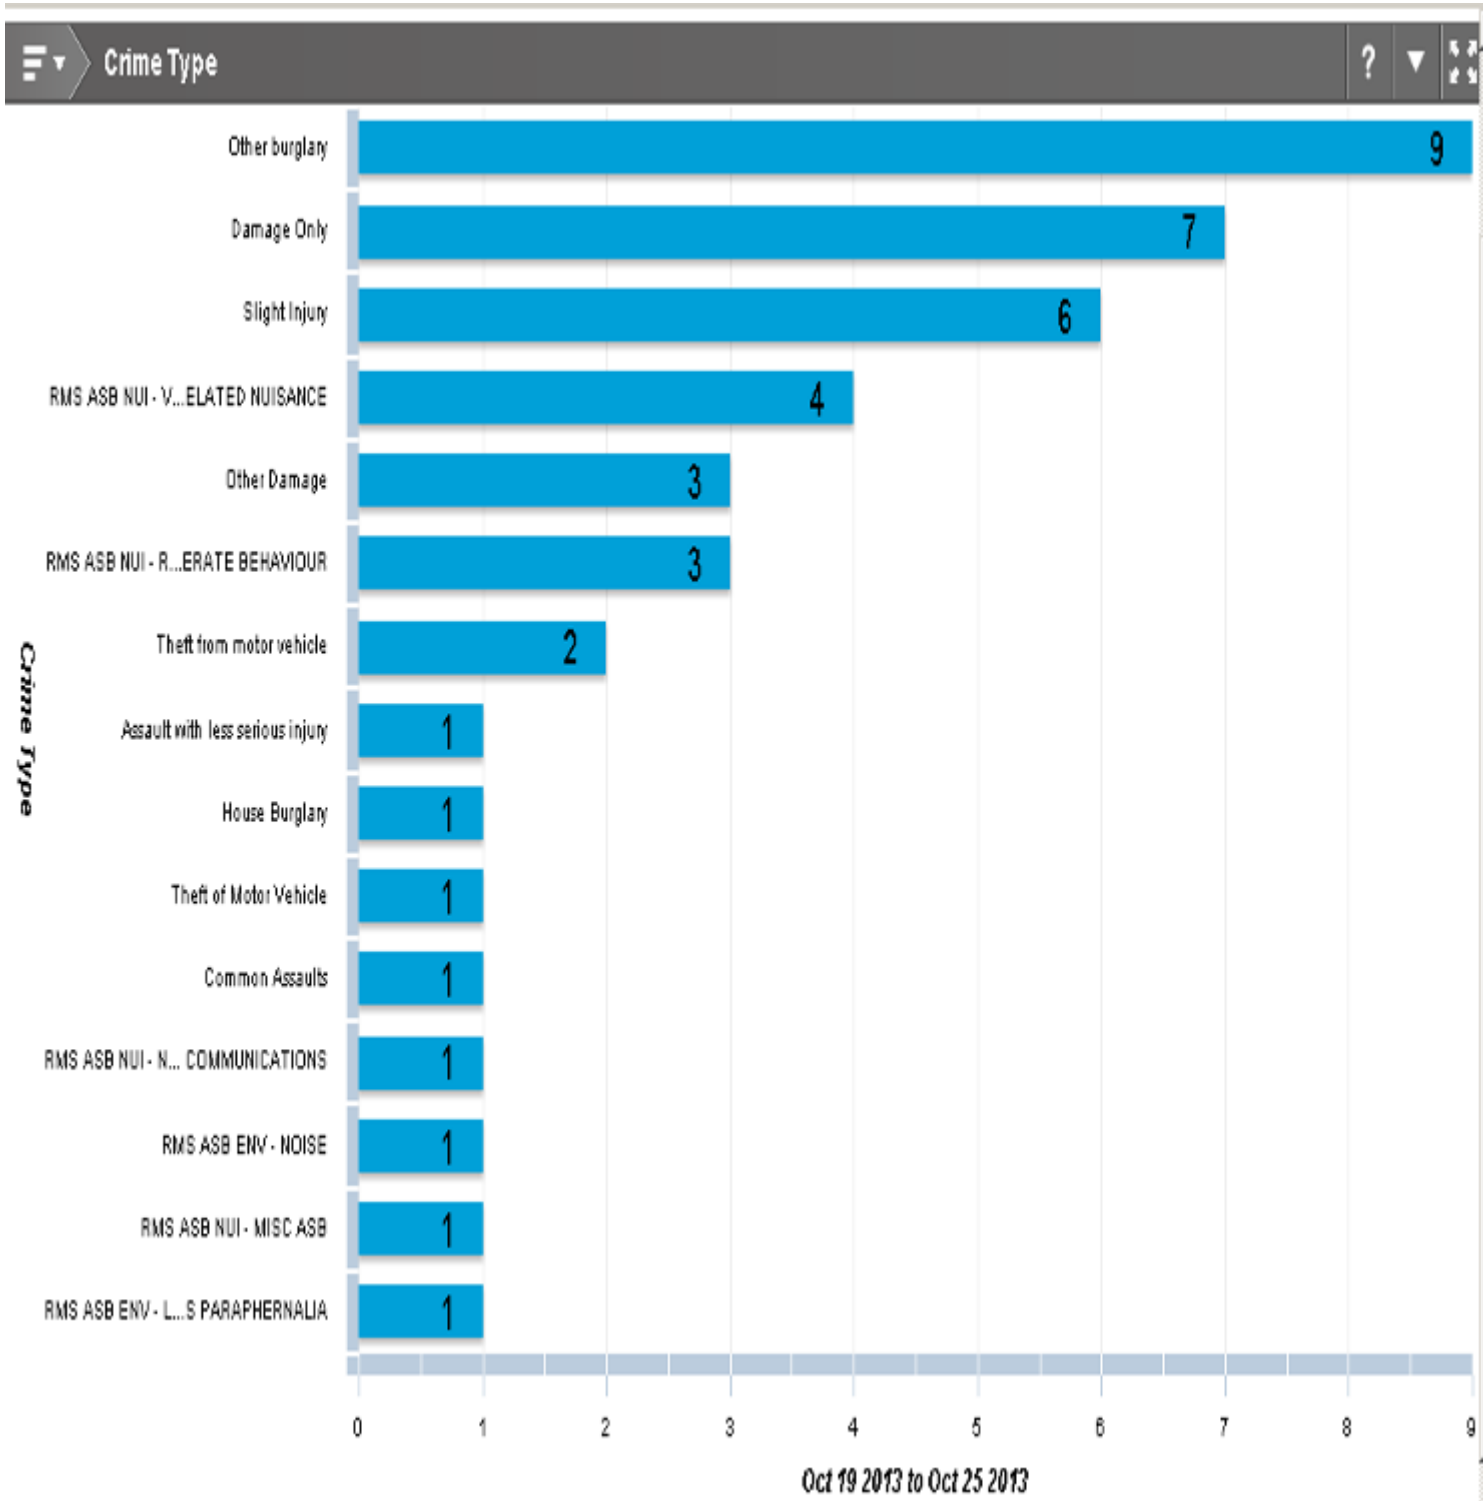

[Contact an Officer Form](#)

New Forest North Sector- Last 7 Days

New Forest East Sector- Last 7 Days

New Forest South Sector- Last 7 Days

Recorded Incidents of ASB last 7 Days by Area

Recorded Incidents of ASB in Last 30 Days by Area