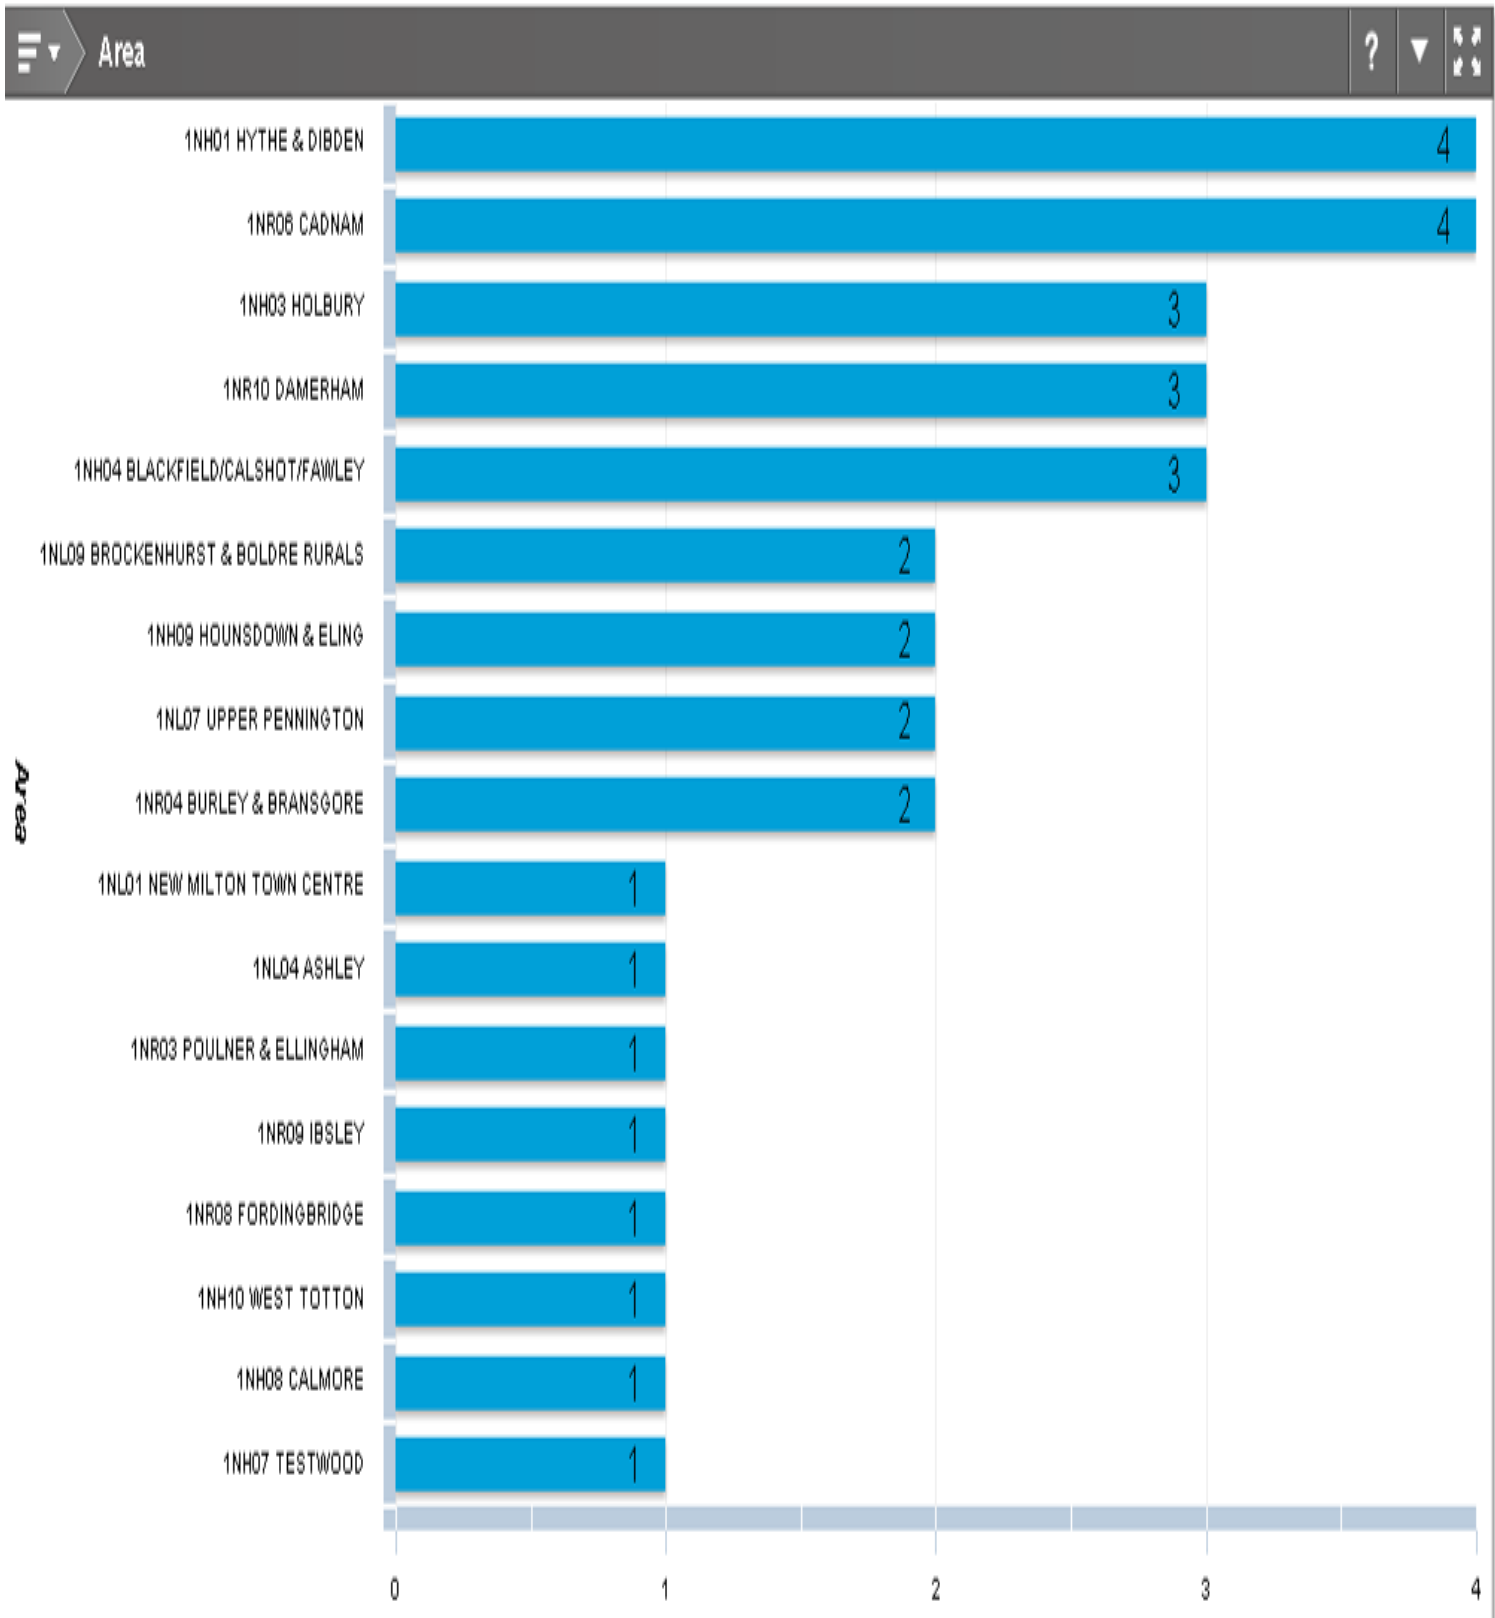

[Contact an Officer Form](#)

New Forest North Sector- Last 7 Days

New Forest East Sector- Last 7 Days

New Forest South Sector- Last 7 Days

Recorded Incidents of ASB last 7 Days by Area

Recorded Incidents of ASB in Last 30 Days by Area

Recorded Incidents of Damage in Last 30 days by Area

Recorded Incidents of Theft, Burglary or Robbery in Last 7 Days

Recorded Incidents of Theft, Burglary or Robbery in the Last 30 days

Recorded Incidents of Vehicle Crime(Theft From & Theft of Motor Vehicle) in Last 30 Days

Recorded Incidents of Violence in the Last 30 days

Road Traffic Incidents(RTI's) Last 30 Days

Recorded Drug Incidents in The Last 3 Months

COUNTRY WATCH

Western Weekly:

17th October 2013

Colleagues,

During the last week the three Country Watch Sergeants from across the force area met to discuss operational equipment. It is important that we equip our officers with appropriate kit to enable them to carry out the tasks required of them. Chief Inspector Rowlinson has compiled a 'wish list' and will be submitting a funding bid.