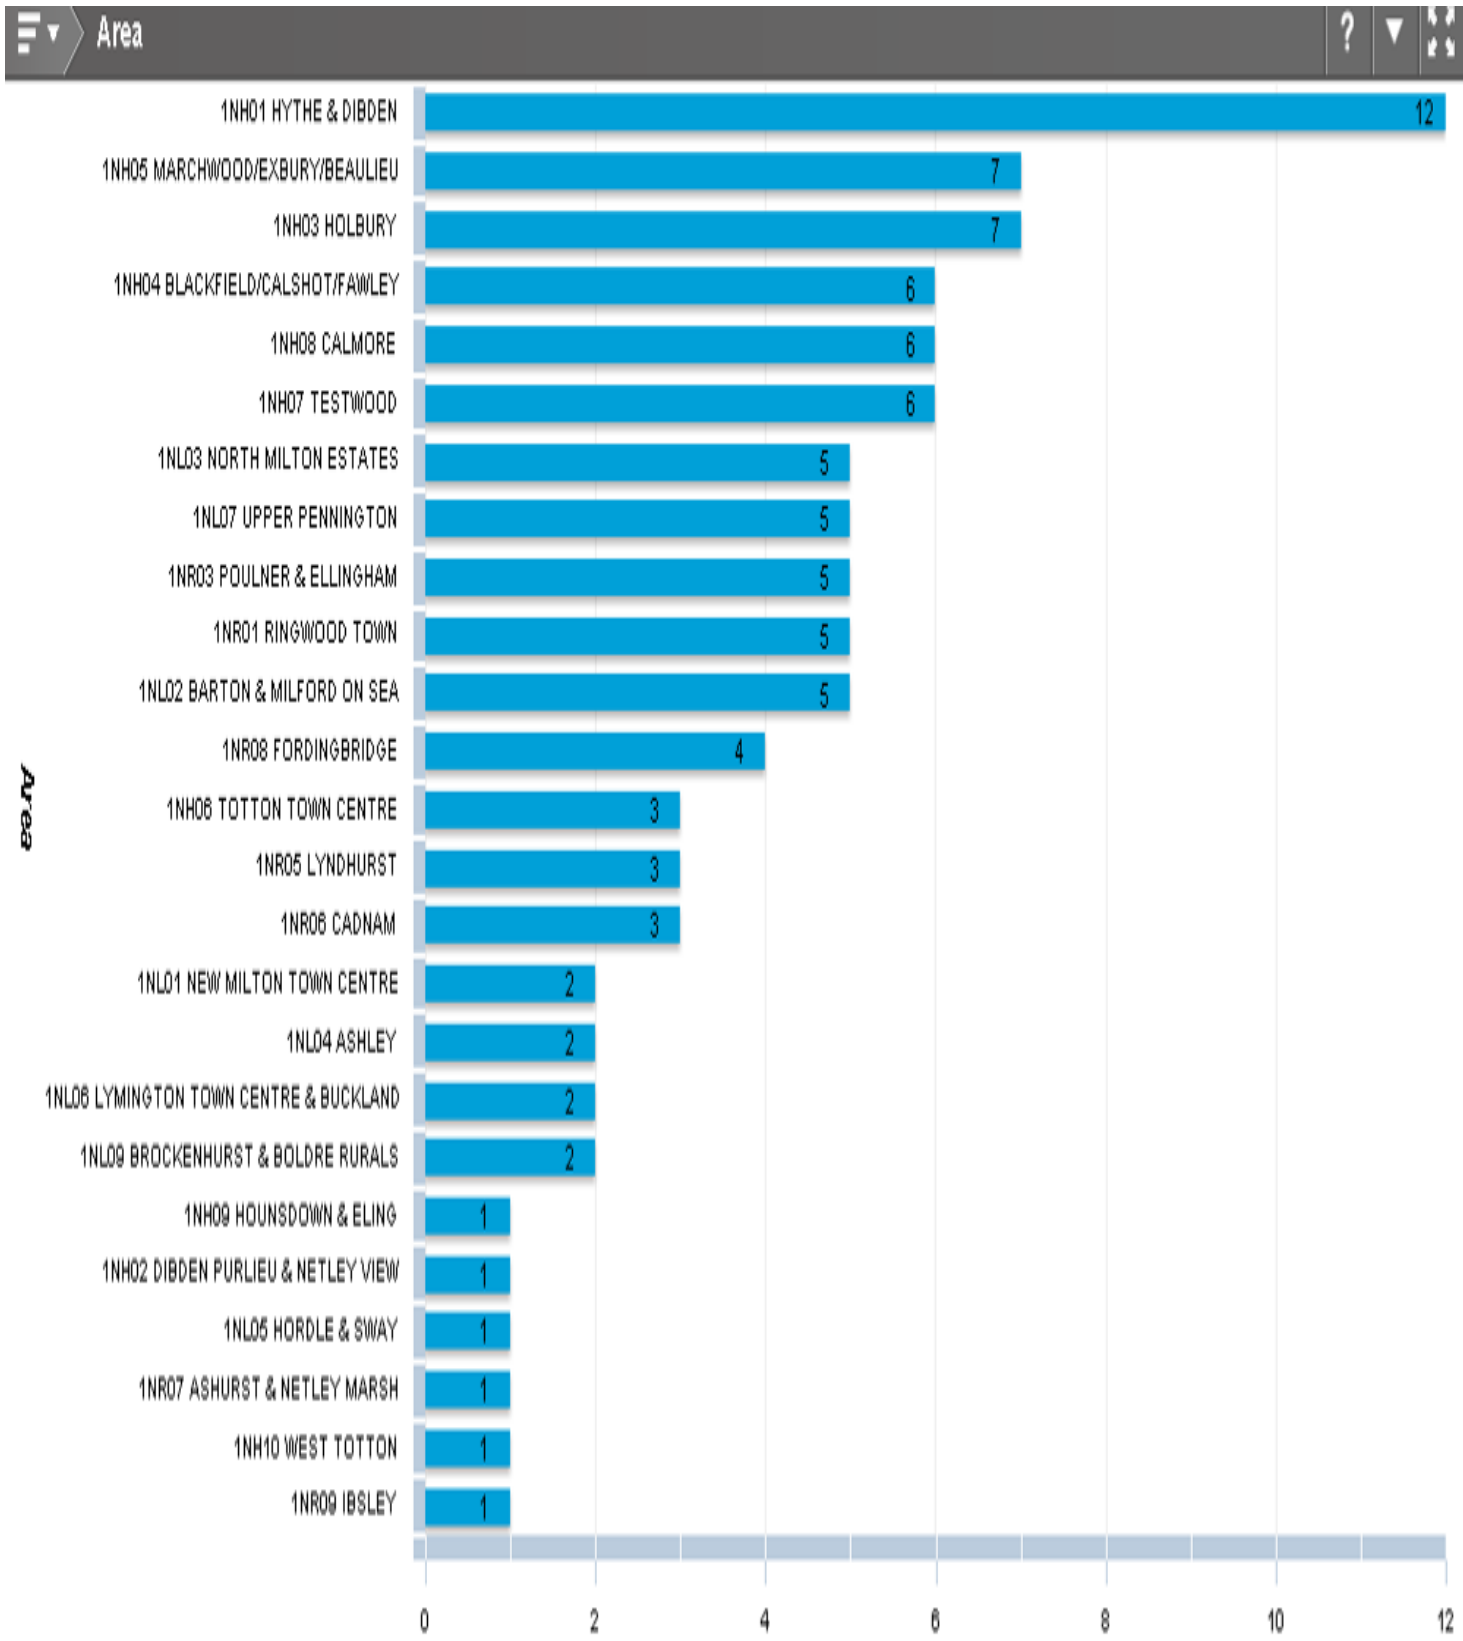

[Contact an Officer Form](#)

New Forest North Sector- Last 7 Days

New Forest East Sector- Last 7 Days

New Forest South Sector- Last 7 Days

Recorded Incidents of ASB last 7 Days by Area

Recorded Incidents of ASB in Last 30 Days by Area

Recorded Incidents of Violence in the Last 30 days

Road Traffic Incidents(RTI's) Last 30 Days

Recorded Drug Incidents in The Last 3 Months

COUNTRY WATCH

Western Weekly:

17th October 2013

Colleagues,

During the last week the three Country Watch Sergeants from across the force area met to discuss operational equipment. It is important that we equip our officers with appropriate kit to enable them to carry out the tasks required of them. Chief Inspector Rowlinson has compiled a 'wish list' and will be submitting a funding bid.