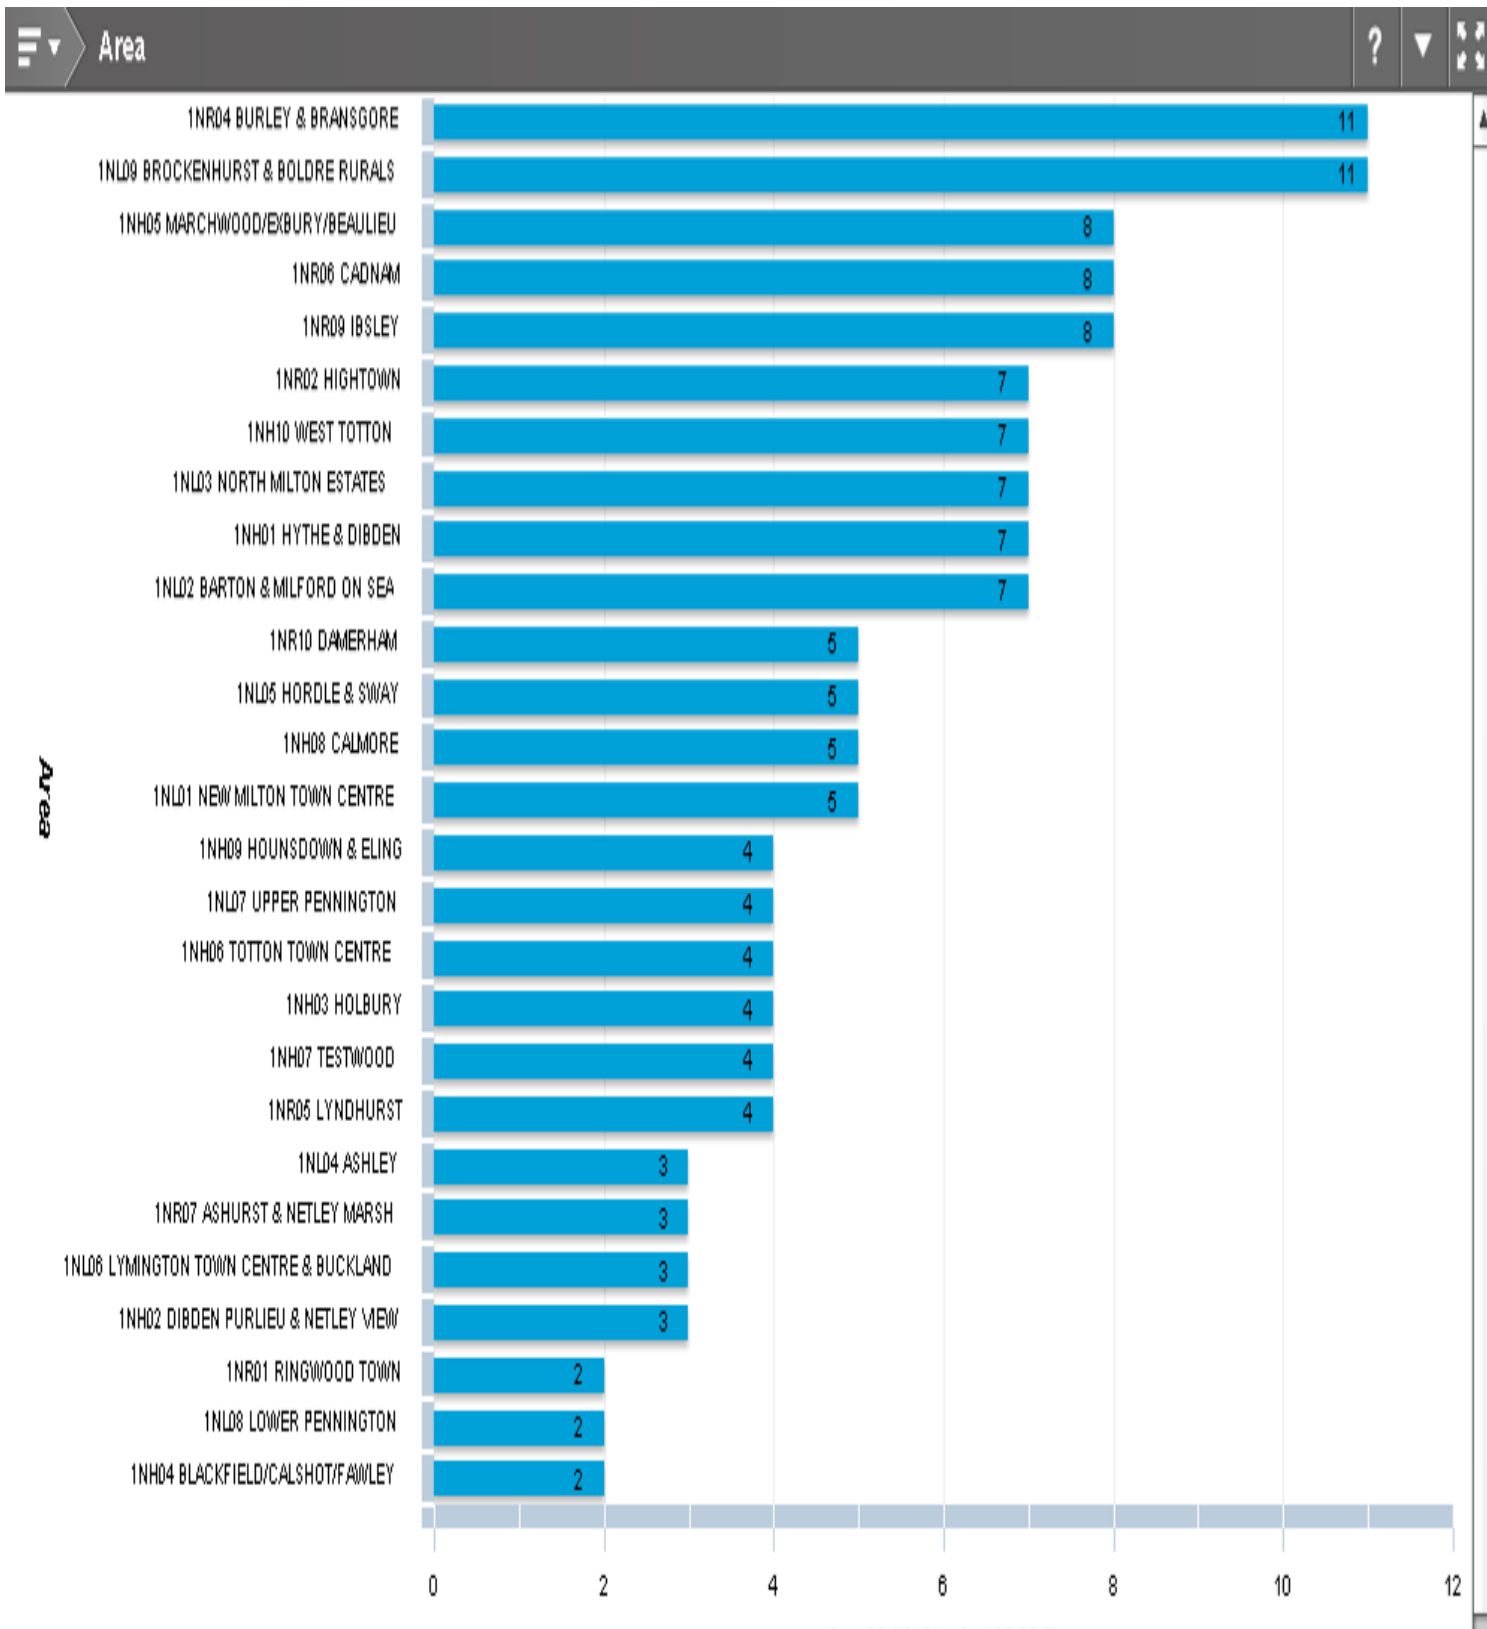

[Contact an Officer Form](#)

New Forest North Sector- Last 7 Days

New Forest East Sector- Last 7 Days

New Forest South Sector- Last 7 Days

Recorded Incidents of ASB last 7 Days by Area

Recorded Incidents of ASB in Last 30 Days by Area

Recorded Incidents of Damage in Last 30 days by Area

Recorded Incidents of Theft, Burglary or Robbery in Last 7 Days

Recorded Incidents of Theft, Burglary or Robbery in the Last 30 days

Recorded Incidents of Vehicle Crime(Theft From & Theft of Motor Vehicle) in Last 30 Days

Recorded Incidents of Violence in the Last 30 days

Road Traffic Incidents(RTI's) Last 30 Days

Recorded Drug Incidents in The Last 3 Months

COUNTRY WATCH

Western Weekly:

17th October 2013

Colleagues,

During the last week the three Country Watch Sergeants from across the force area met to discuss operational equipment. It is important that we equip our officers with appropriate kit to enable them to carry out the tasks required of them. Chief Inspector Rowlinson has compiled a 'wish list' and will be submitting a funding bid.