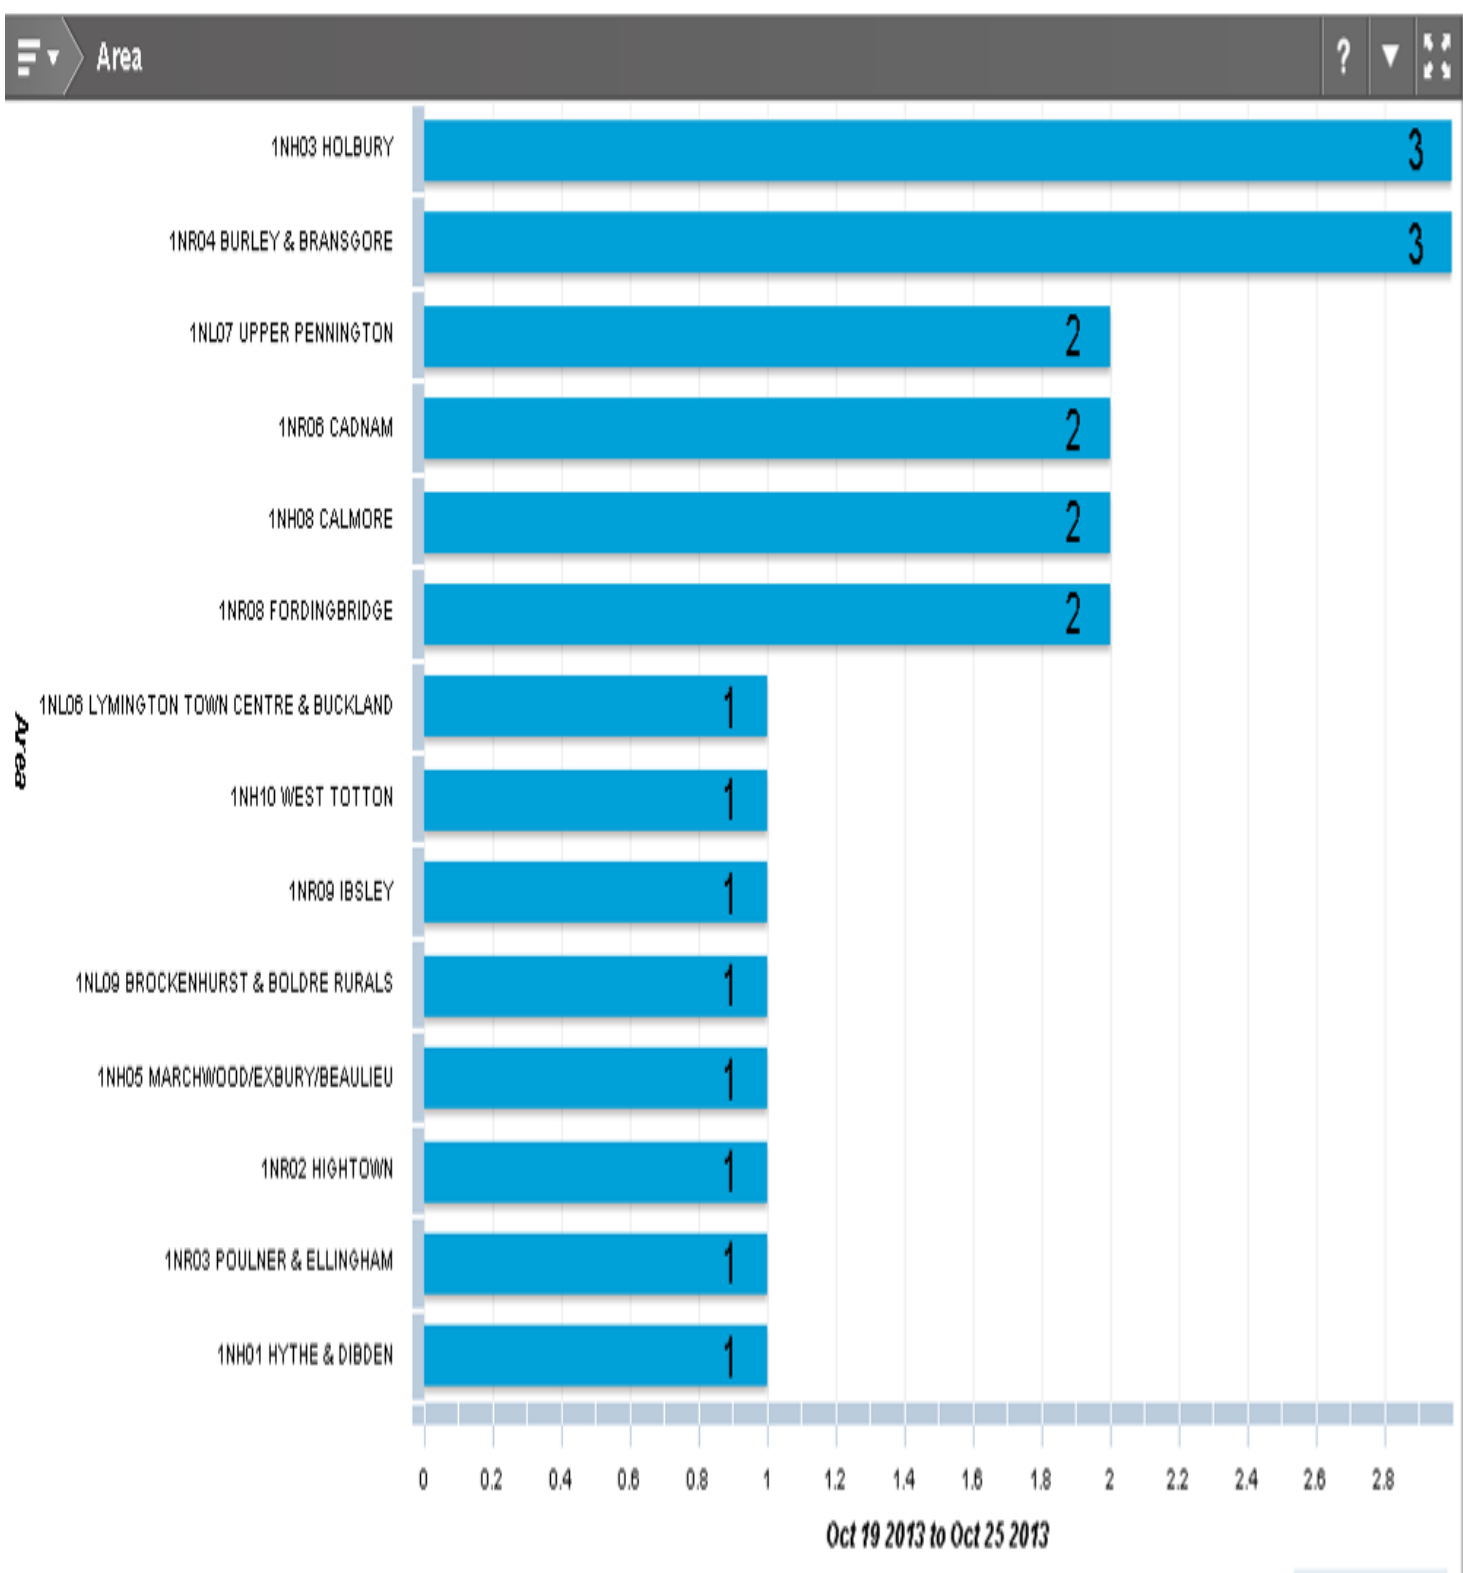

Recorded Incidents of Theft, Burglary or Robbery in Last 7 Days