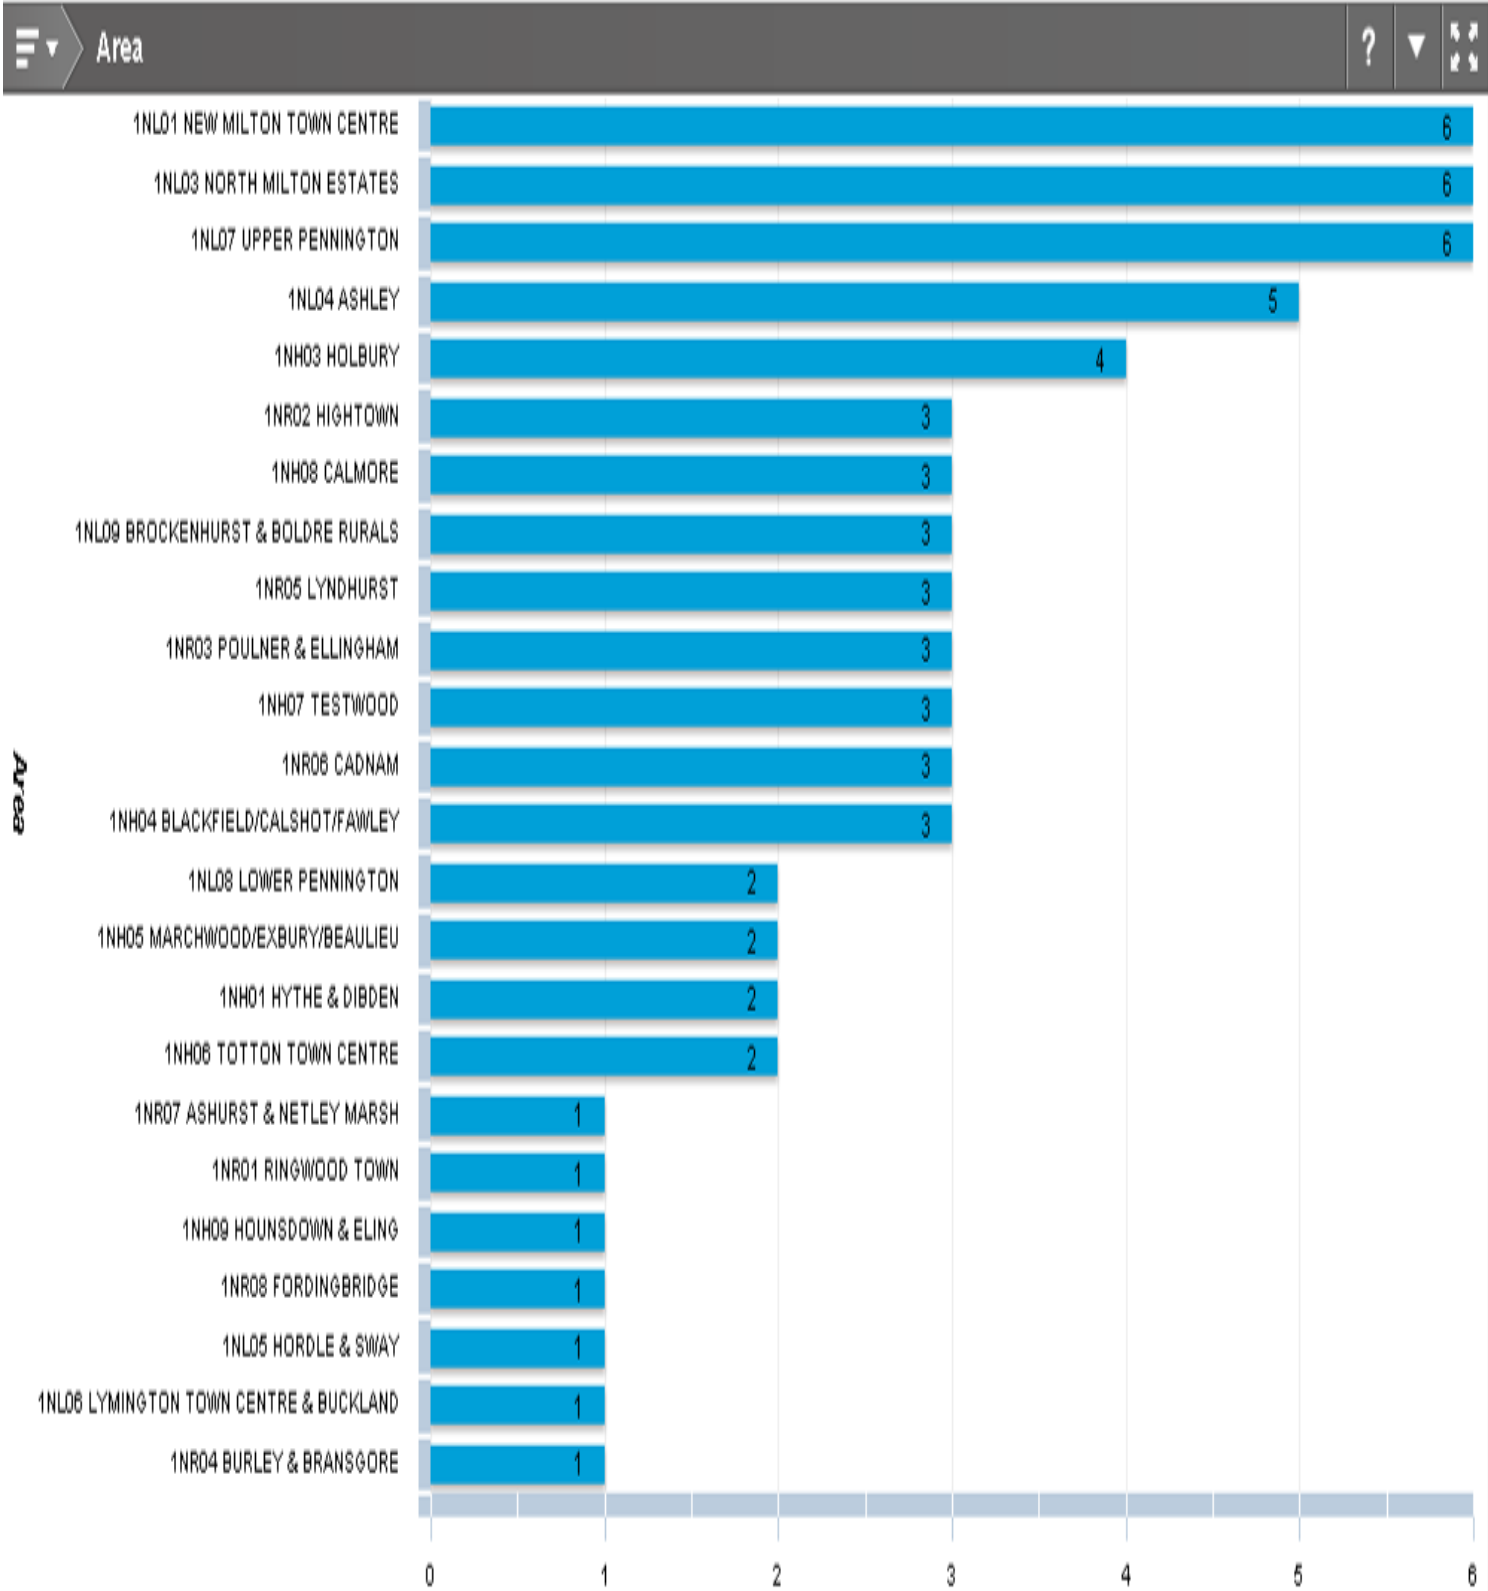

[Contact an Officer Form](#)

New Forest North Sector- Last 7 Days

New Forest East Sector- Last 7 Days

New Forest South Sector- Last 7 Days

Recorded Incidents of ASB last 7 Days by Area

Recorded Incidents of ASB in Last 30 Days by Area

Recorded Incidents of Damage in Last 30 days by Area

Recorded Incidents of Theft, Burglary or Robbery in Last 7 Days

Recorded Incidents of Theft, Burglary or Robbery in the Last 30 days

Recorded Incidents of Vehicle Crime(Theft From & Theft of Motor Vehicle) in Last 30 Days

Recorded Incidents of Violence in the Last 30 days

Road Traffic Incidents(RTI's) Last 30 Days

Recorded Drug Incidents in The Last 3 Months

COUNTRY WATCH

Western Weekly:

17th October 2013

Colleagues,

During the last week the three Country Watch Sergeants from across the force area met to discuss operational equipment. It is important that we equip our officers with appropriate kit to enable them to carry out the tasks required of them. Chief Inspector Rowlinson has compiled a 'wish list' and will be submitting a funding bid.