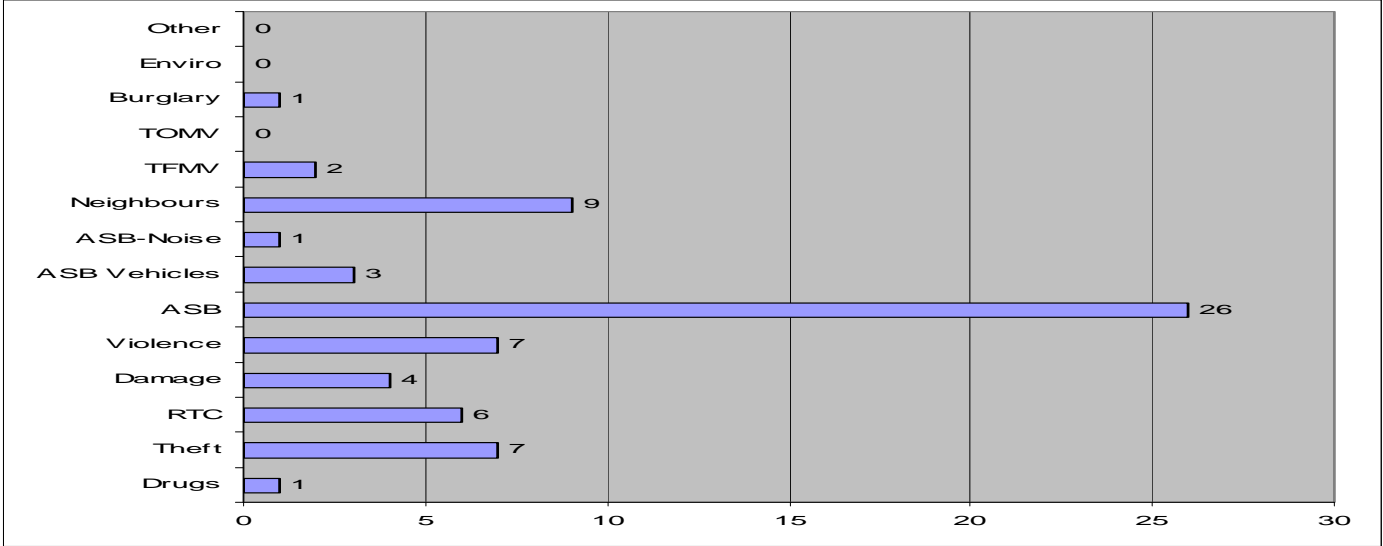

Crime Reports Data- Week Ending 24/05/2013(Including 101 Calls)

Last 4 weeks Including 24/05/2013(Series 4)