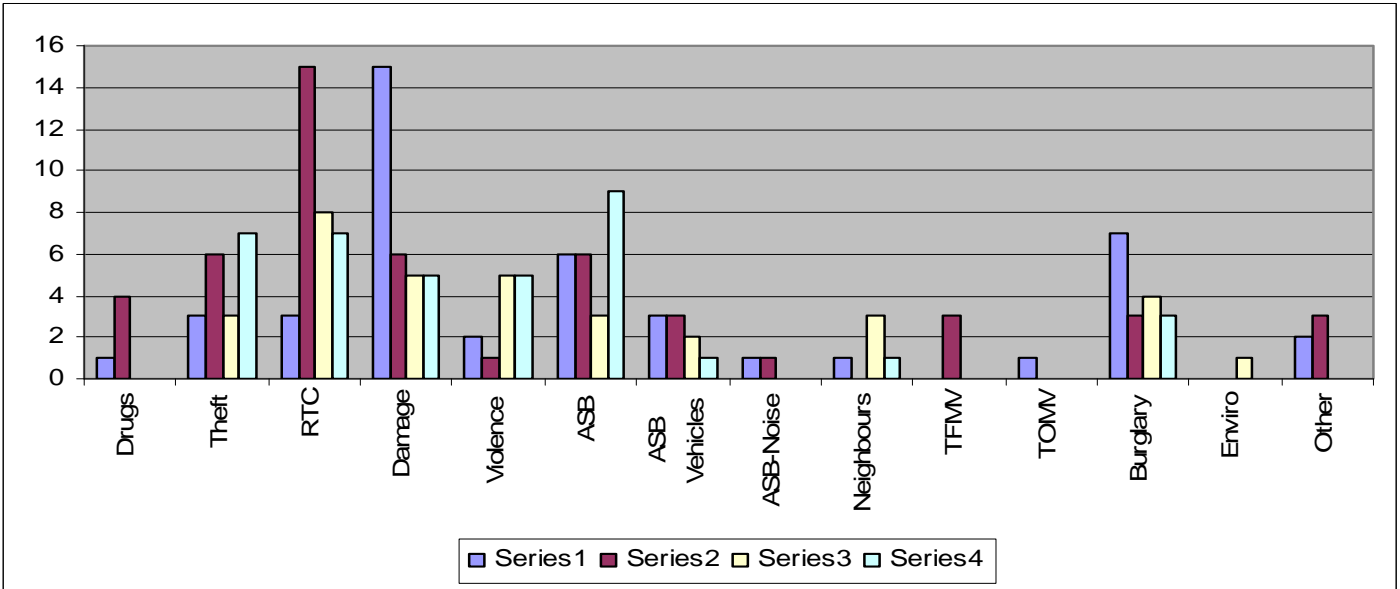

Last 4 weeks Including 24/05/2013(Series 4)

TOMV- Theft of Motor Vehicle

TFMV- Theft from Motor Vehicle

RTC- Road Traffic Collision

ASB- Anti Social Behaviour

More detailed information for your exact neighbourhood can be viewed at:

www.crimereports.co.uk