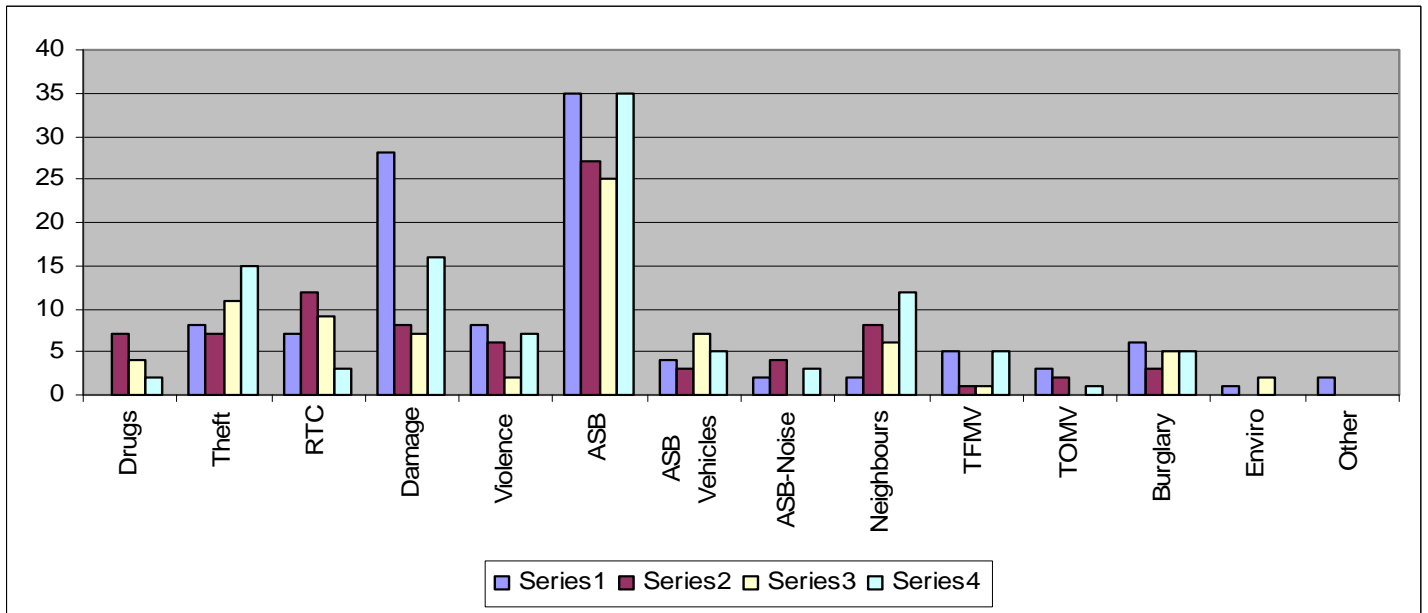

Last 4 weeks Including 24/05/2013(Series 4)

TOMV- Theft of Motor Vehicle

TFMV- Theft from Motor Vehicle

RTC- Road Traffic Collision

ASB- Anti Social Behaviour

More detailed information for your exact neighbourhood can be viewed at:

www.crimereports.co.uk