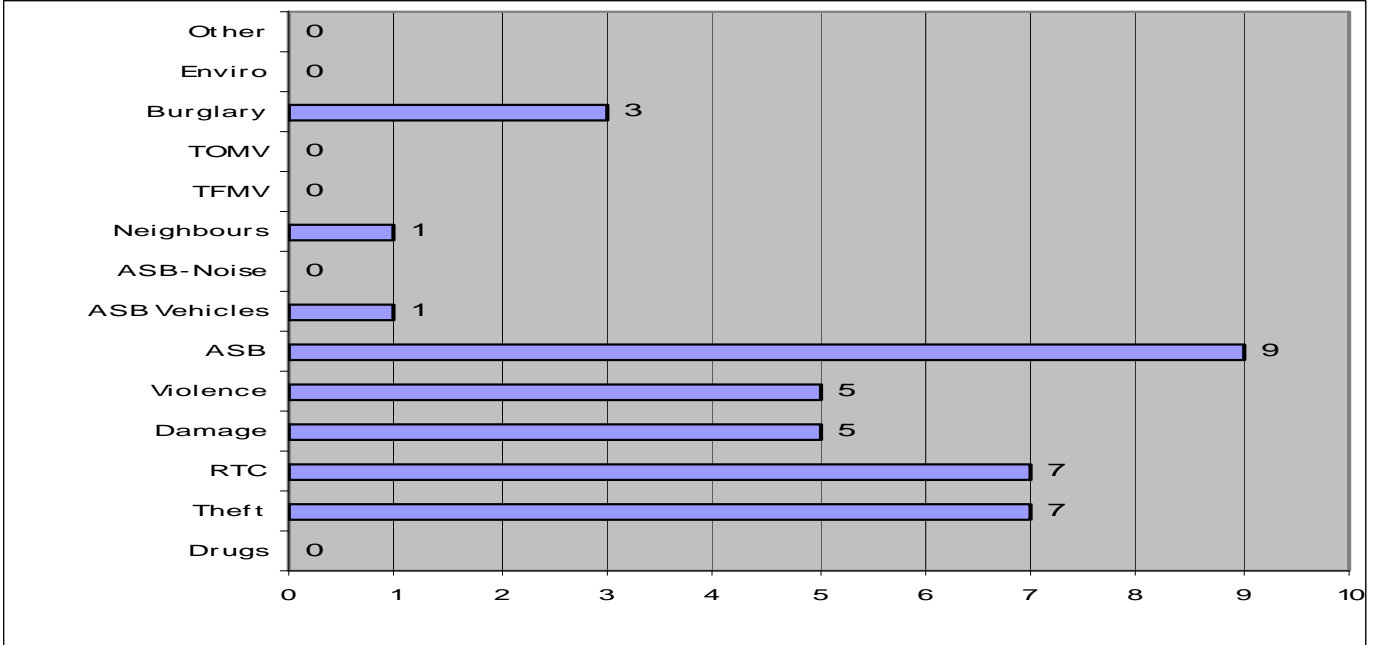

**Last 4 weeks Including 24/05/2013(Series 4)**

TOMV- Theft of Motor Vehicle

TFMV- Theft from Motor Vehicle

RTC- Road Traffic Collision

ASB- Anti Social Behaviour

More detailed information for your exact neighbourhood can be viewed at: