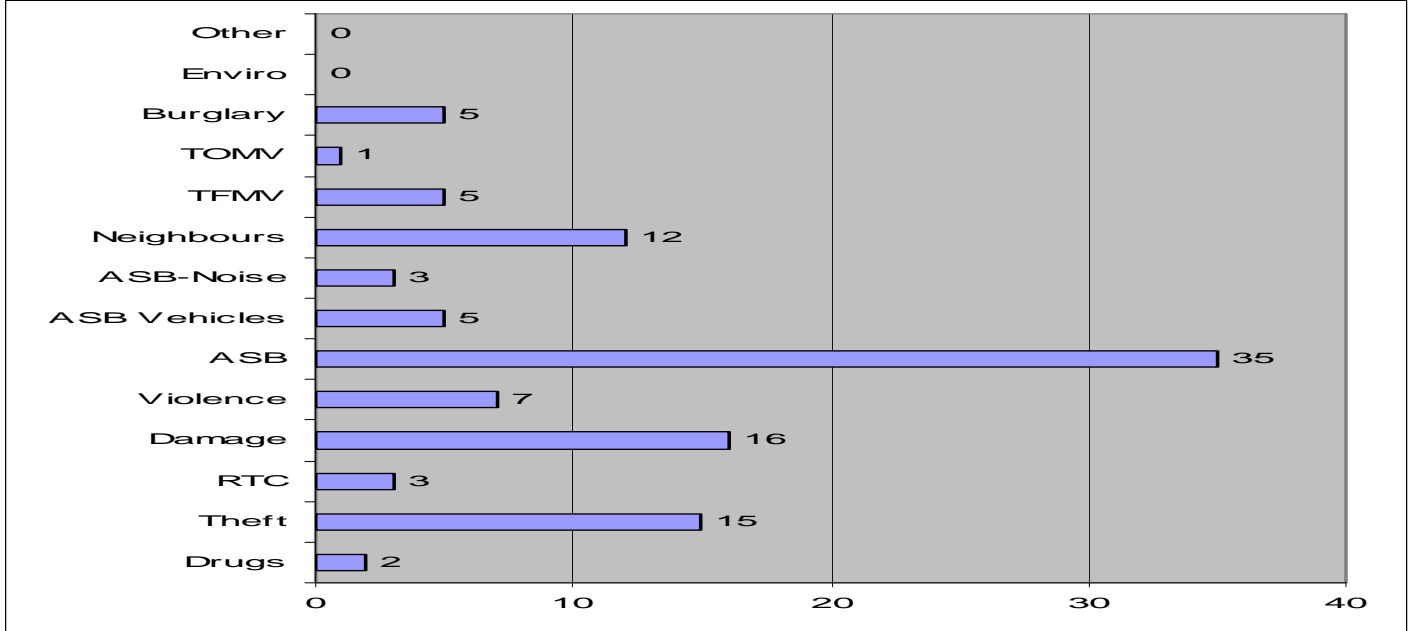

Crime Reports Data- Week Ending 24/05/2013(Including 101 Calls)