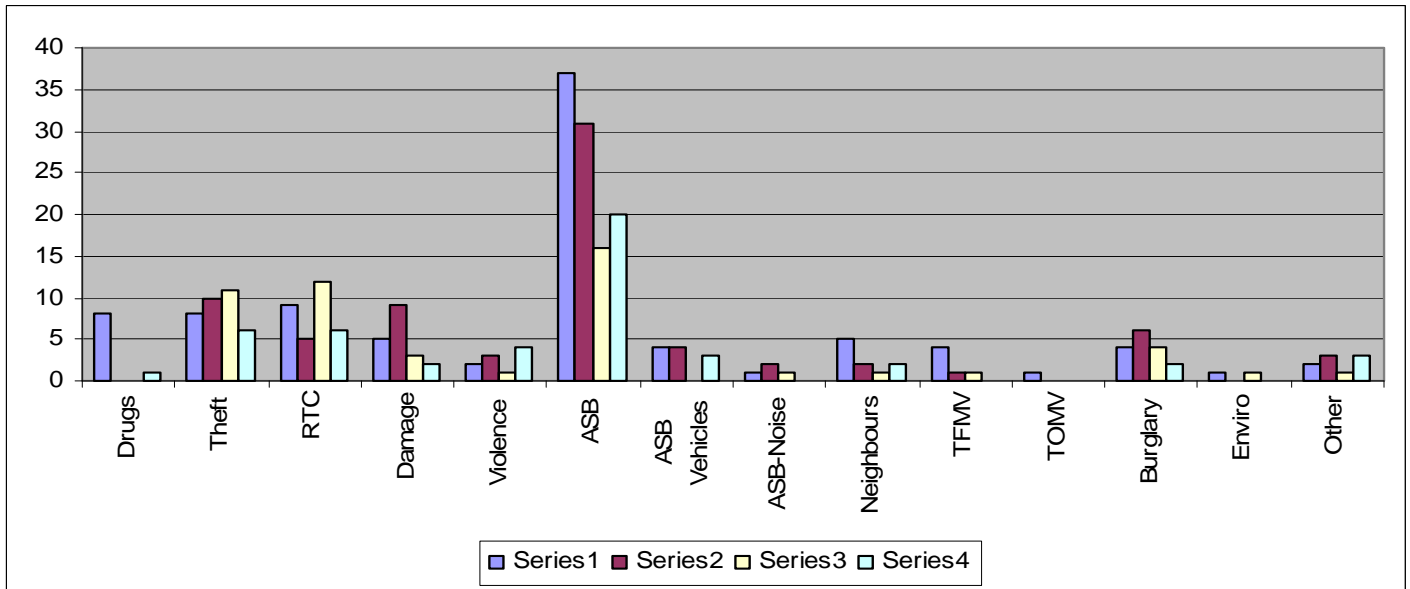

Last 4 weeks Including 29/03/2013(Series 4)

TOMV- Theft of Motor Vehicle

TFMV- Theft from Motor Vehicle

RTC- Road Traffic Collision

ASB- Anti Social Behaviour

More detailed information for your exact neighbourhood can be viewed at:

www.crimereports.co.uk