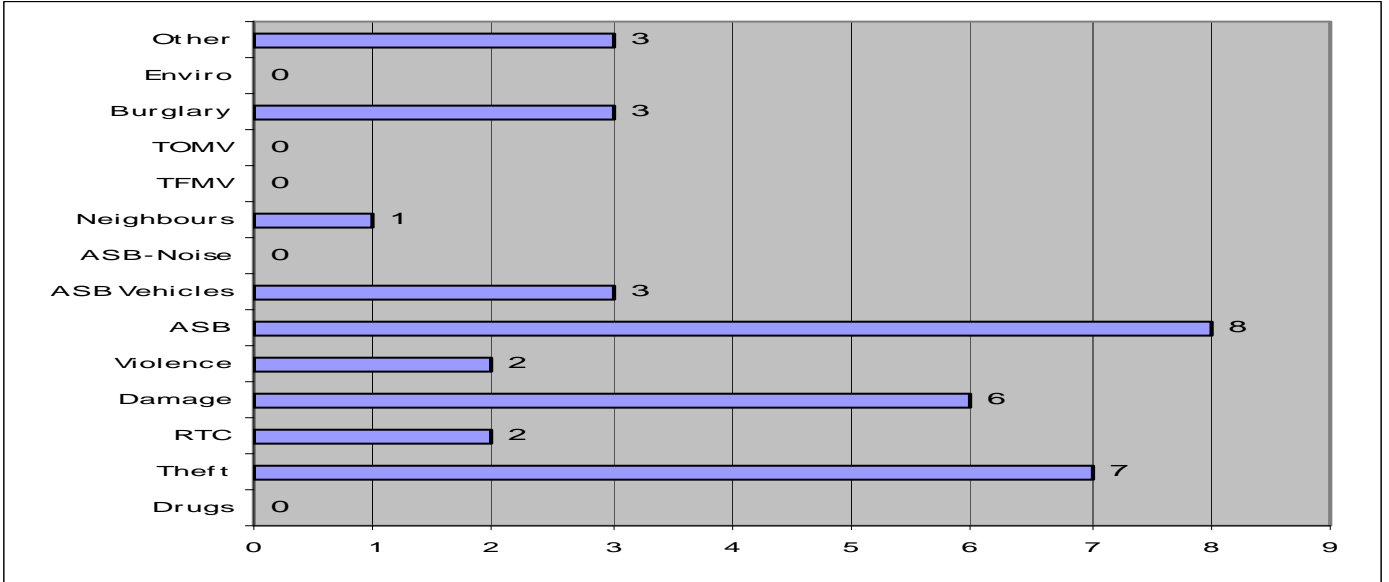

Crime Reports Data- Week Ending 29/03/2013(Including 101 Calls)