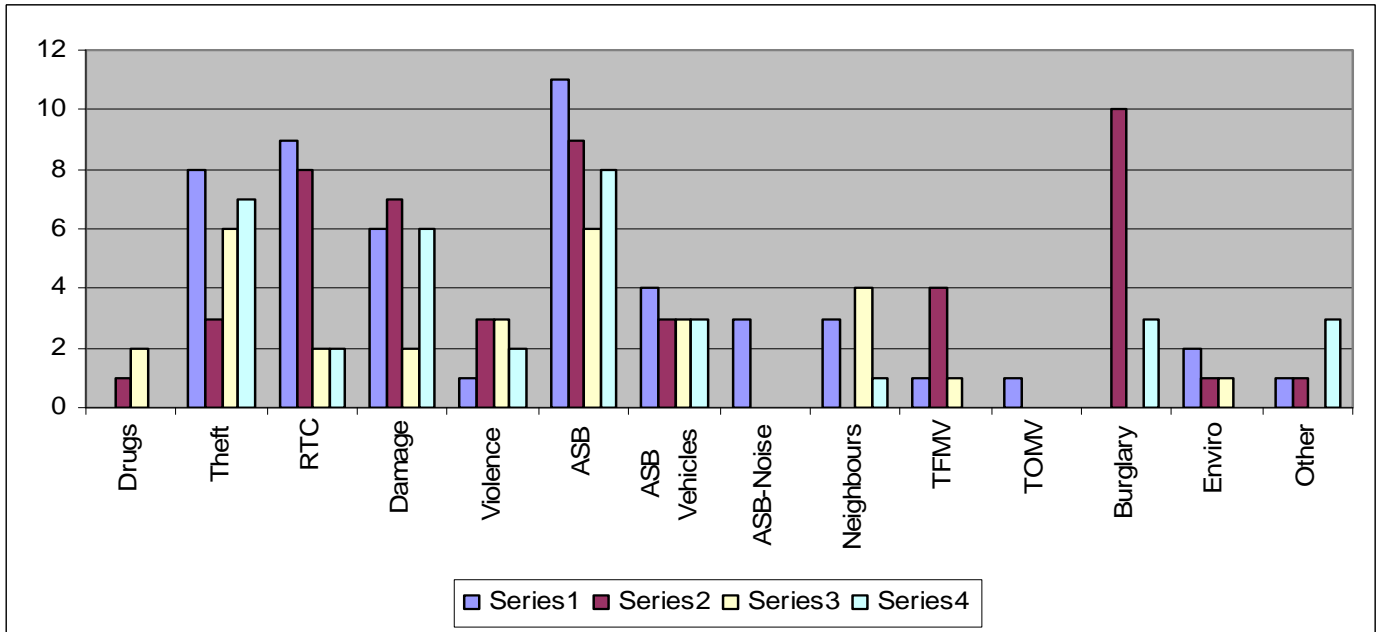

Last 4 weeks Including 29/03/2013(Series 4)

TOMV- Theft of Motor Vehicle

TFMV- Theft from Motor Vehicle

RTC- Road Traffic Collision

ASB- Anti Social Behaviour

More detailed information for your exact neighbourhood can be viewed at:

www.crimereports.co.uk