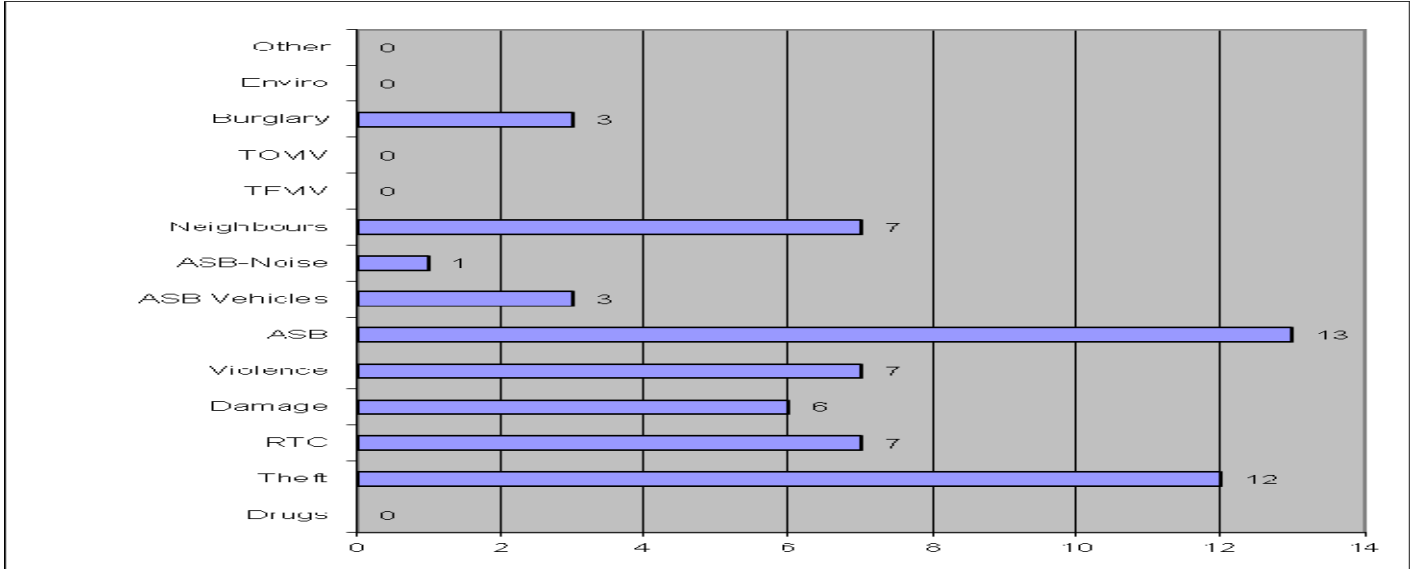

Crime Reports Data- Week Ending 26/07/2013(Including 101 Calls)

Last 4 weeks Including 26/07/2013(Series 4)