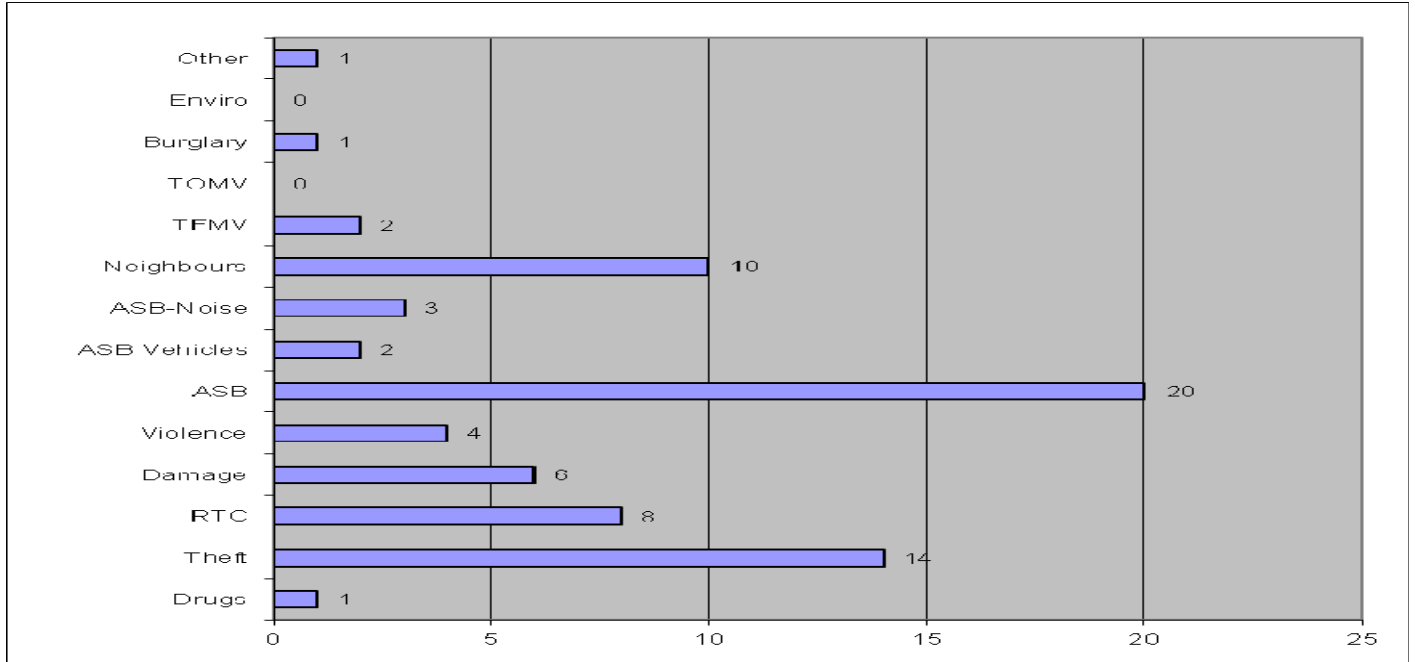

Crime Reports Data- Week Ending 26/07/2013(Including 101 Calls)