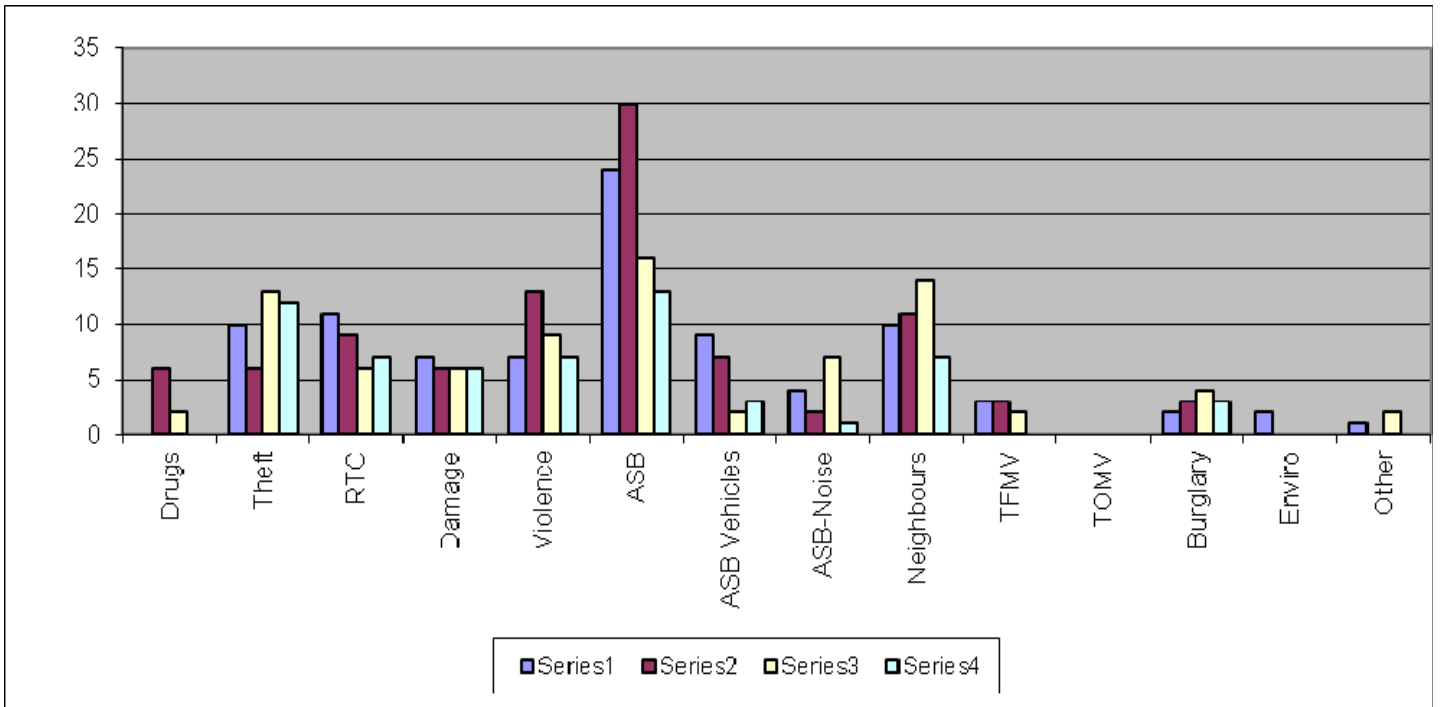

Last 4 weeks Including 26/07/2013(Series 4)

TOMV- Theft of Motor Vehicle

TFMV- Theft from Motor Vehicle

RTC- Road Traffic Collision

ASB- Anti Social Behaviour

More detailed information for your exact neighbourhood can be viewed at:

www.crimereports.co.uk