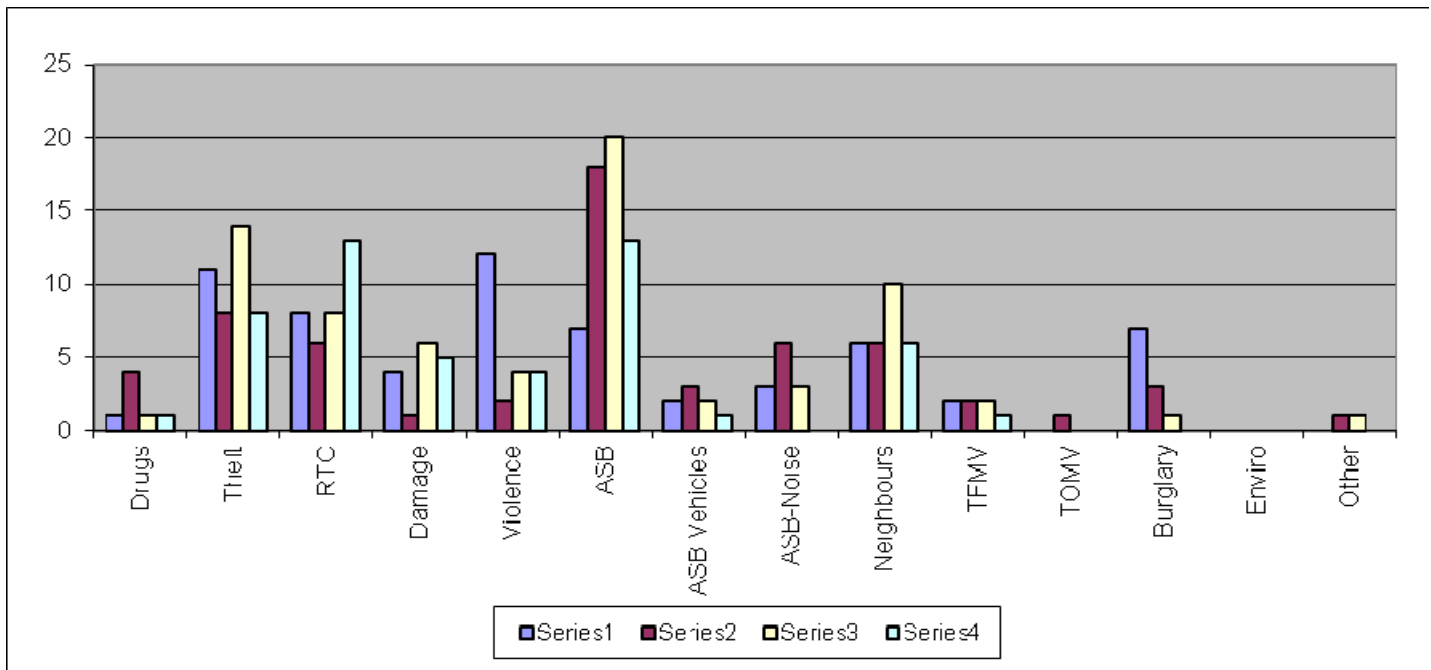

Last 4 weeks Including 26/07/2013(Series 4)

TOMV- Theft of Motor Vehicle

TFMV- Theft from Motor Vehicle

RTC- Road Traffic Collision

ASB- Anti Social Behaviour

More detailed information for your exact neighbourhood can be viewed at:

www.crimereports.co.uk