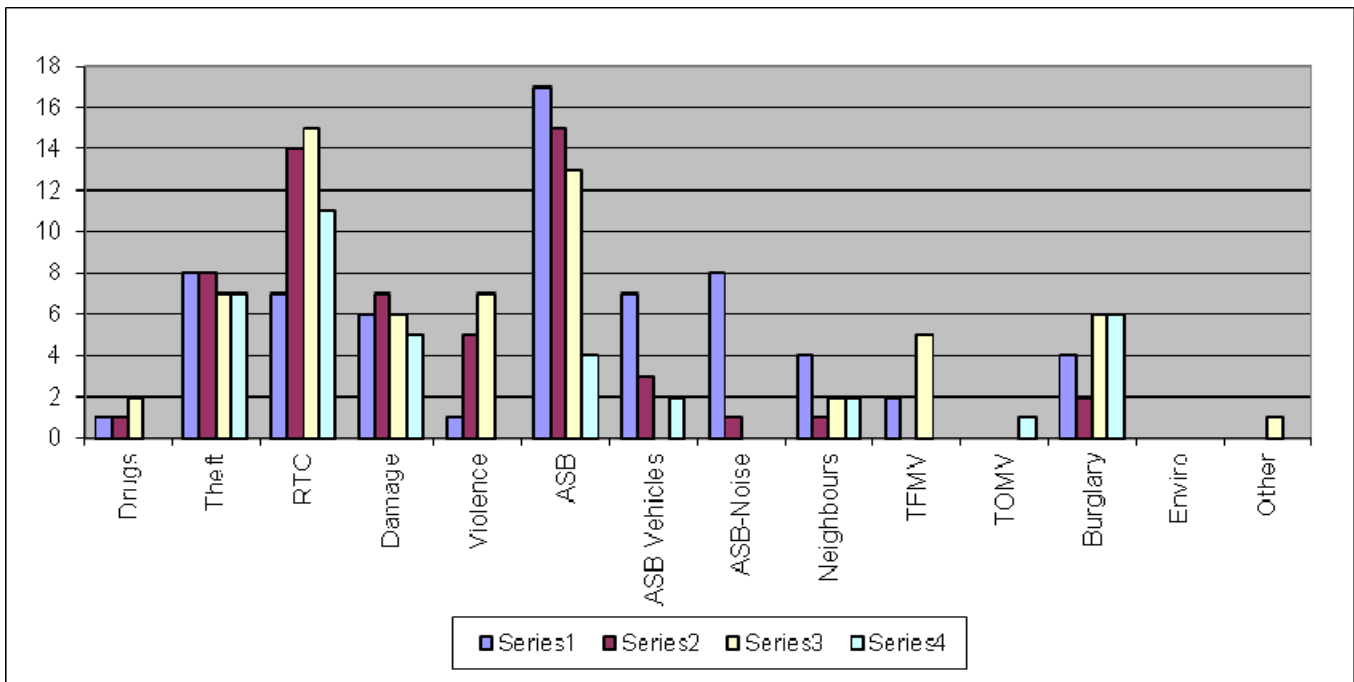

Last 4 weeks Including 26/07/2013(Series 4)

TOMV- Theft of Motor Vehicle

TFMV- Theft from Motor Vehicle

RTC- Road Traffic Collision

ASB- Anti Social Behaviour

More detailed information for your exact neighbourhood can be viewed at:

www.crimereports.co.uk