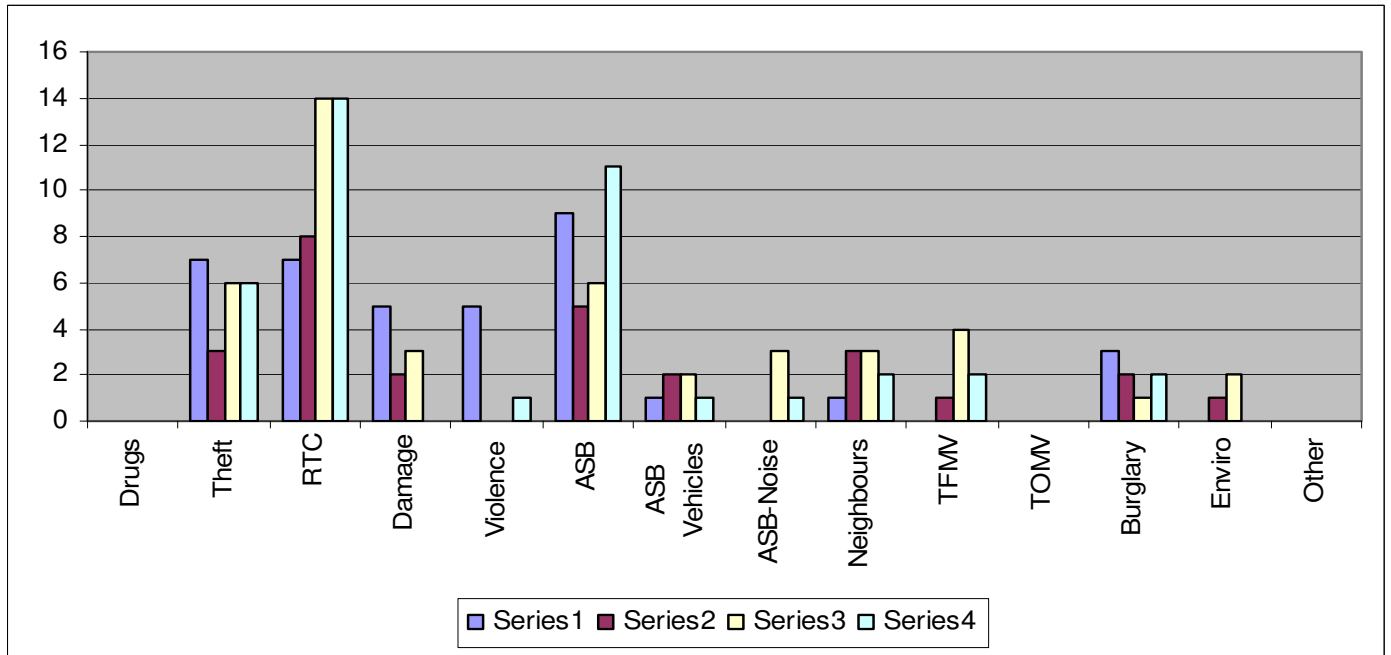

Last 4 weeks Including 14/06/2013(Series 4)

TOMV- Theft of Motor Vehicle

TFMV- Theft from Motor Vehicle

RTC- Road Traffic Collision

ASB- Anti Social Behaviour

More detailed information for your exact neighbourhood can be viewed at:

www.crimereports.co.uk