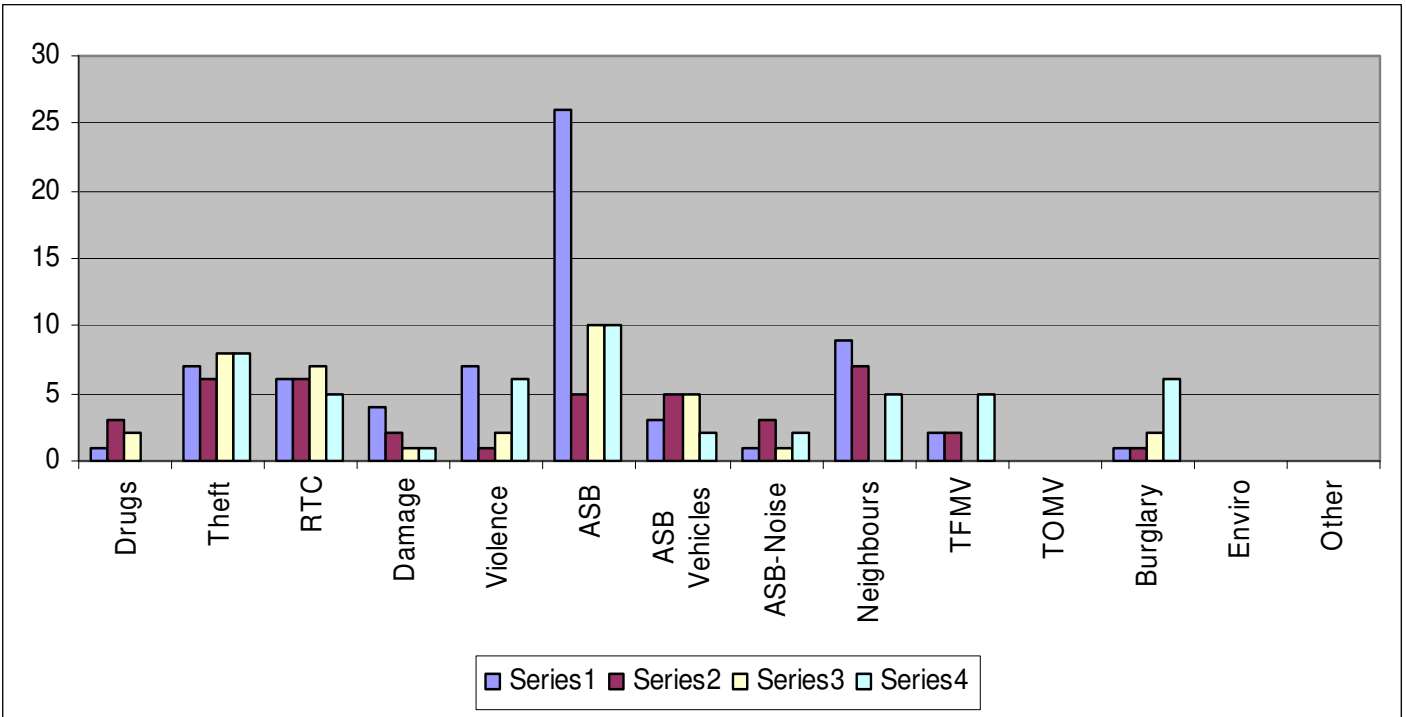

TOMV- Theft of Motor Vehicle

TFMV- Theft from Motor Vehicle

RTC- Road Traffic Collision

ASB- Anti Social Behaviour

More detailed information for your exact neighbourhood can be viewed at:

www.crimereports.co.uk