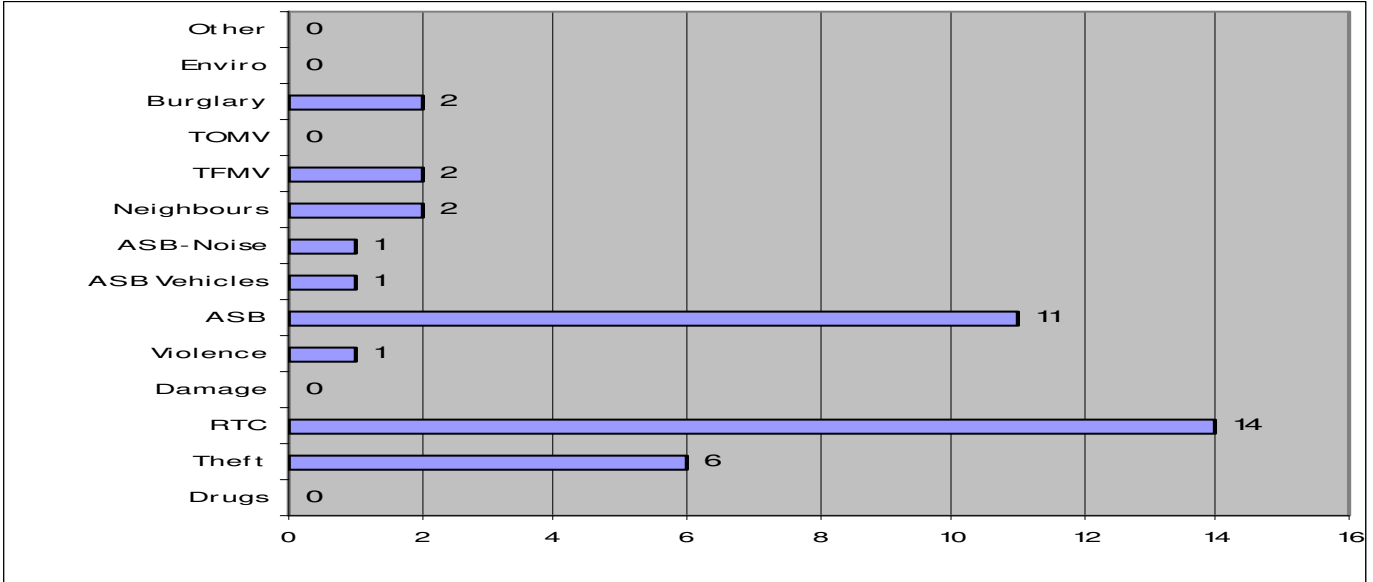

Crime Reports Data- Week Ending 14/06/2013(Including 101 Calls)