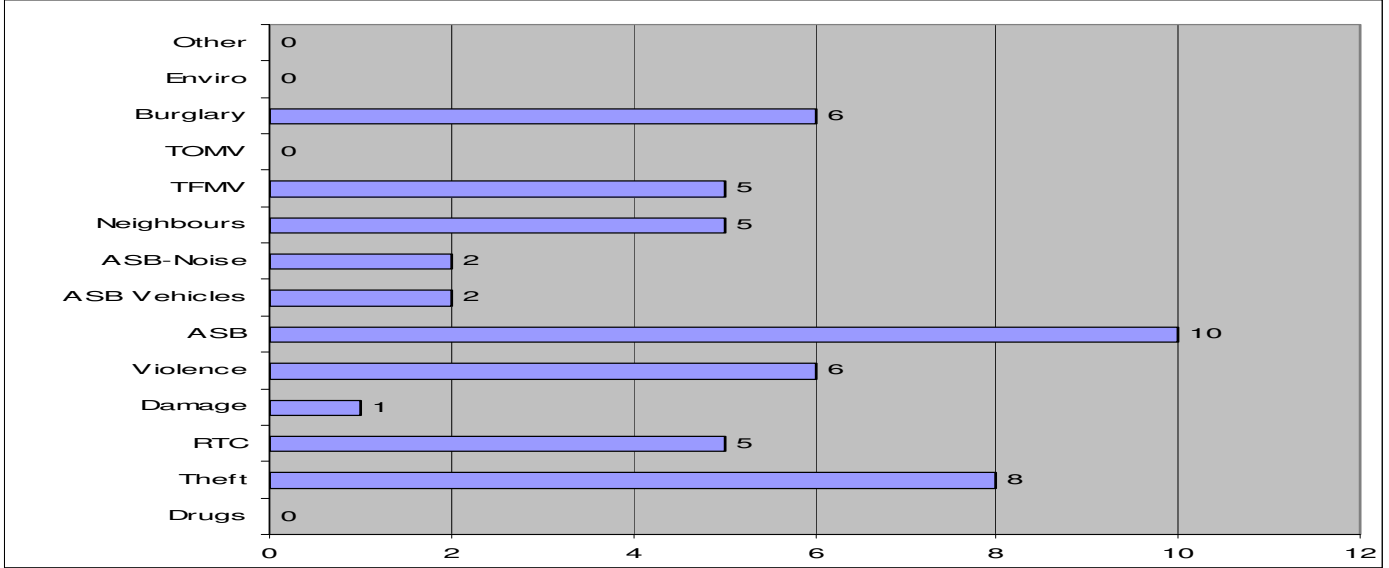

Crime Reports Data- Week Ending 14/06/2013(Including 101 Calls)

Last 4 weeks Including 14/06/2013(Series 4)