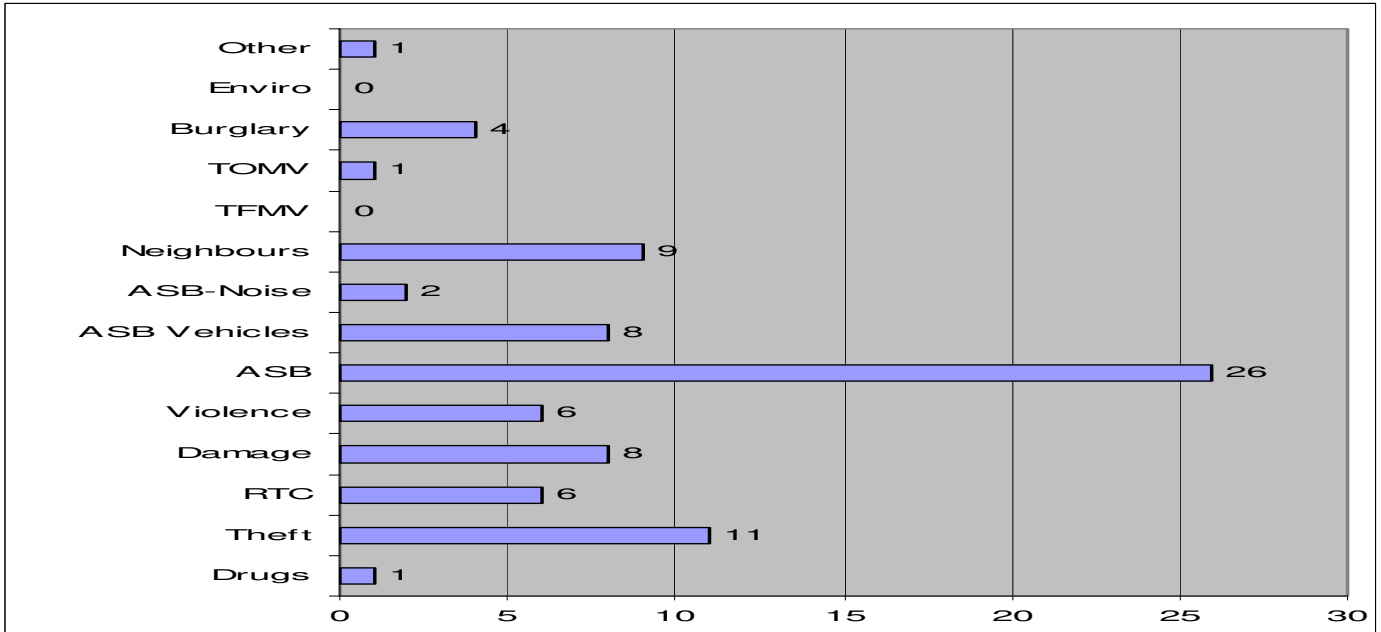

Crime Reports Data- Week Ending 14/06/2013(Including 101 Calls)