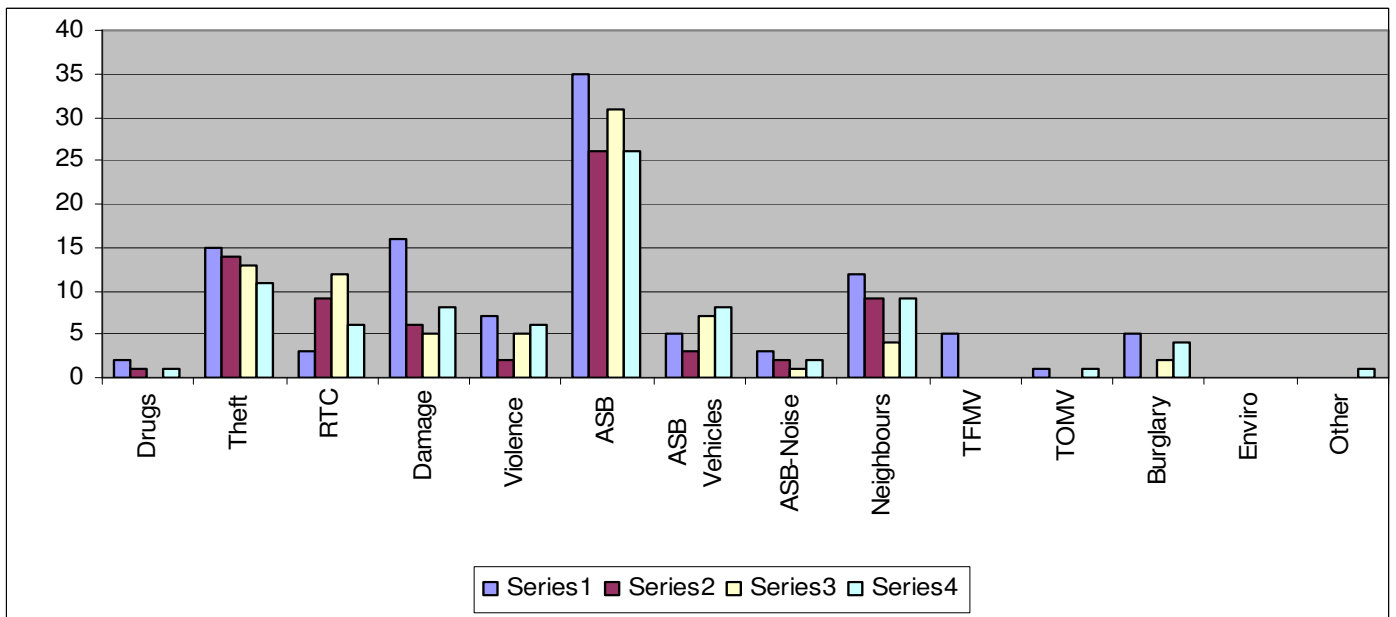

Last 4 weeks Including 14/06/2013(Series 4)

TOMV- Theft of Motor Vehicle

TFMV- Theft from Motor Vehicle

RTC- Road Traffic Collision

ASB- Anti Social Behaviour

More detailed information for your exact neighbourhood can be viewed at:

www.crimereports.co.uk