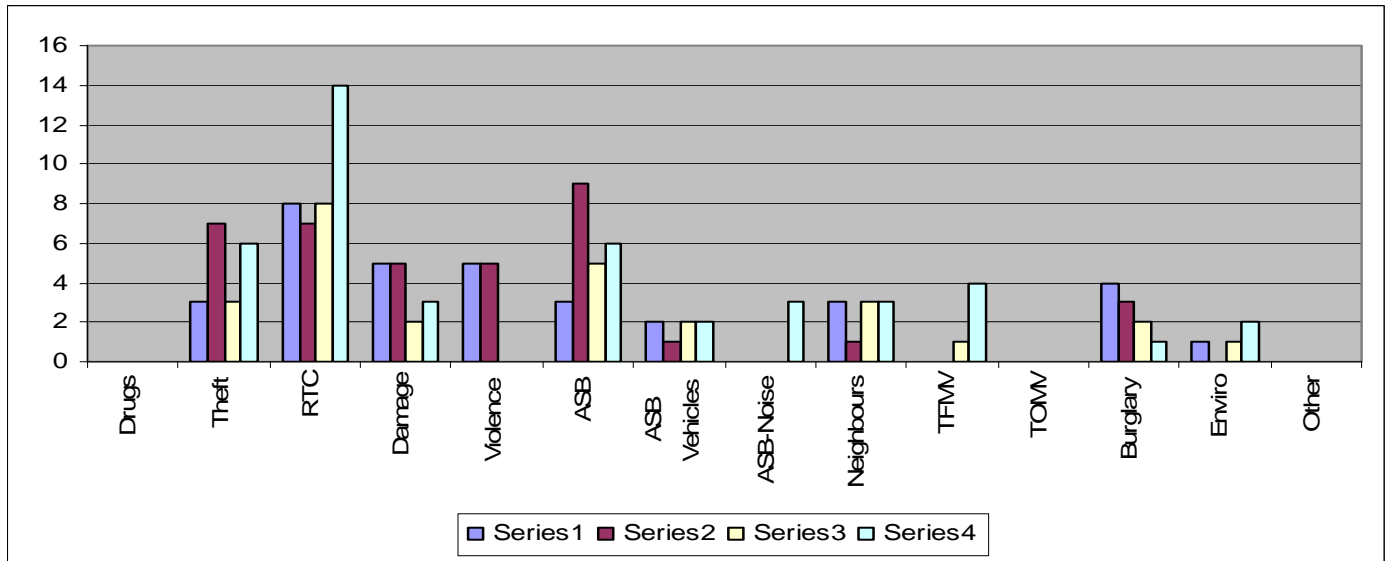

Crime Reports Data- Week Ending 07/06/2013(Including 101 Calls)

Last 4 weeks Including 07/06/2013(Series 4)

TOMV- Theft of Motor Vehicle

TFMV- Theft from Motor Vehicle

RTC- Road Traffic Collision

ASB- Anti Social Behaviour