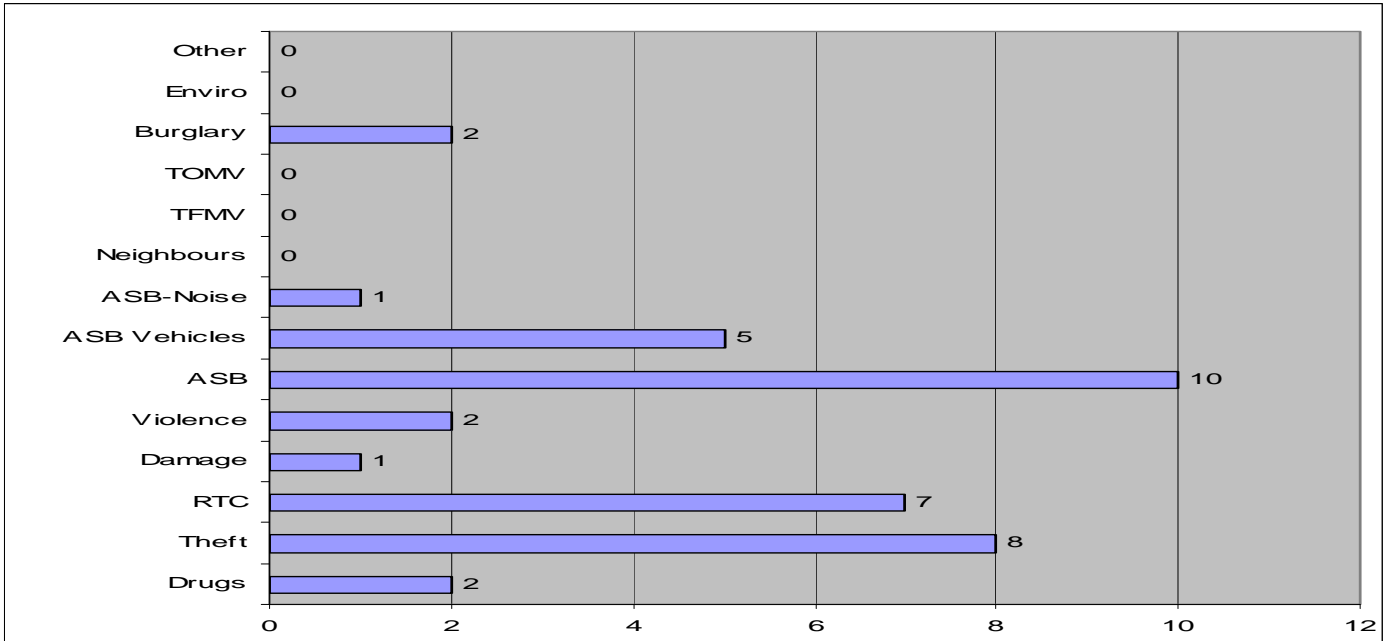

Crime Reports Data- Week Ending 07/06/2013(Including 101 Calls)