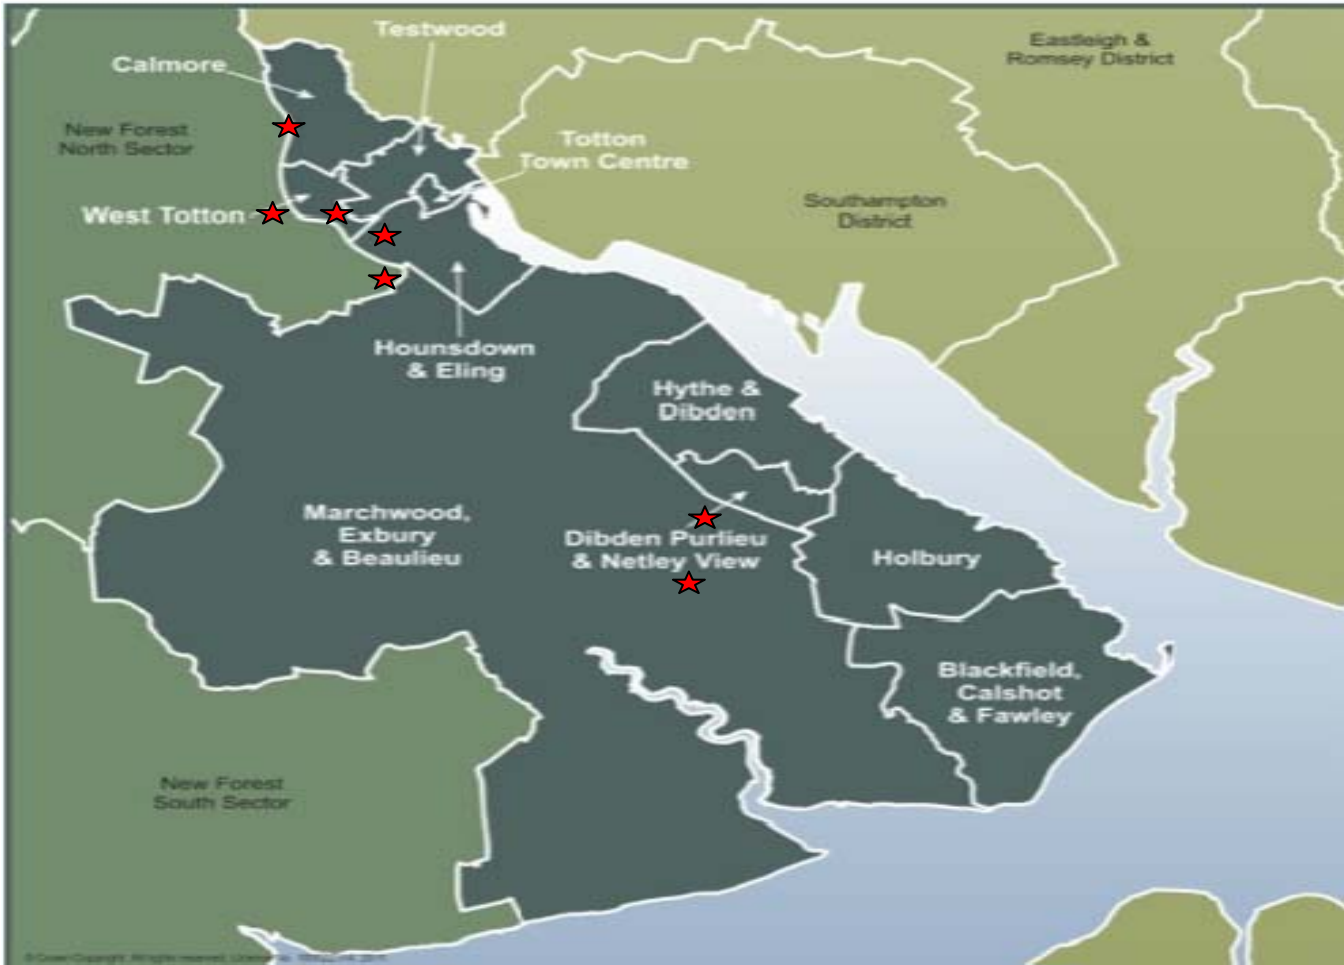

More detailed information for your exact neighbourhood can be viewed at:

www.crimereports.co.uk

New Forest East

- Blackfield, Calshot & Fawley
- Calmore
- Dibden Purlieu & Netley View
- Holbury
- Hounsdown & Eling
- Hythe And Dibden
- Marchwood, Exbury & Beaulieu
- Testwood
- Totton Town Centre
- West Totton