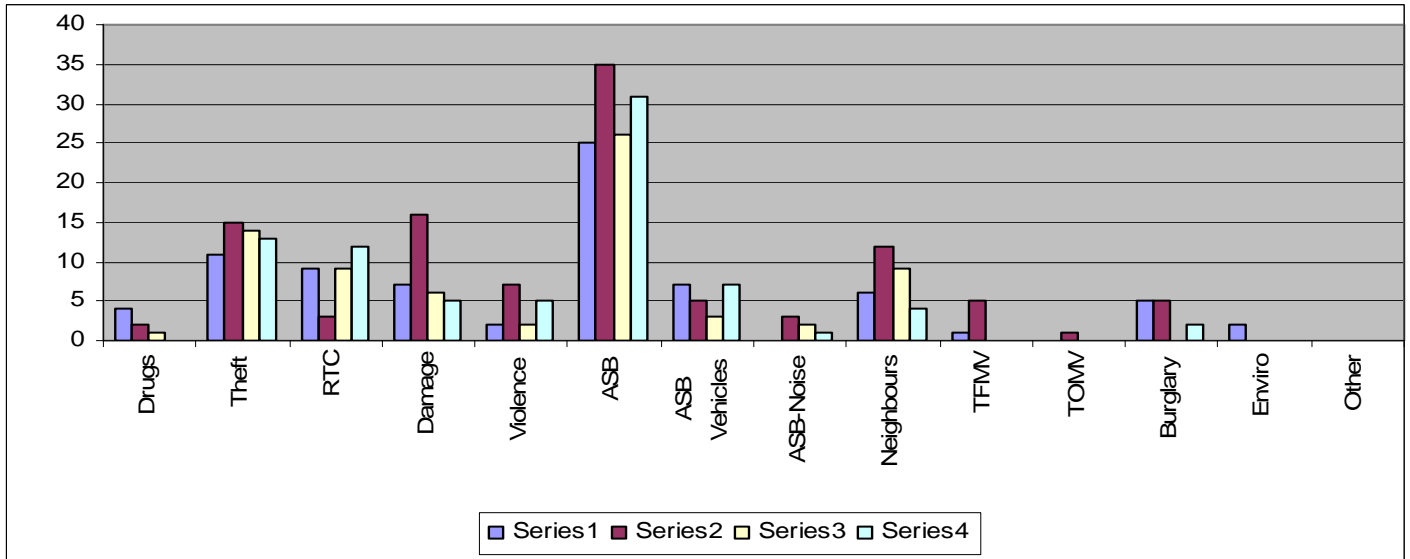

Last 4 weeks Including 07/06/2013(Series 4)

TOMV- Theft of Motor Vehicle

TFMV- Theft from Motor Vehicle

RTC- Road Traffic Collision

ASB- Anti Social Behaviour

More detailed information for your exact neighbourhood can be viewed at:

www.crimereports.co.uk