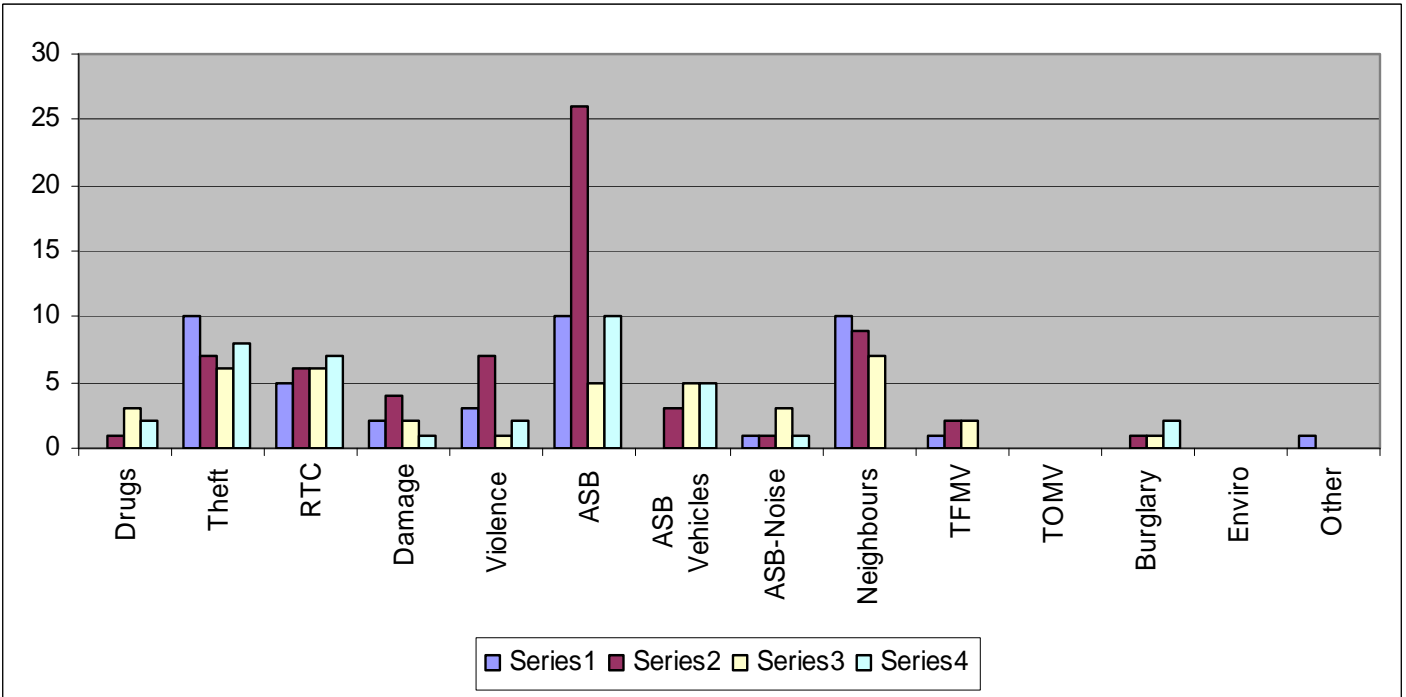

Last 4 weeks Including 07/06/2013(Series 4)

TOMV- Theft of Motor Vehicle

TFMV- Theft from Motor Vehicle

RTC- Road Traffic Collision

ASB- Anti Social Behaviour

More detailed information for your exact neighbourhood can be viewed at:

www.crimereports.co.uk