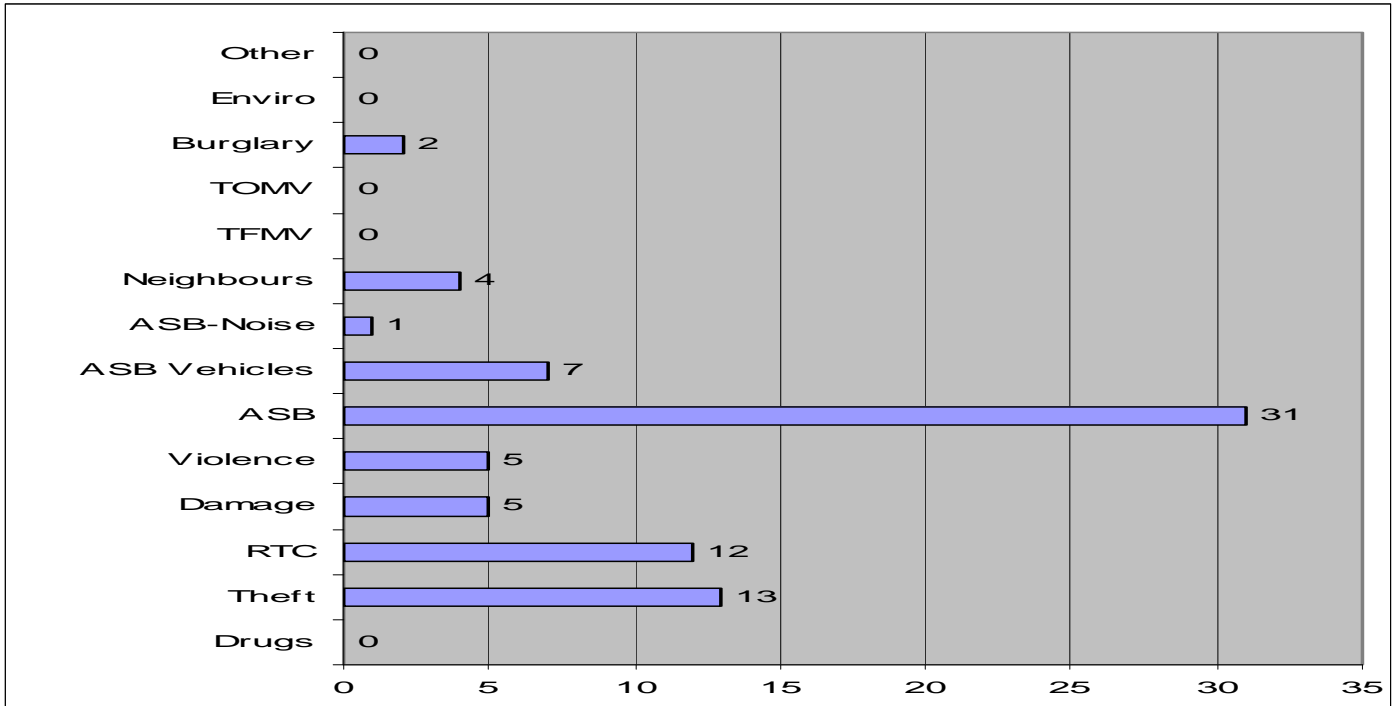

Crime Reports Data- Week Ending 07/06/2013(Including 101 Calls)