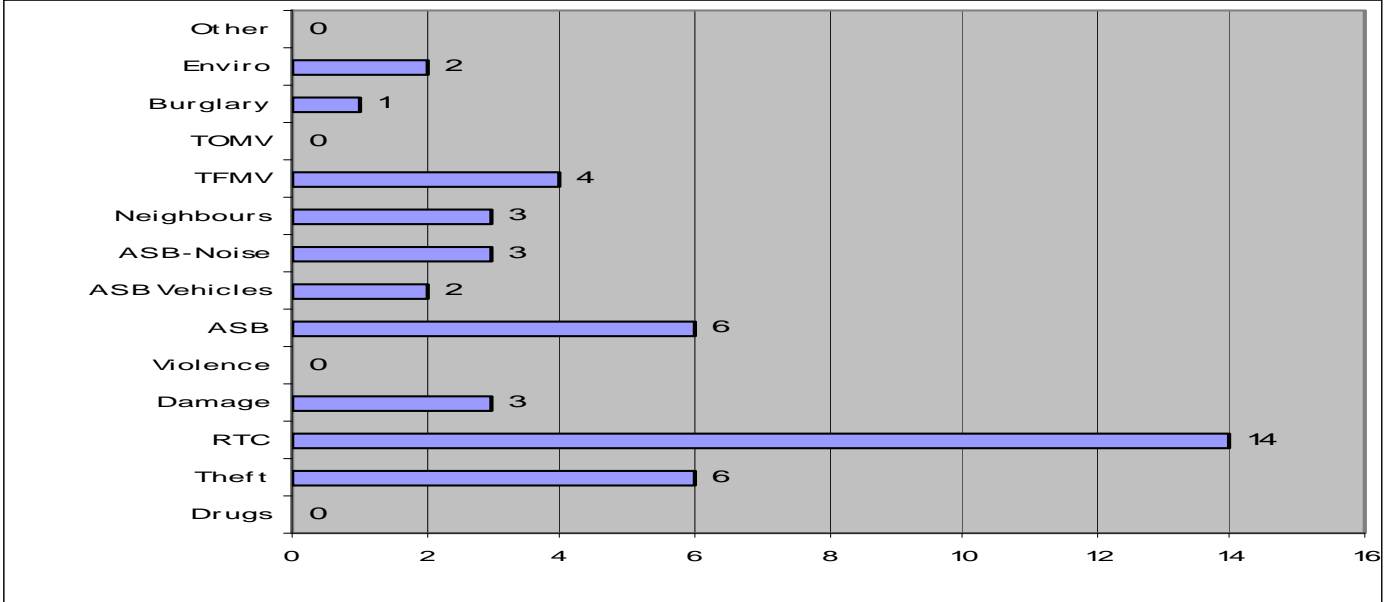

Crime Reports Data- Week Ending 07/06/2013(Including 101 Calls)

Last 4 weeks Including 07/06/2013(Series 4)

TOMV- Theft of Motor Vehicle

TFMV- Theft from Motor Vehicle

RTC- Road Traffic Collision

ASB- Anti Social Behaviour