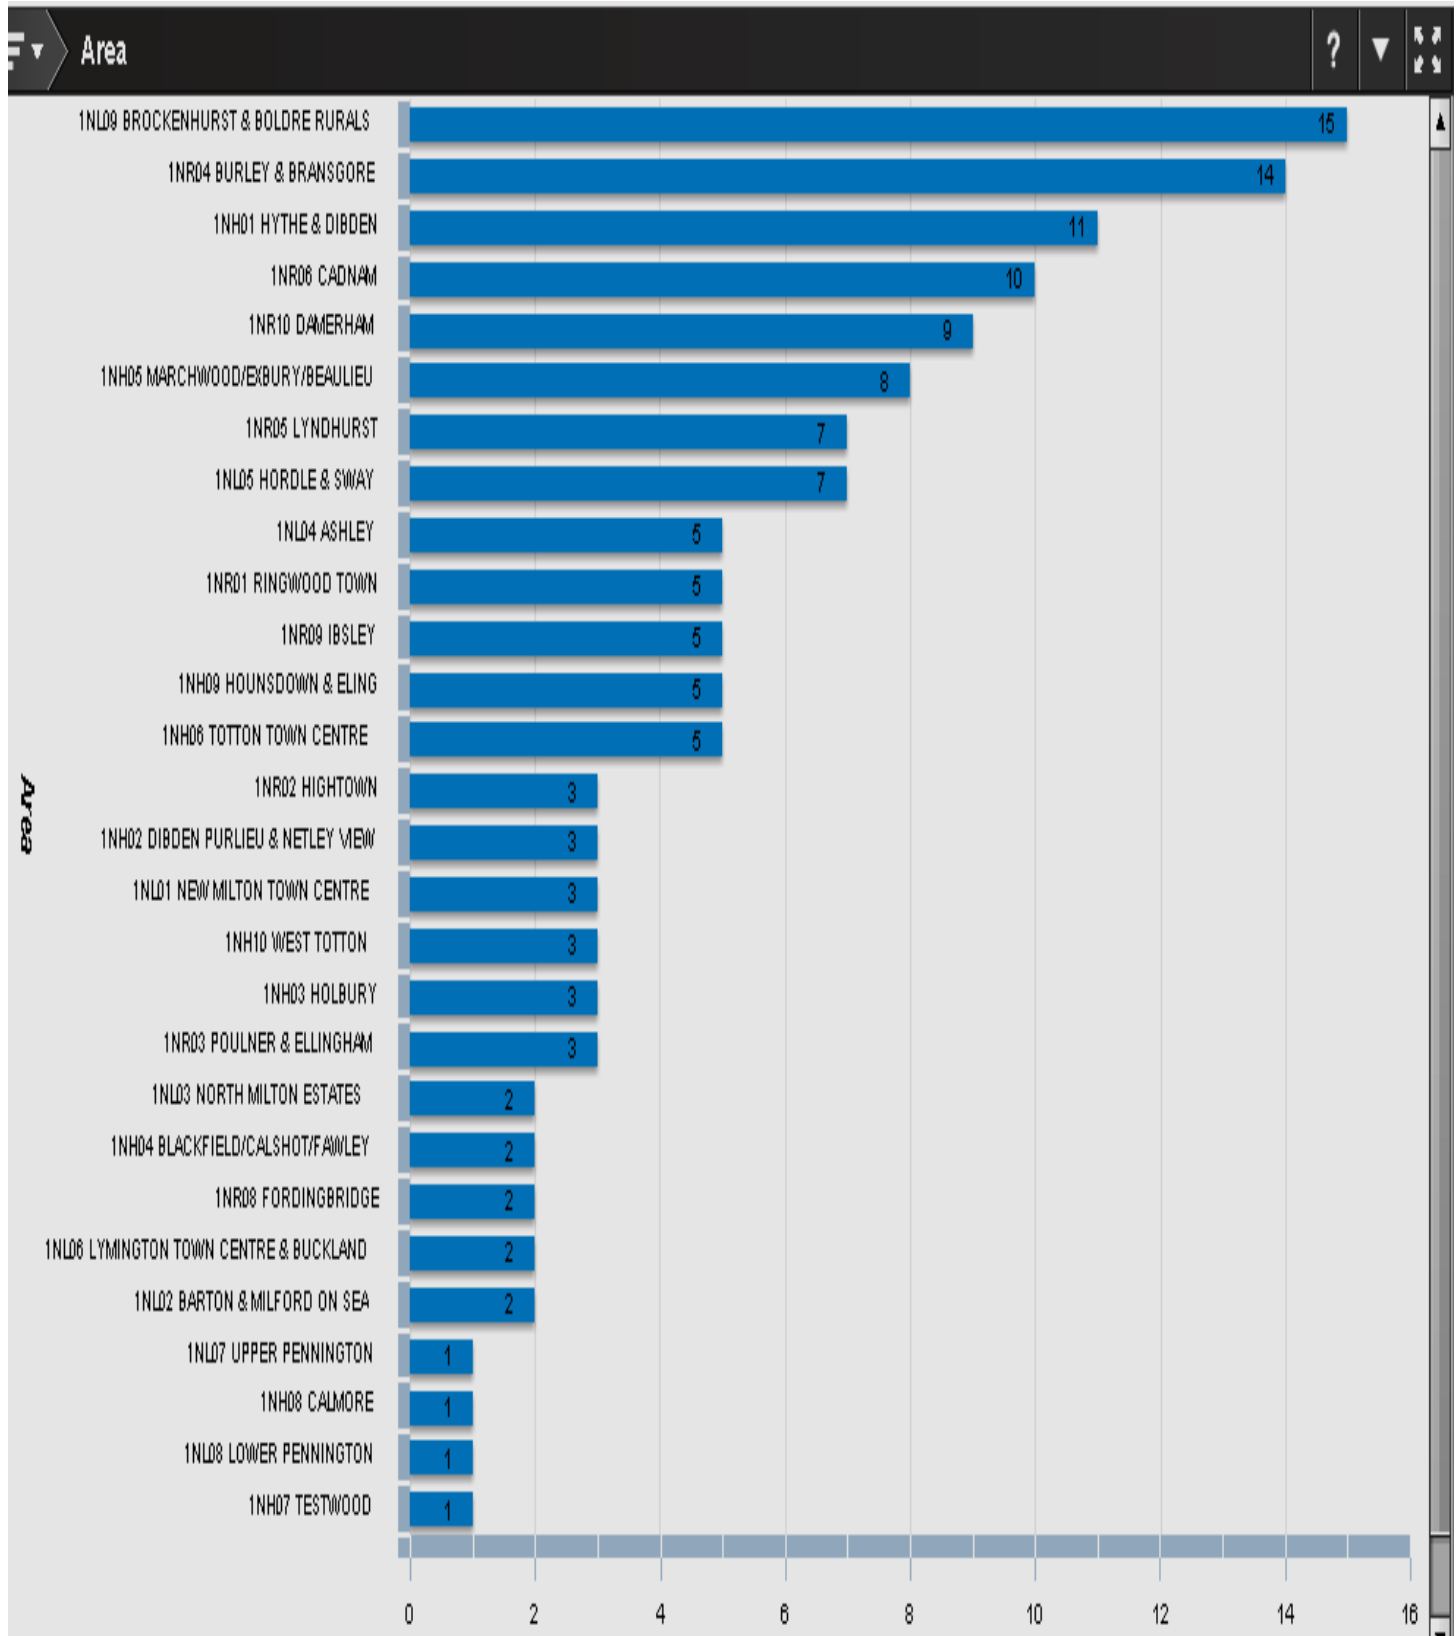

Road Traffic Incidents(RTI's) Last 30 Days