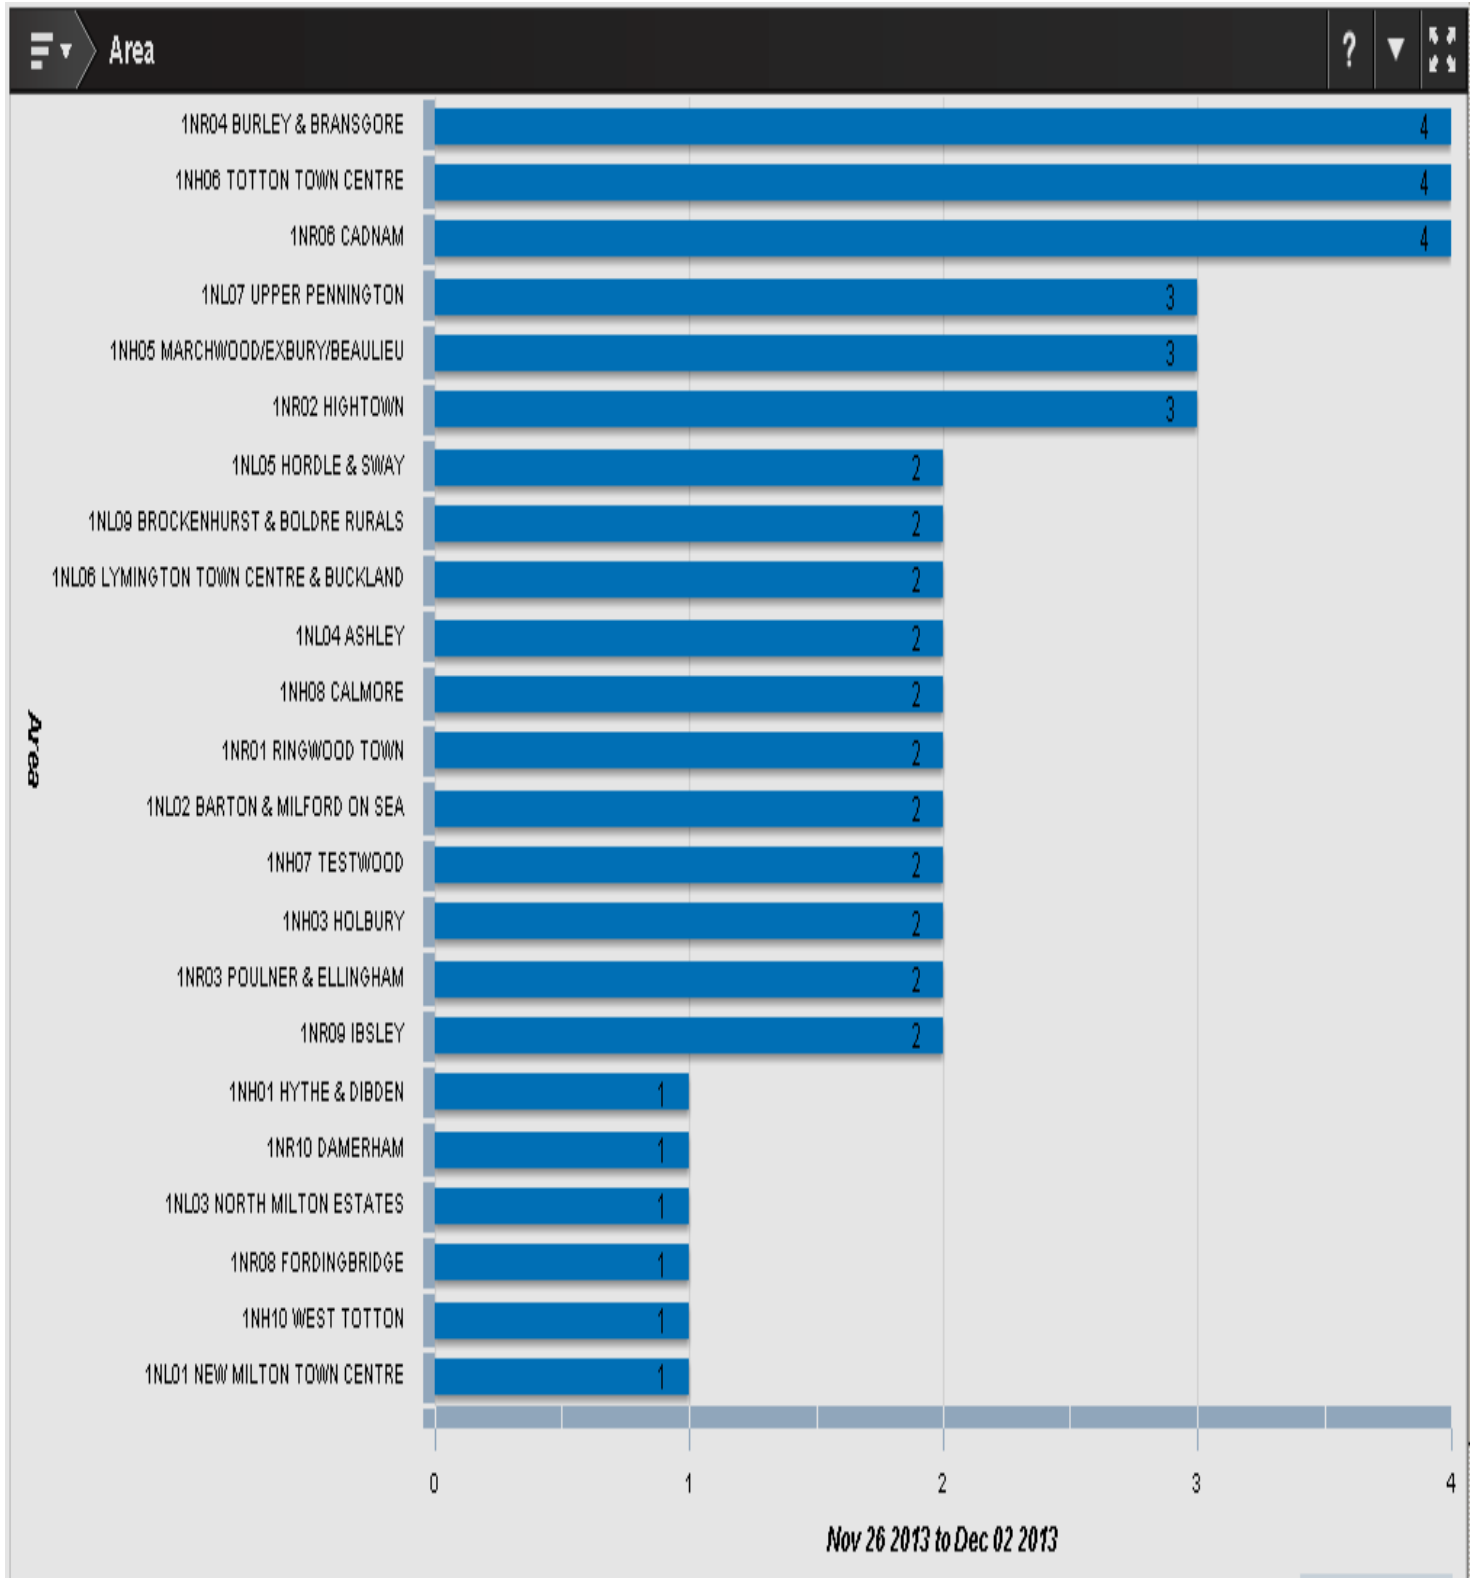

[Contact an Officer Form](#)

New Forest North Sector- Last 7 Days

New Forest East Sector- Last 7 Days

New Forest South Sector- Last 7 Days

Recorded Incidents of ASB last 7 Days by Area

Recorded Incidents of ASB in Last 30 Days by Area

Recorded Incidents of Damage in Last 30 days by Area

Recorded Incidents of Theft, Burglary or Robbery in Last 7 Days

Recorded Incidents of Theft, Burglary or Robbery in the Last 30 days

Recorded Incidents of Vehicle Crime(Theft From & Theft of Motor Vehicle) in Last 30 Days