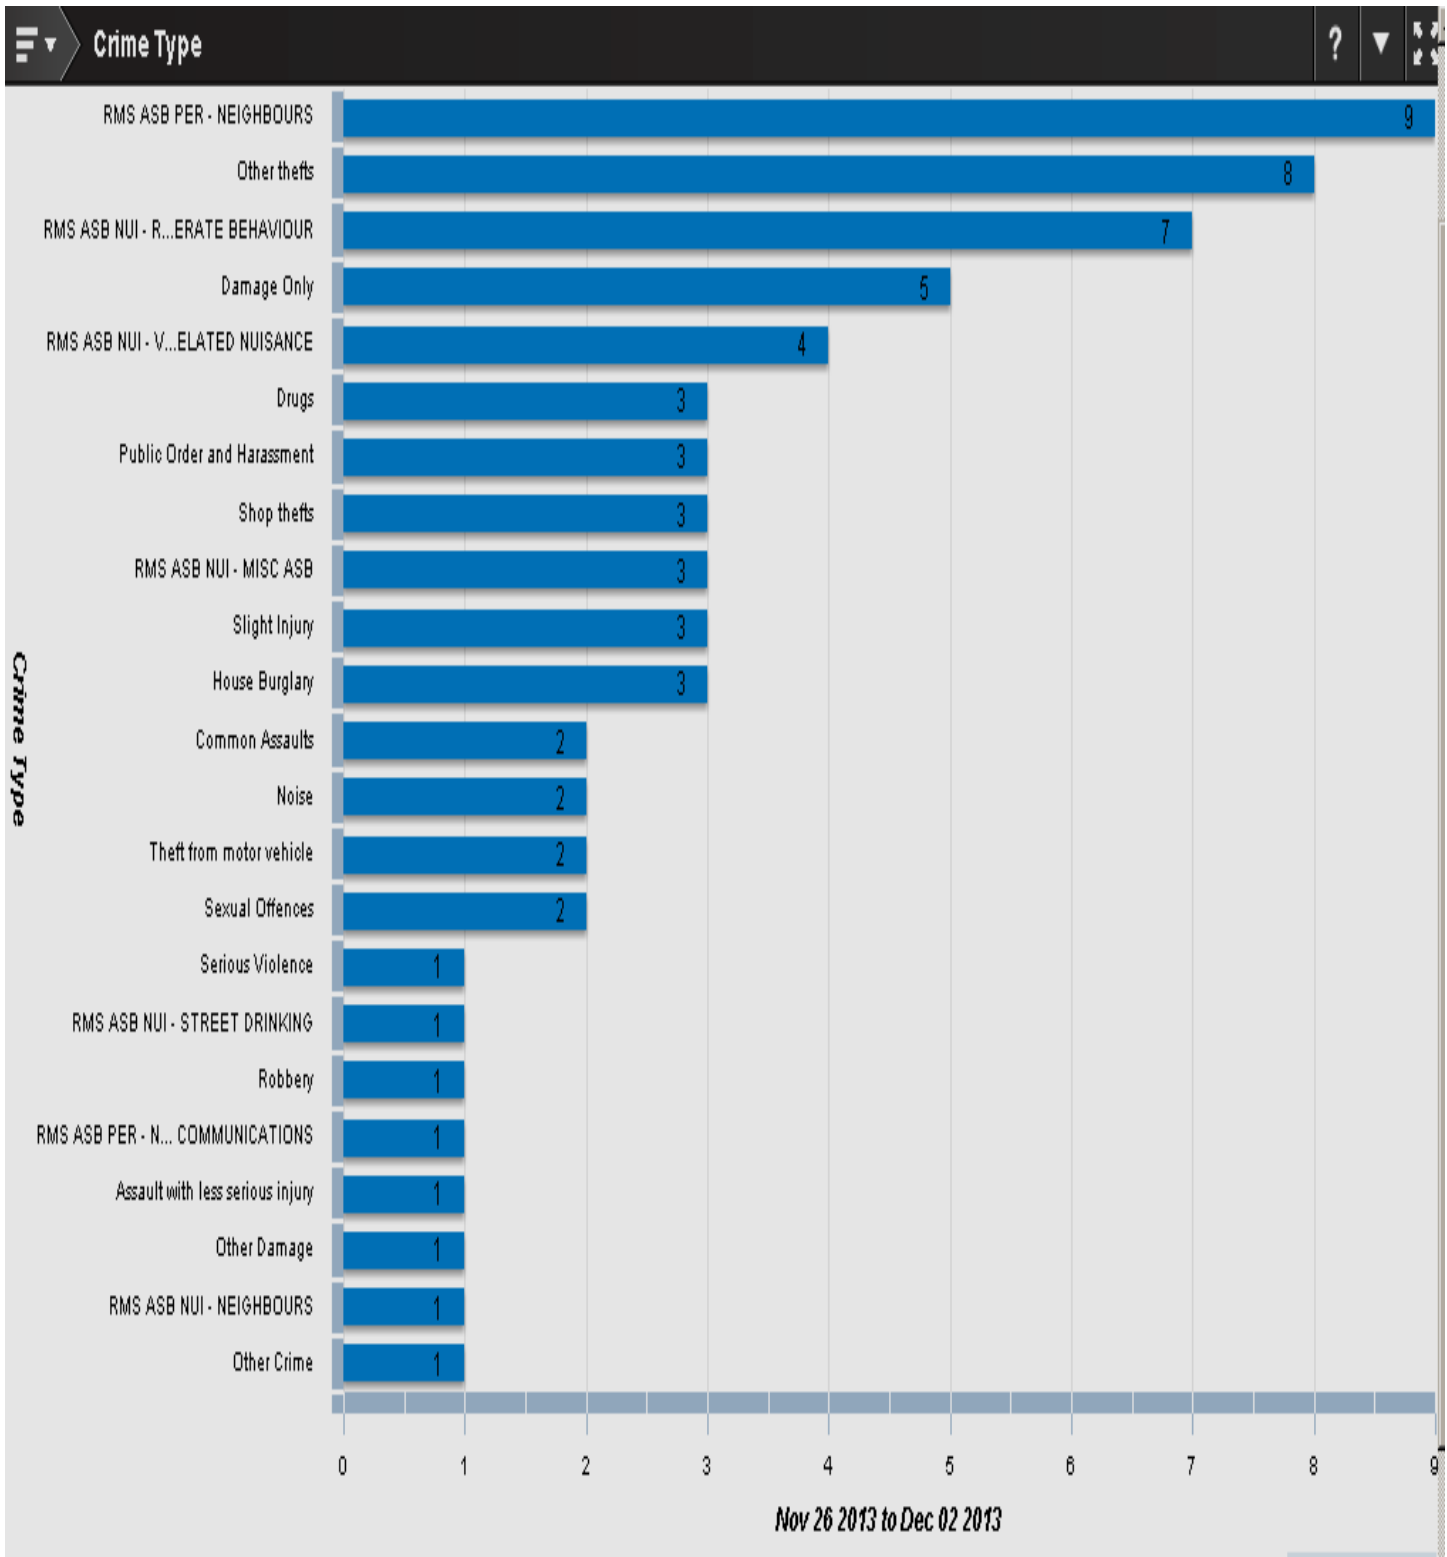

[Contact an Officer Form](#)

New Forest North Sector- Last 7 Days

New Forest East Sector- Last 7 Days

New Forest South Sector- Last 7 Days

Recorded Incidents of ASB last 7 Days by Area

Recorded Incidents of ASB in Last 30 Days by Area