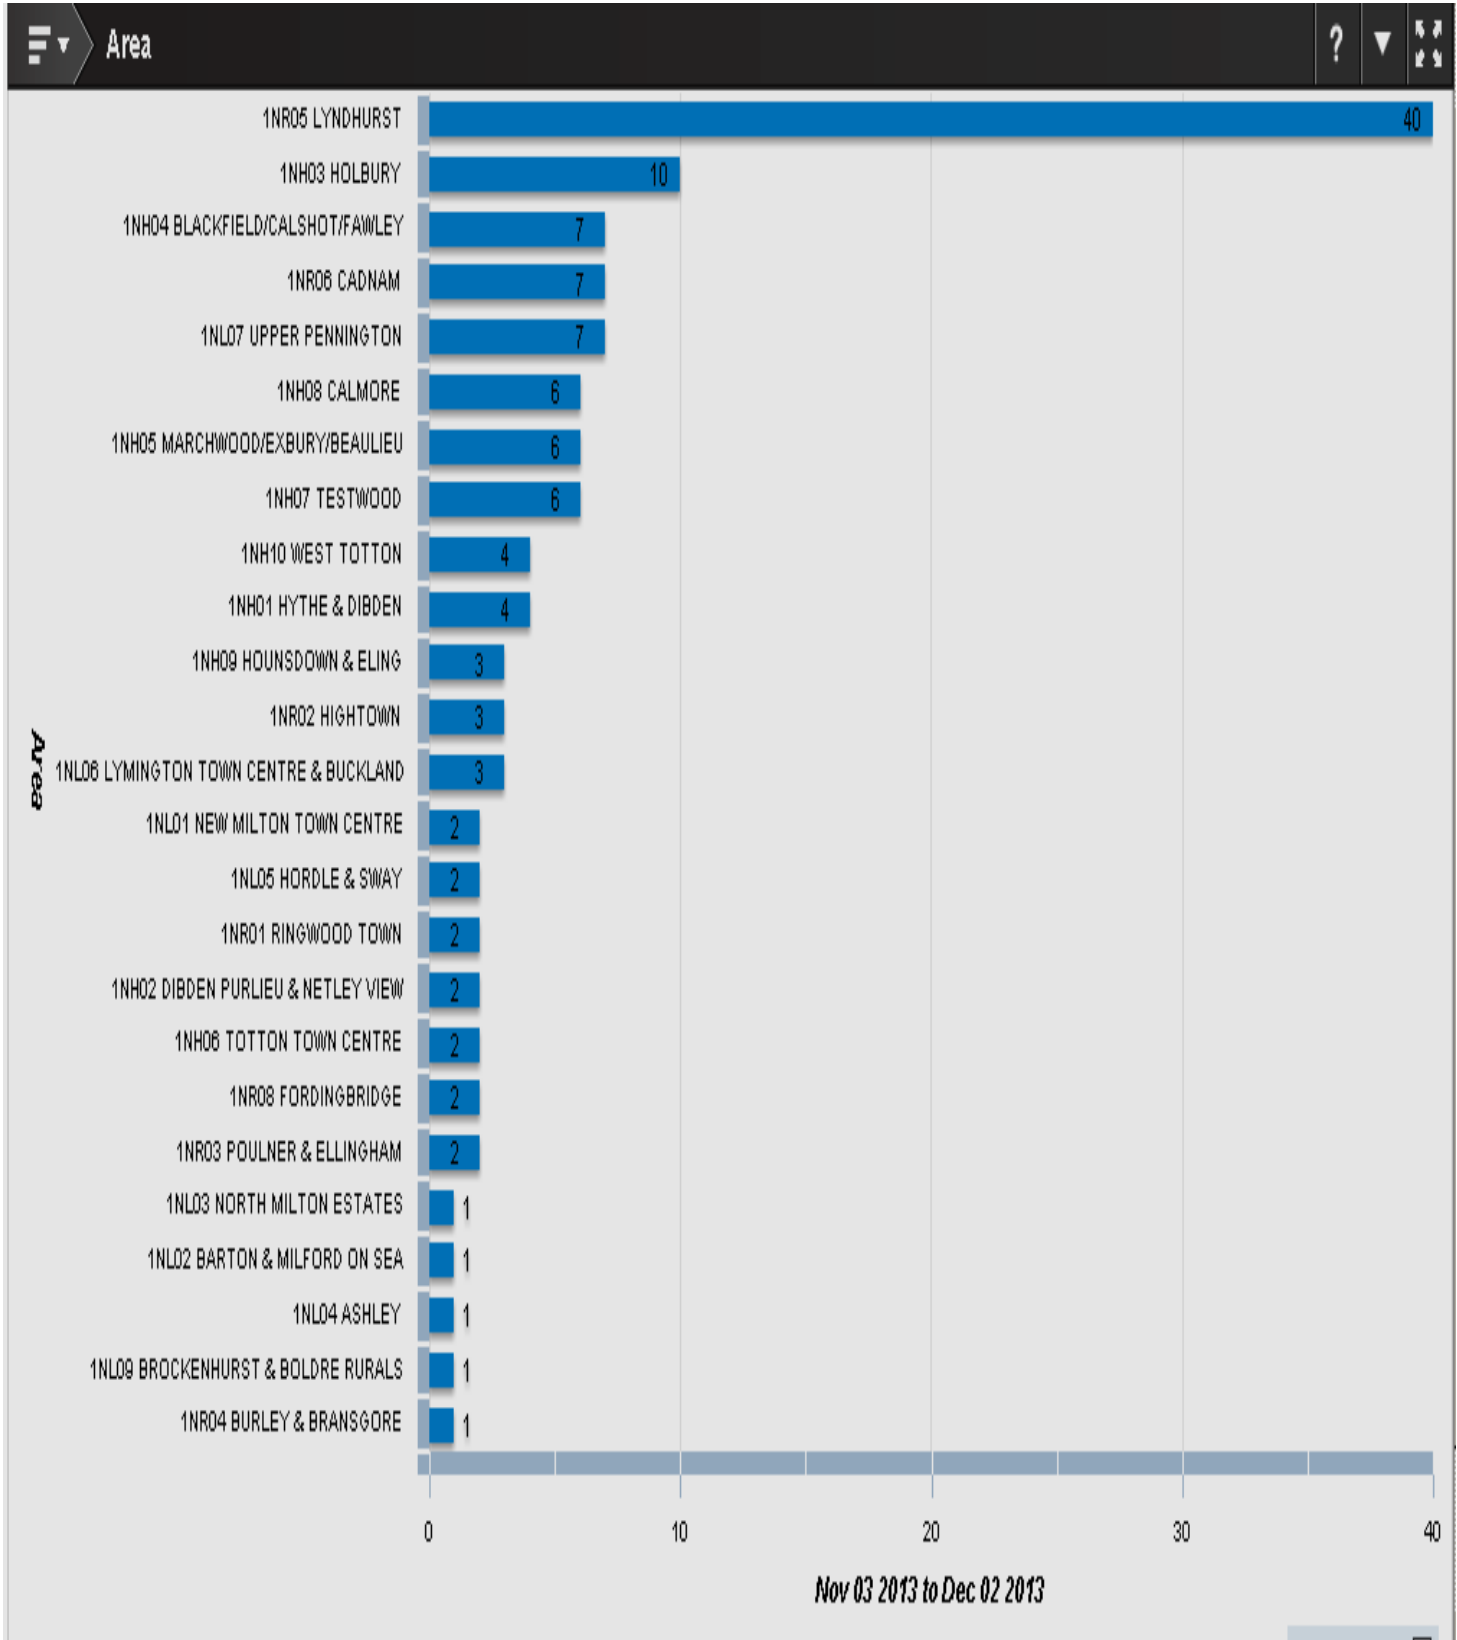

[Contact an Officer Form](#)

New Forest North Sector- Last 7 Days

New Forest East Sector- Last 7 Days

New Forest South Sector- Last 7 Days

Recorded Incidents of ASB last 7 Days by Area

Recorded Incidents of ASB in Last 30 Days by Area

Recorded Incidents of Damage in Last 30 days by Area

Recorded Incidents of Theft, Burglary or Robbery in Last 7 Days

Recorded Incidents of Theft, Burglary or Robbery in the Last 30 days

Recorded Incidents of Vehicle Crime(Theft From & Theft of Motor Vehicle) in Last 30 Days