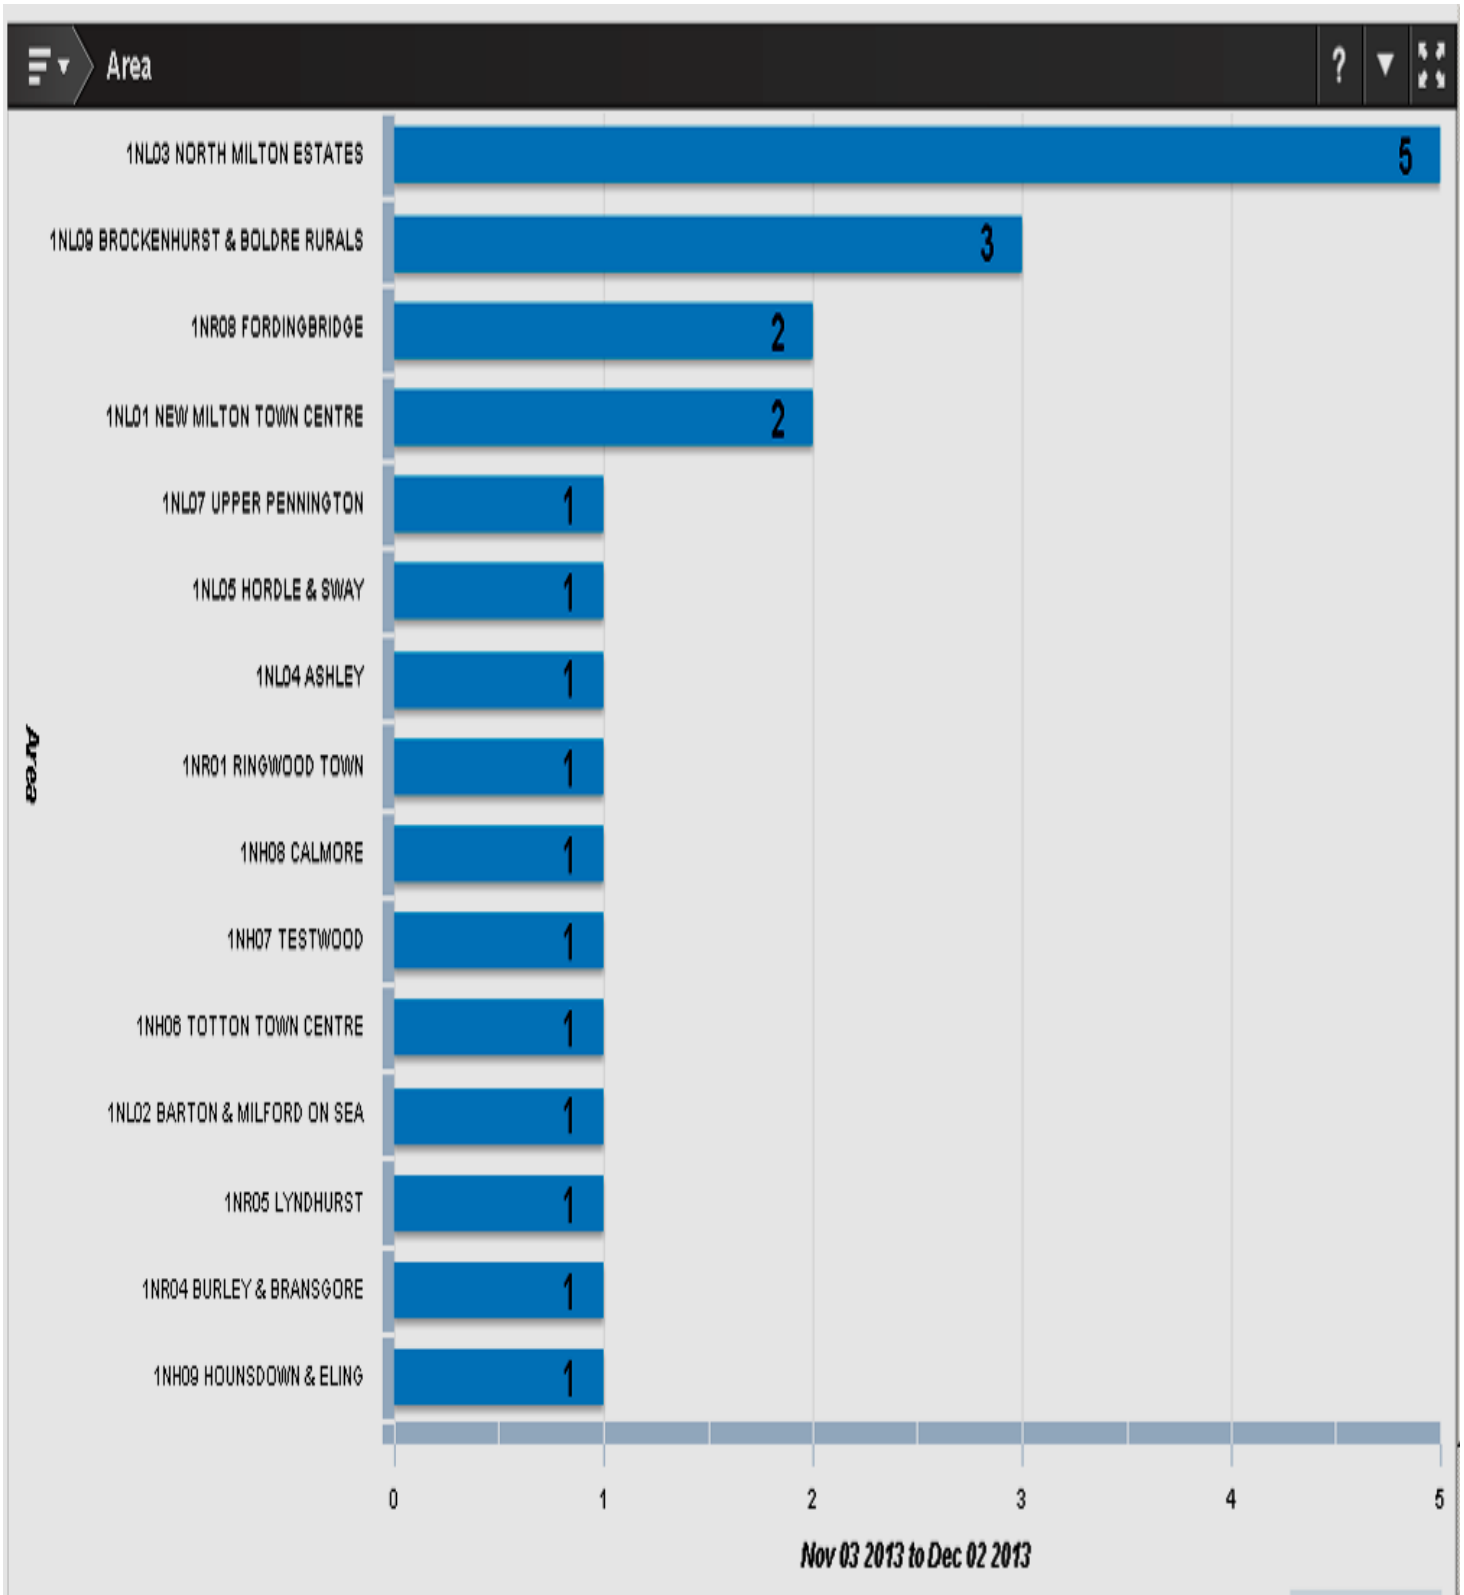

Recorded Drug Incidents in The Last 3 Months