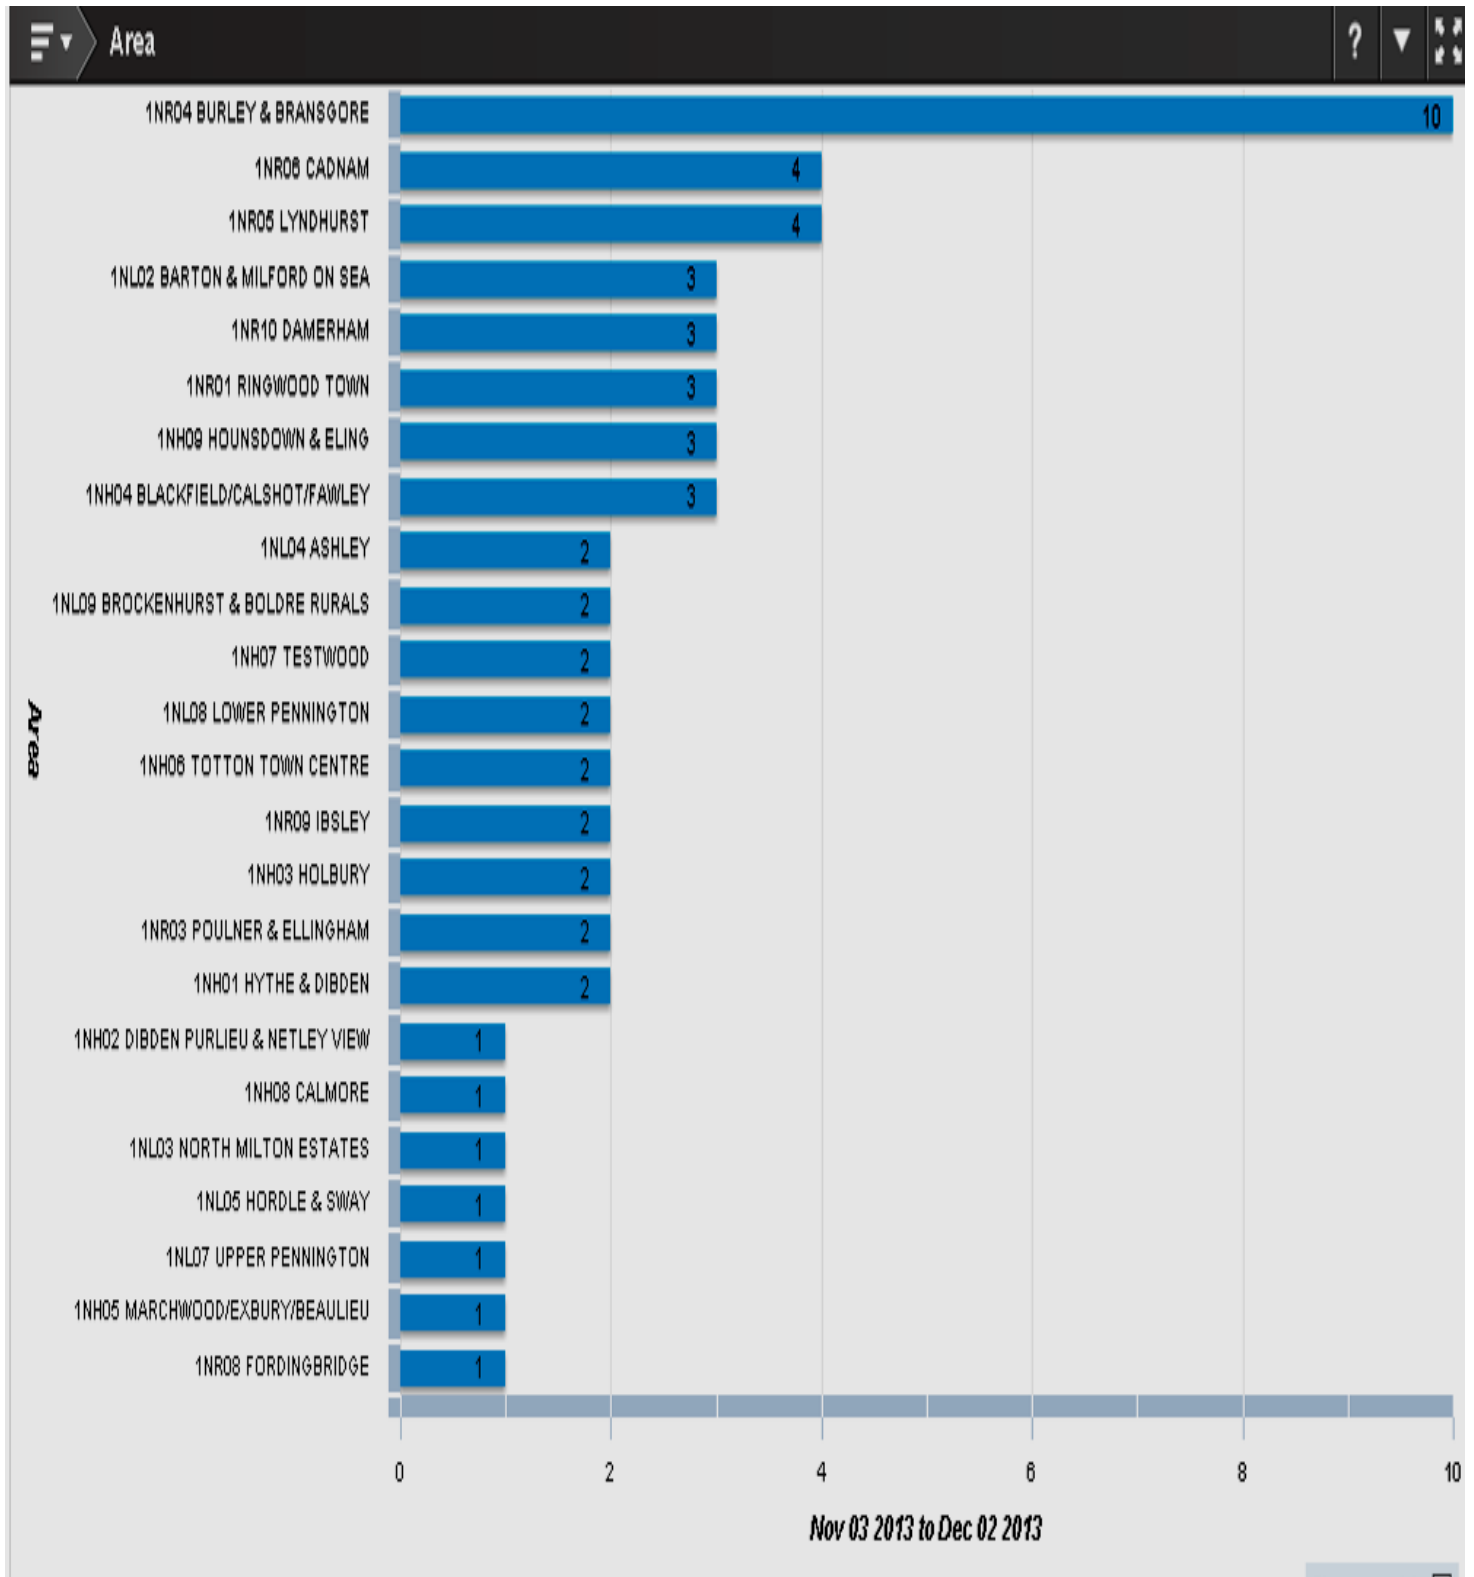

[Contact an Officer Form](#)

New Forest North Sector- Last 7 Days

New Forest East Sector- Last 7 Days

New Forest South Sector- Last 7 Days

Recorded Incidents of ASB last 7 Days by Area

Recorded Incidents of ASB in Last 30 Days by Area

Recorded Incidents of Damage in Last 30 days by Area

Recorded Incidents of Theft, Burglary or Robbery in Last 7 Days

Recorded Incidents of Theft, Burglary or Robbery in the Last 30 days

Recorded Incidents of Vehicle Crime(Theft From & Theft of Motor Vehicle) in Last 30 Days