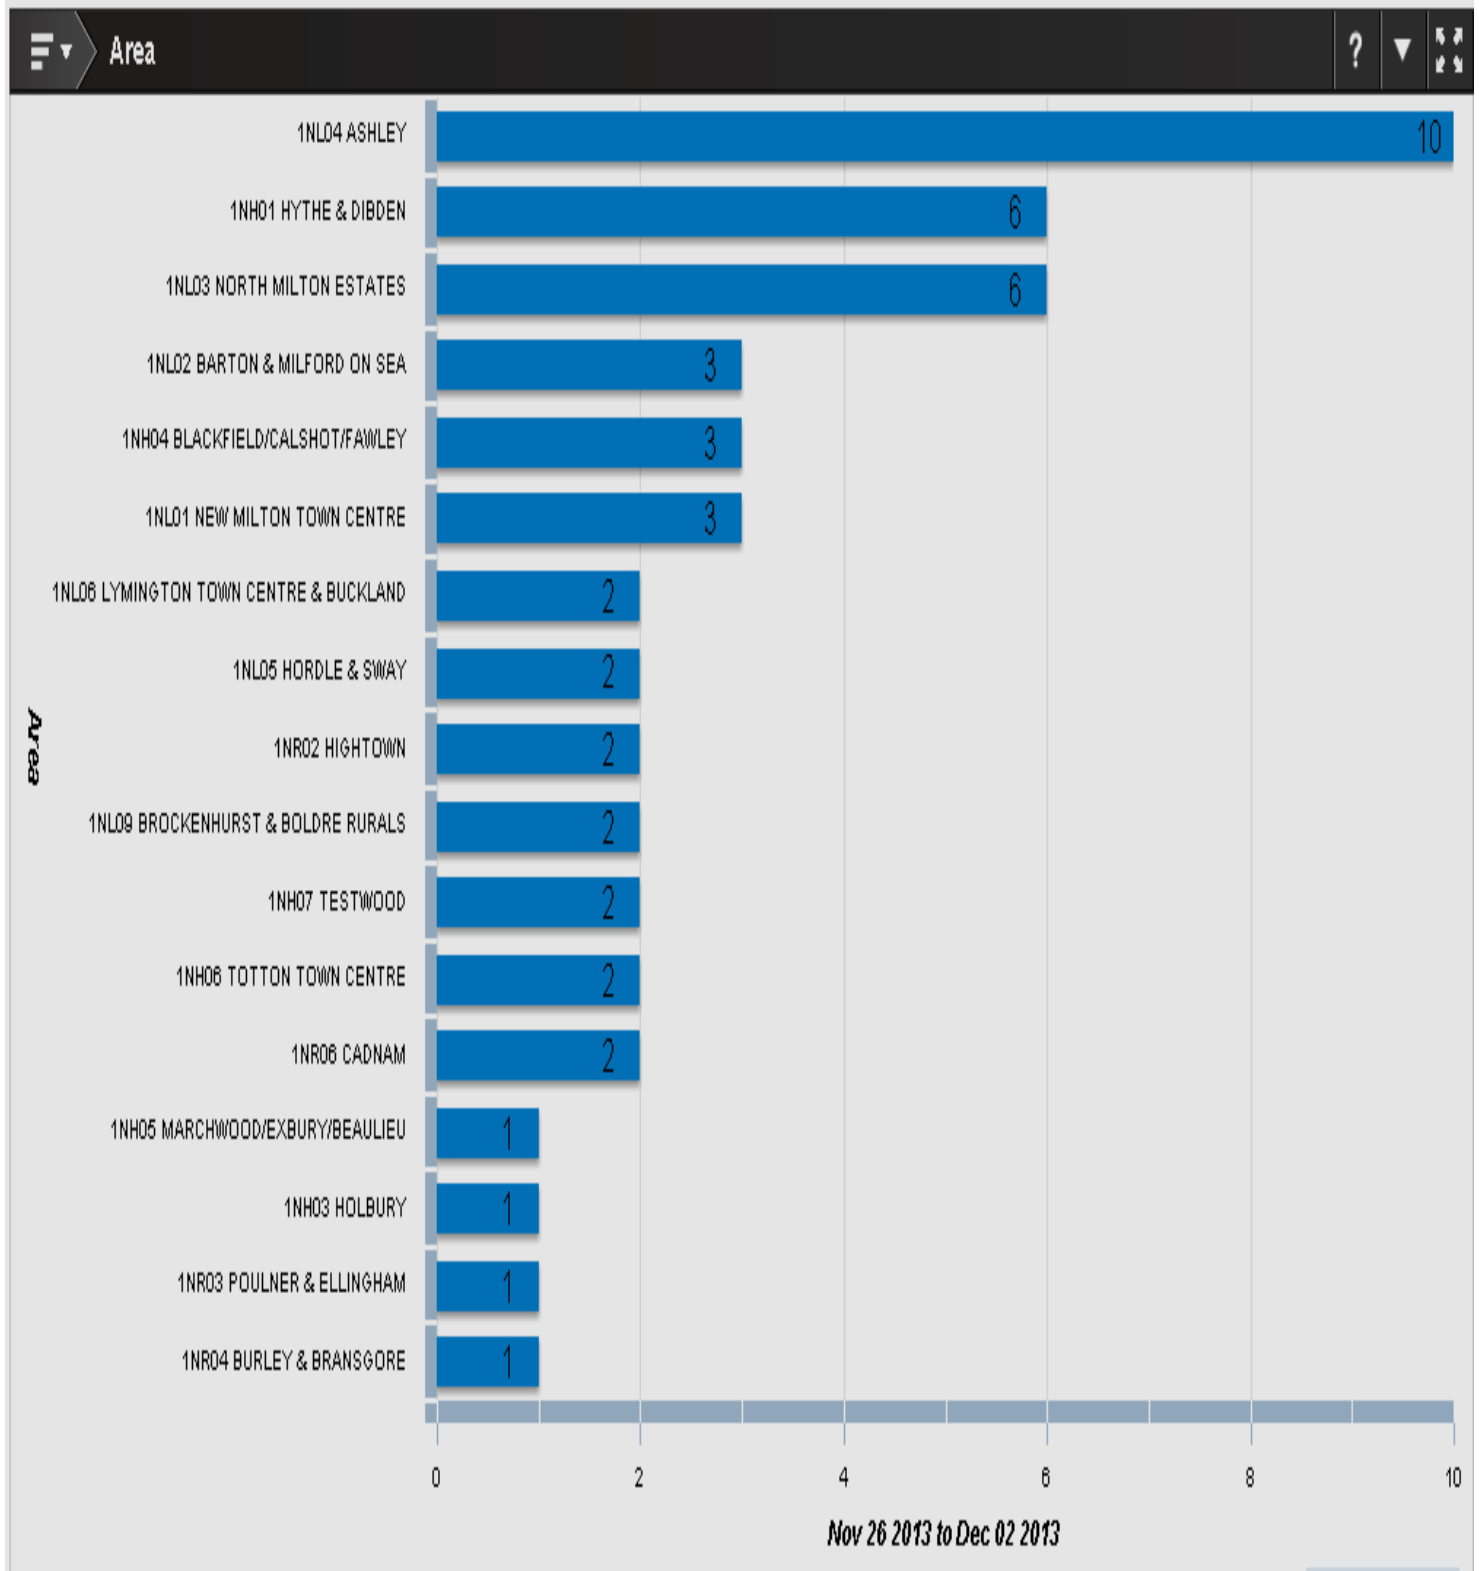

[Contact an Officer Form](#)

New Forest North Sector- Last 7 Days

New Forest East Sector- Last 7 Days

New Forest South Sector- Last 7 Days

Recorded Incidents of ASB last 7 Days by Area

Recorded Incidents of ASB in Last 30 Days by Area

Recorded Incidents of Damage in Last 30 days by Area

Recorded Incidents of Theft, Burglary or Robbery in Last 7 Days

Recorded Incidents of Theft, Burglary or Robbery in the Last 30 days

Recorded Incidents of Vehicle Crime(Theft From & Theft of Motor Vehicle) in Last 30 Days