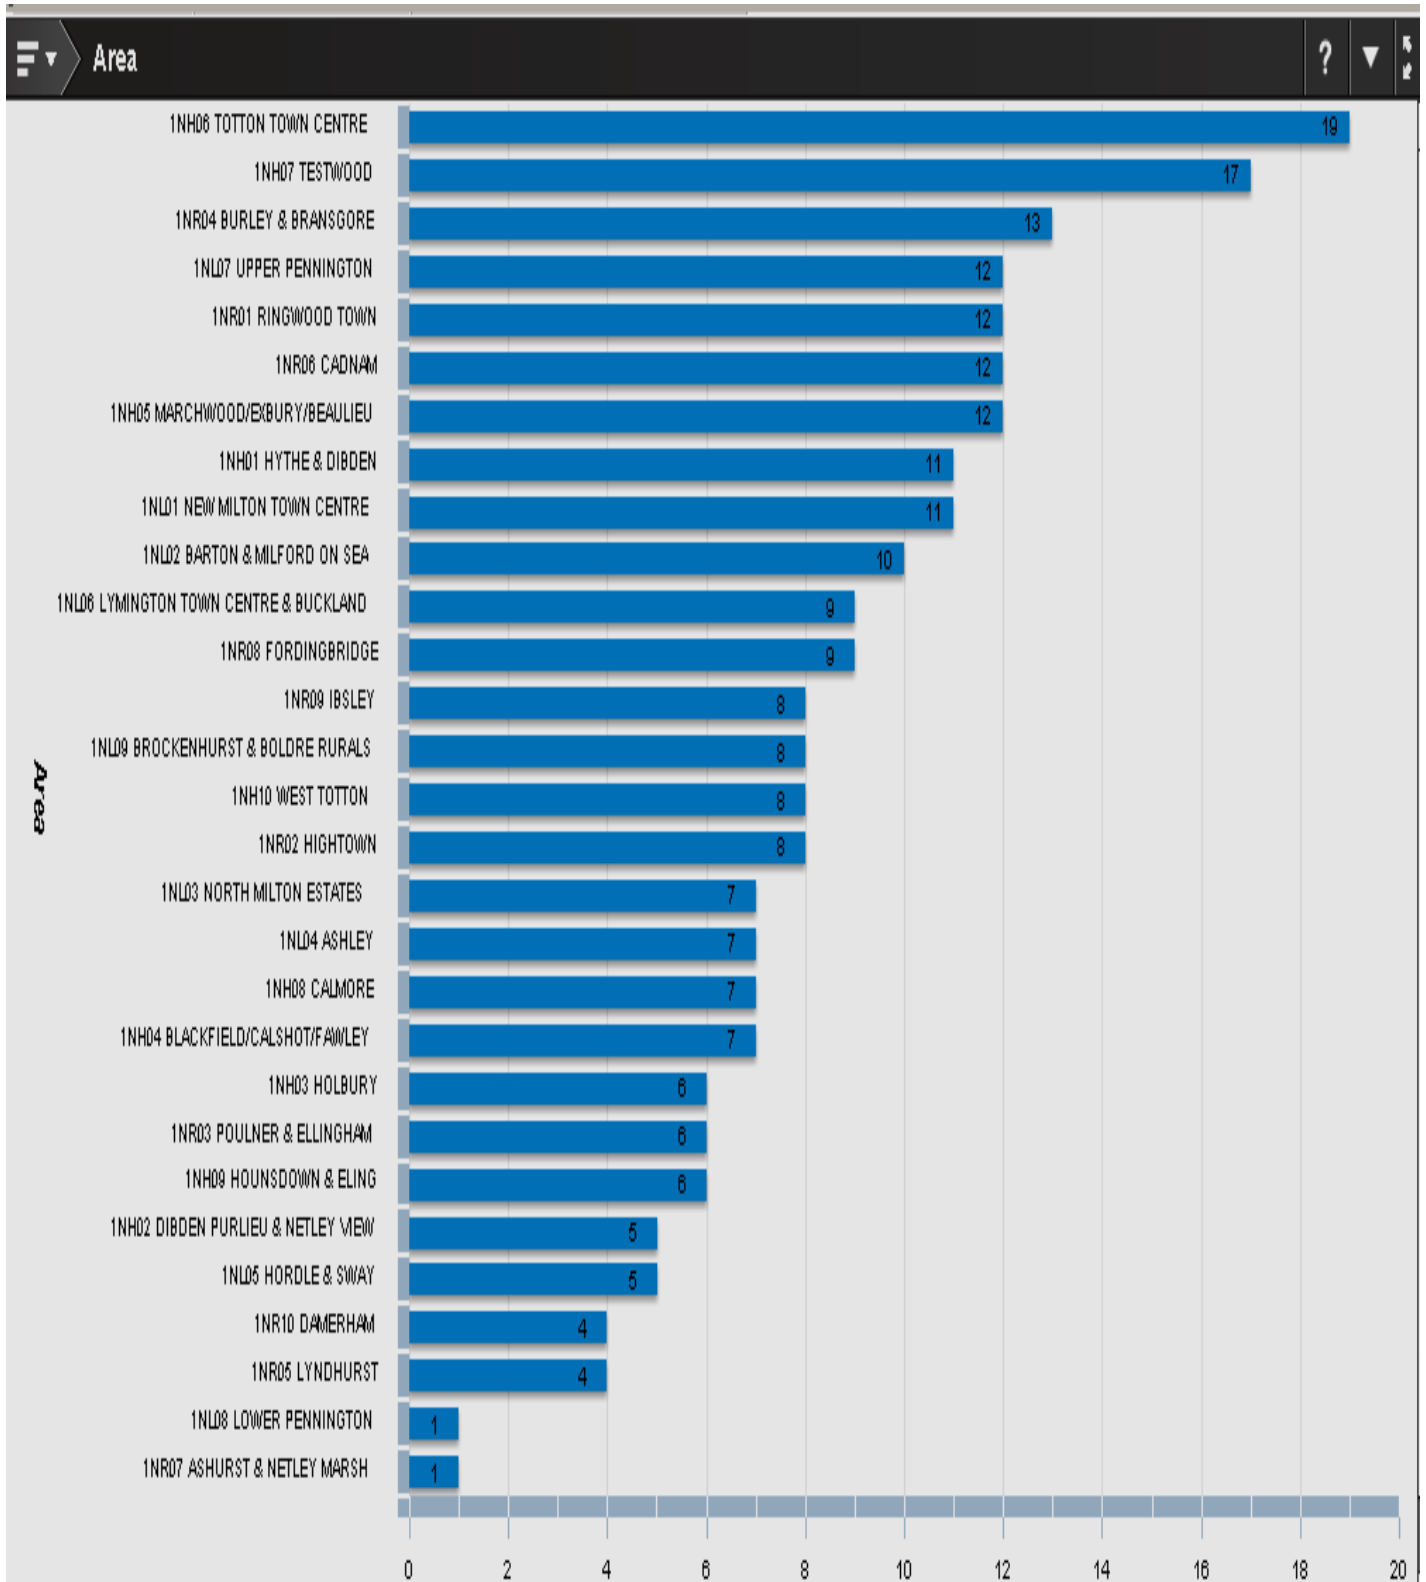

Recorded Incidents of Theft, Burglary or Robbery in the Last 30 days