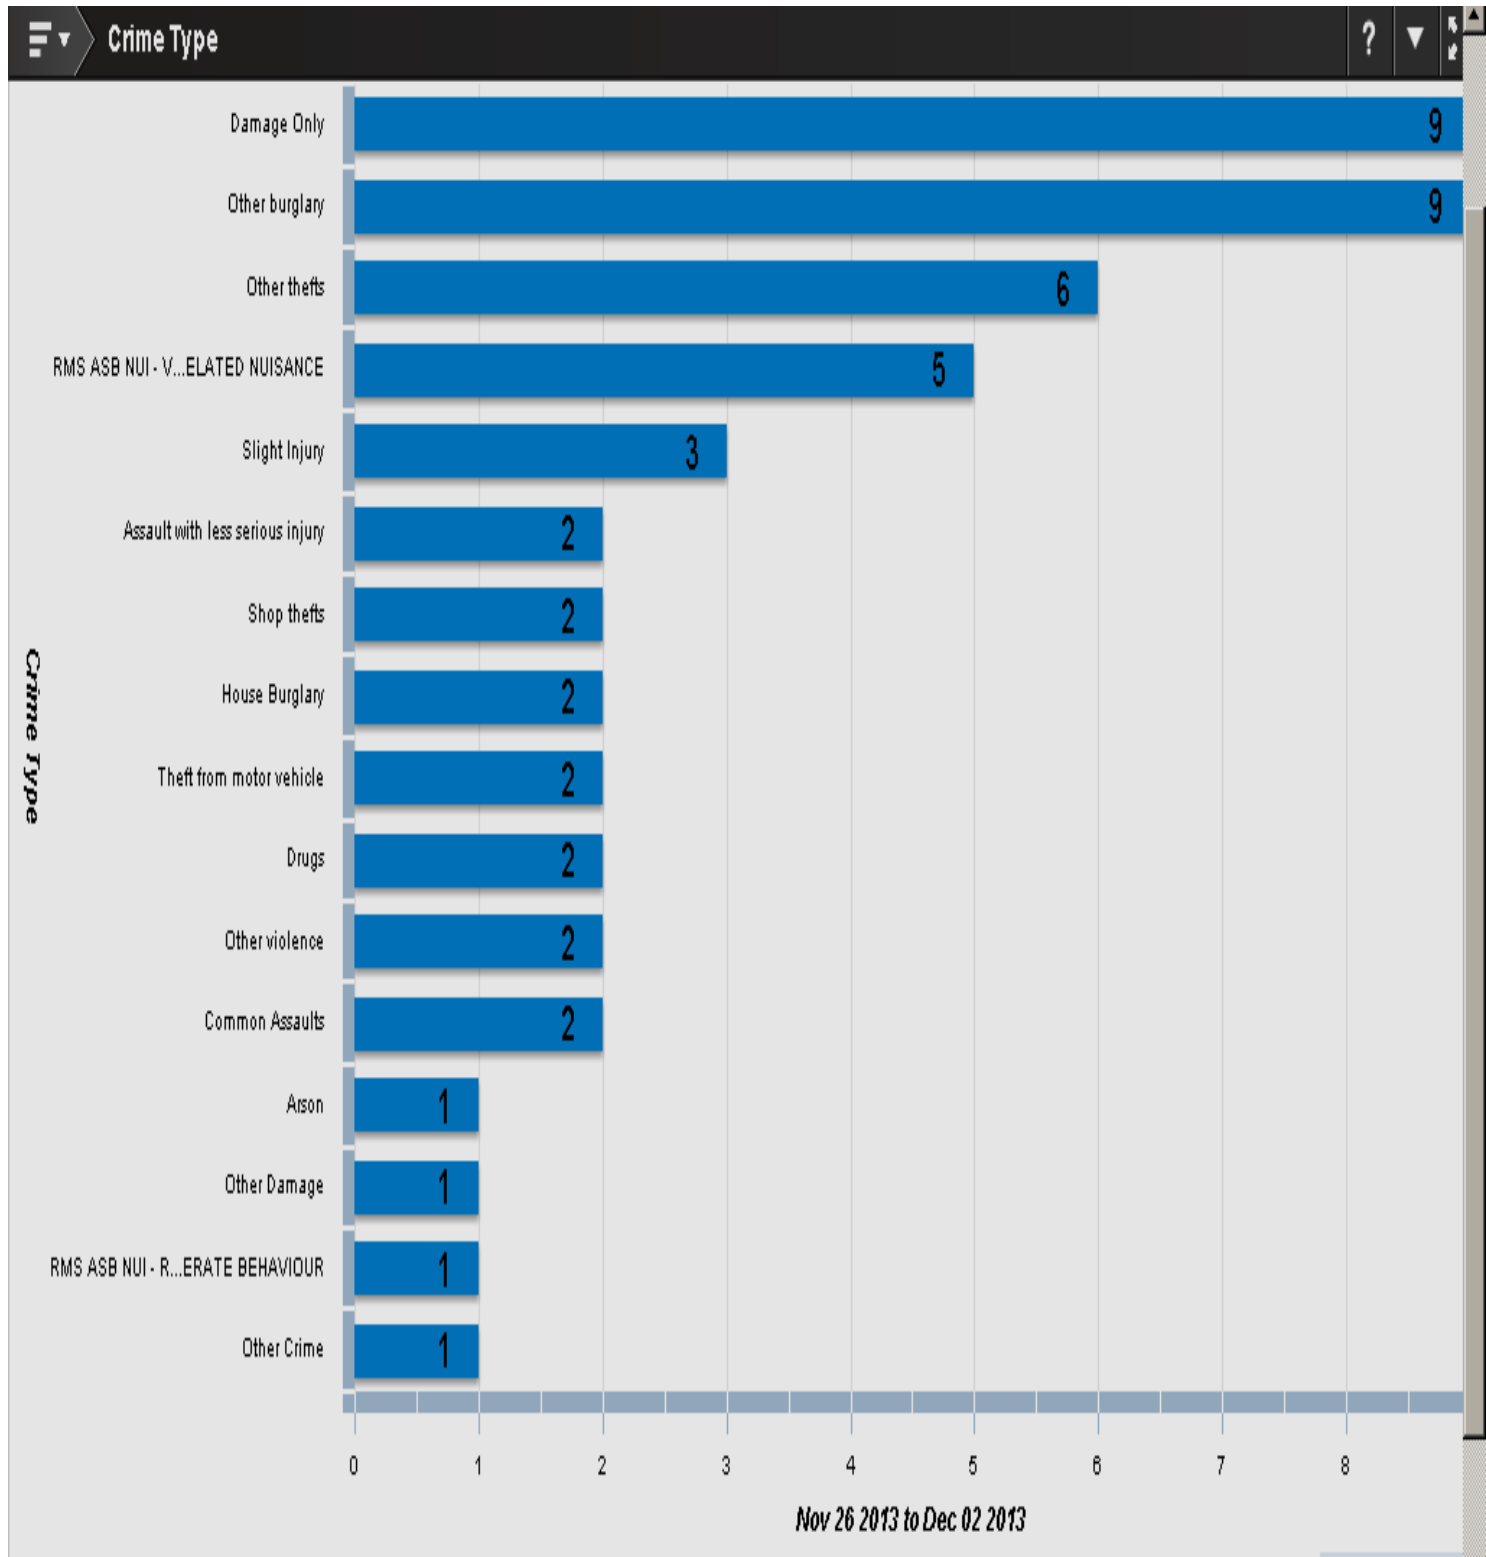

[Contact an Officer Form](#)

New Forest North Sector- Last 7 Days

New Forest East Sector- Last 7 Days

New Forest South Sector- Last 7 Days

Recorded Incidents of ASB last 7 Days by Area

Recorded Incidents of ASB in Last 30 Days by Area