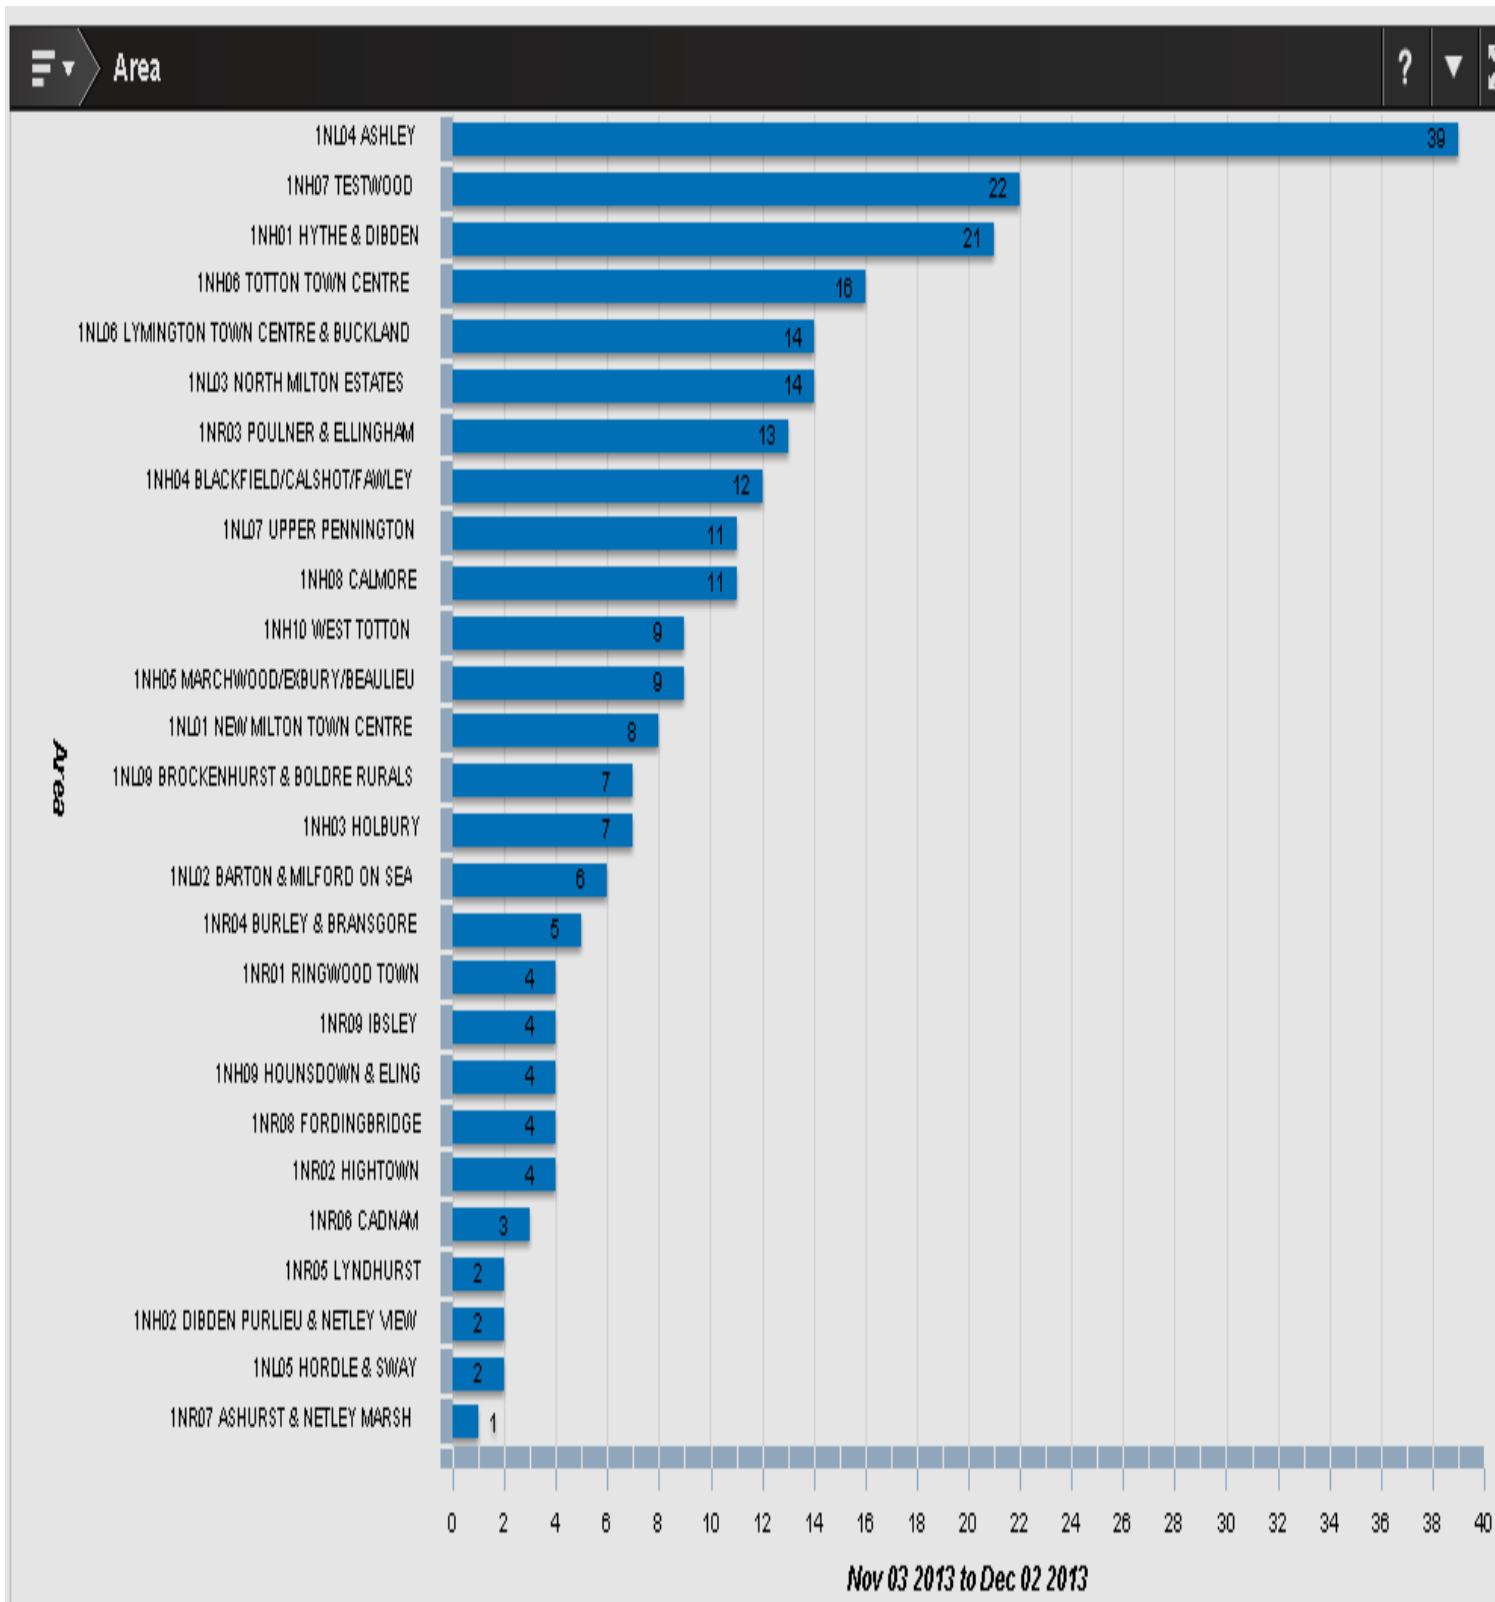

[Contact an Officer Form](#)

New Forest North Sector- Last 7 Days

New Forest East Sector- Last 7 Days

New Forest South Sector- Last 7 Days

Recorded Incidents of ASB last 7 Days by Area

Recorded Incidents of ASB in Last 30 Days by Area

Recorded Incidents of Damage in Last 30 days by Area

Recorded Incidents of Theft, Burglary or Robbery in Last 7 Days

Recorded Incidents of Theft, Burglary or Robbery in the Last 30 days

Recorded Incidents of Vehicle Crime(Theft From & Theft of Motor Vehicle) in Last 30 Days