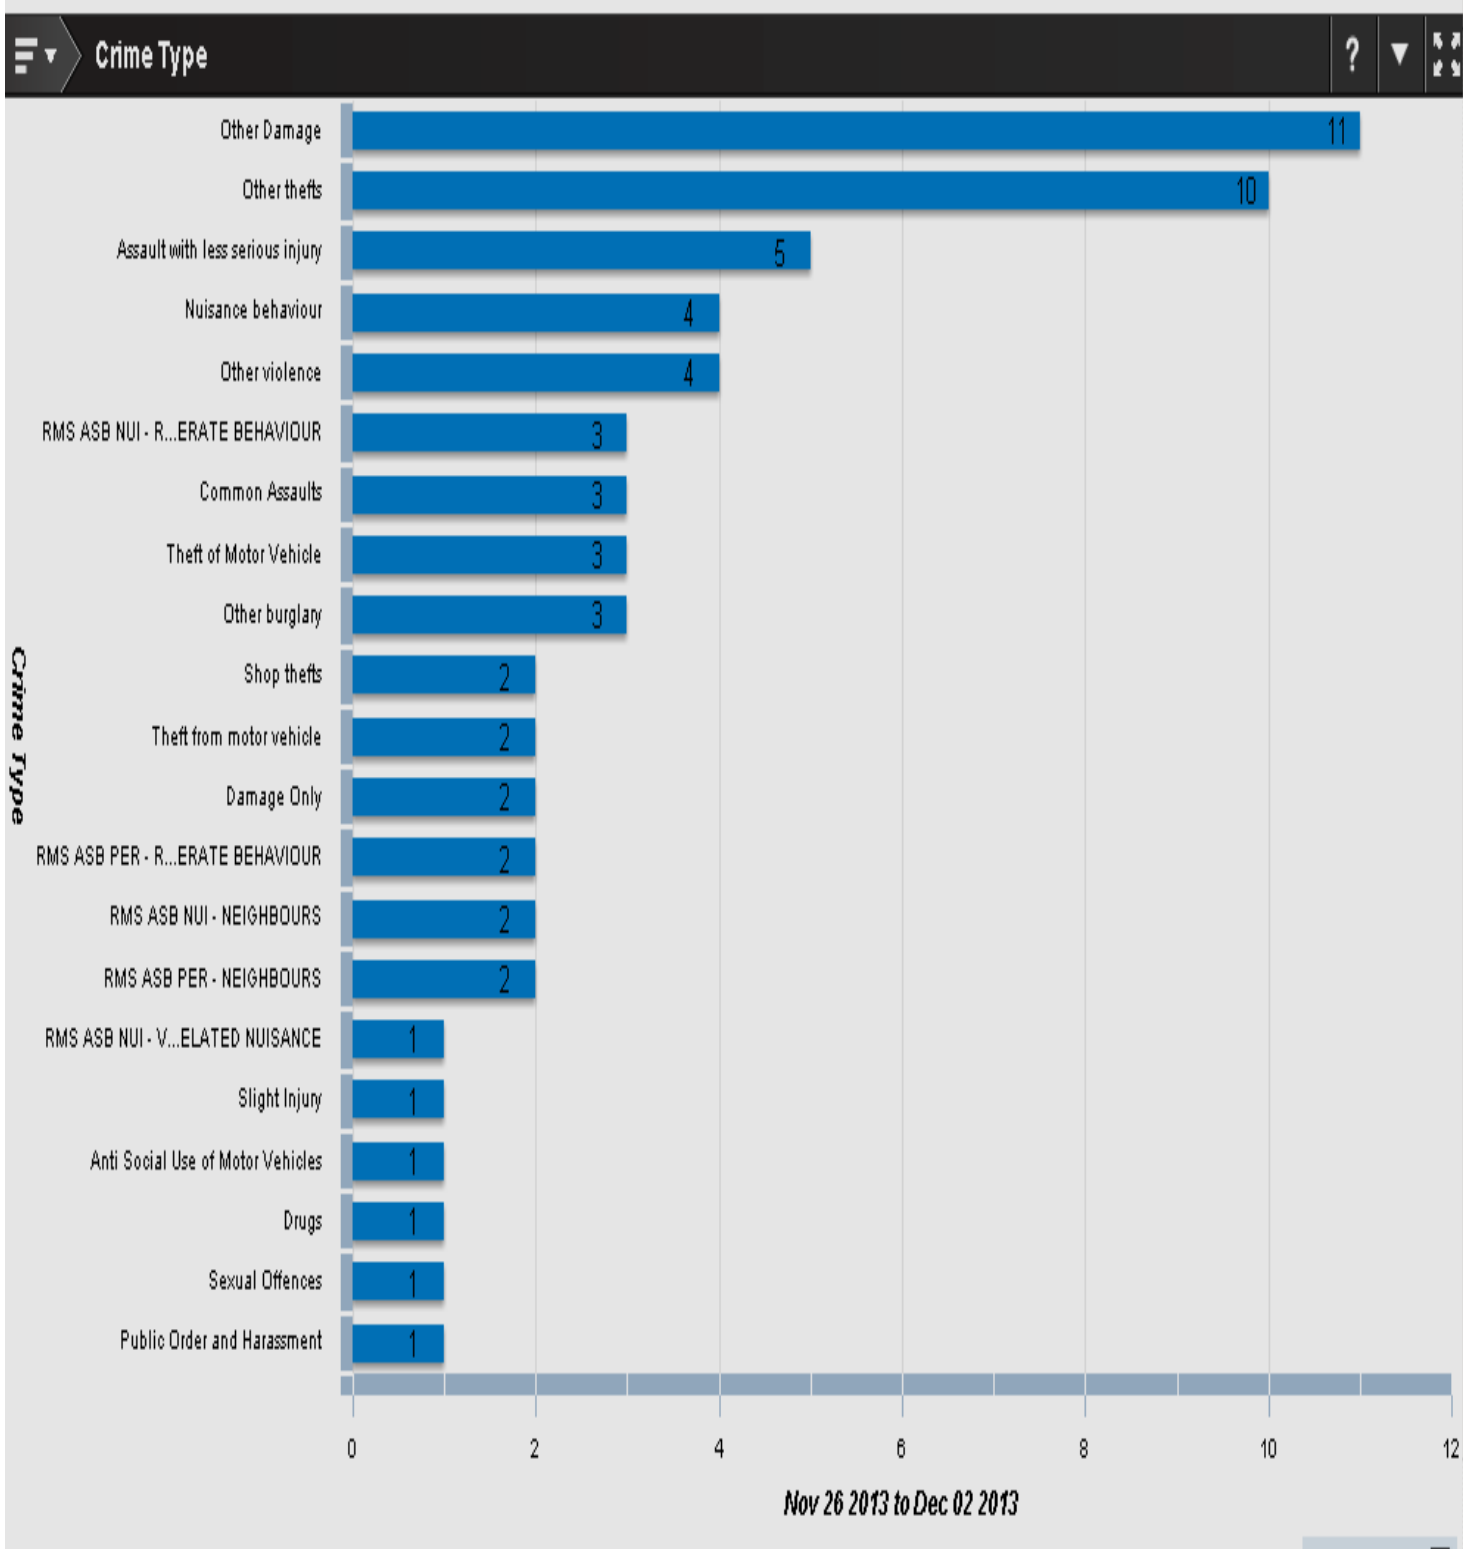

The suspect is described as:

- White
- 5ft 7 tall
- Around 17-years-old
- Wearing a black hooded top and carrying a red rucksack.

Detective Inspector Fiona Bitters said: “We believe these incidents are linked and we want to identify the man responsible to prevent any further offences.

[Contact an Officer Form](#)

New Forest North Sector- Last 7 Days

New Forest East Sector- Last 7 Days

New Forest South Sector- Last 7 Days

Recorded Incidents of ASB last 7 Days by Area

Recorded Incidents of ASB in Last 30 Days by Area